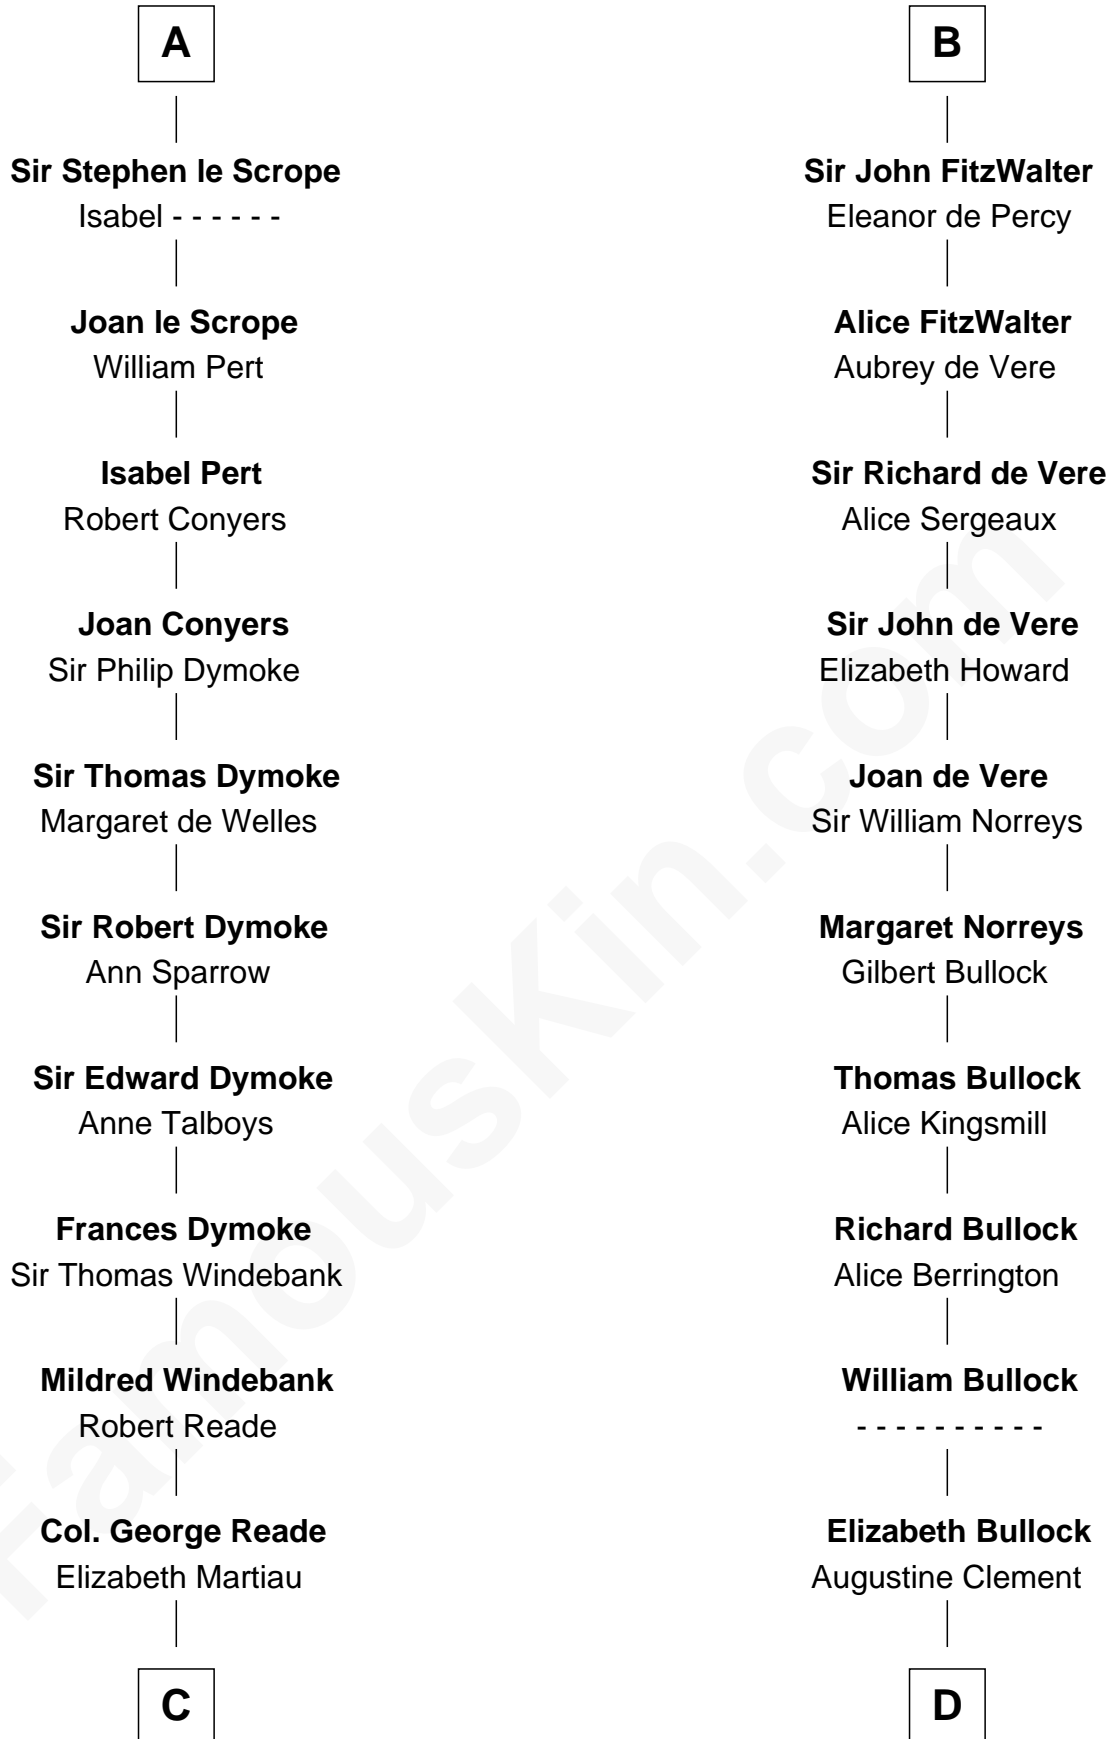

## Relationship Chart of

### Thomas Nelson

*Signer of the Declaration of Independence*

20th cousin 1 time removed of

### Samuel Howard

*Boston Tea Party Participant*

**C**

**Robert Reade**

Mary Lilly

**Margaret Reade**

Thomas Nelson

**William Nelson**