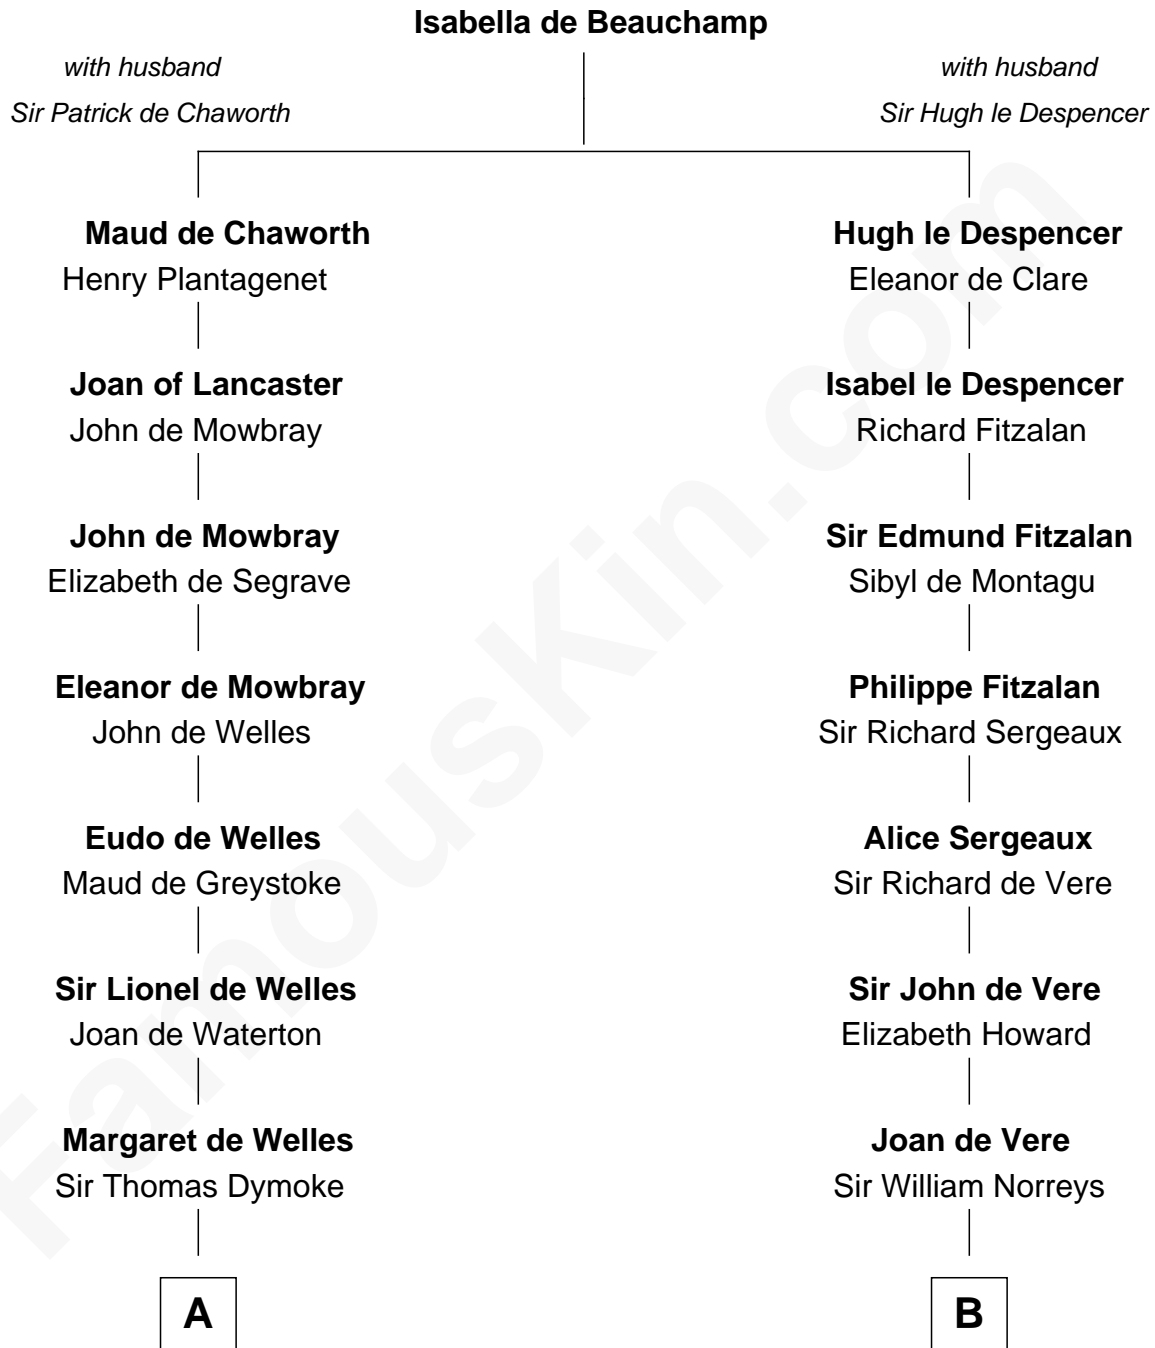

FamousKin.com

Relationship Chart of

Thomas Nelson

Signer of the Declaration of Independence

15th cousin 1 time removed of

Samuel Howard

Boston Tea Party Participant

A

Sir Robert Dymoke

Ann Sparrow

Sir Edward Dymoke

Anne Talboys

Frances Dymoke

Sir Thomas Windebank

Mildred Windebank

Robert Reade