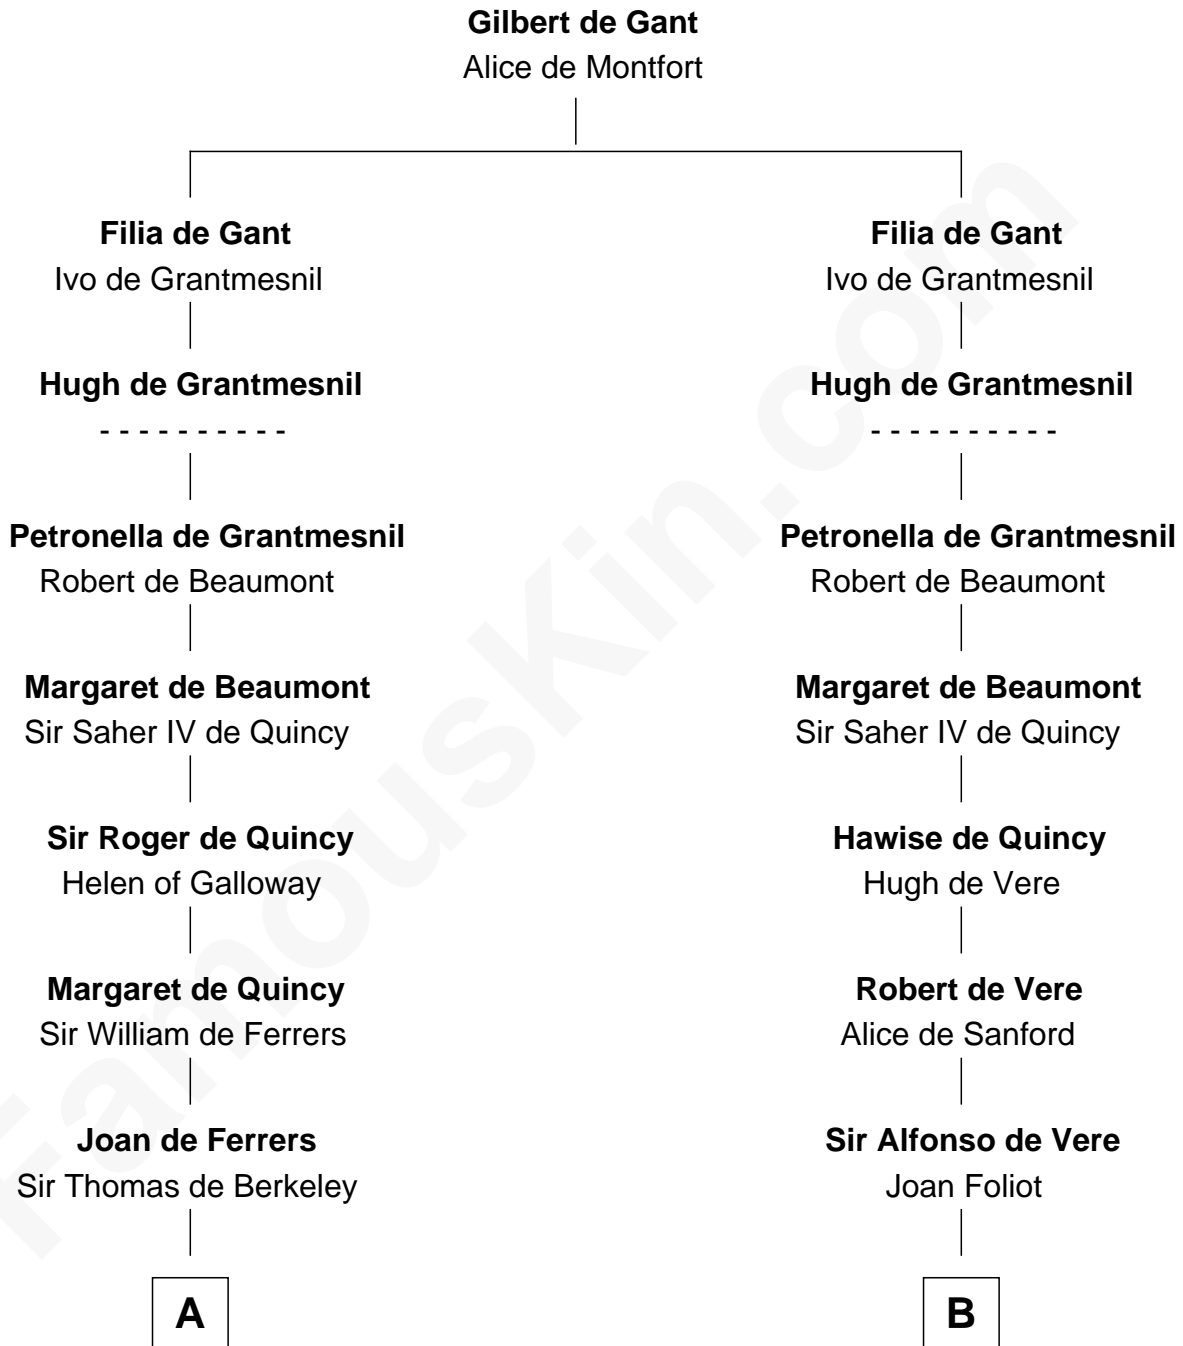

FamousKin.com Relationship Chart of

Thomas Nelson

Signer of the Declaration of Independence

21st cousin of

Samuel Howard

Boston Tea Party Participant

C

Col. George Reade

Elizabeth Martiau

Robert Reade

Mary Lilly

Margaret Reade

Thomas Nelson

William Nelson

Elizabeth Burwell

Thomas Nelson