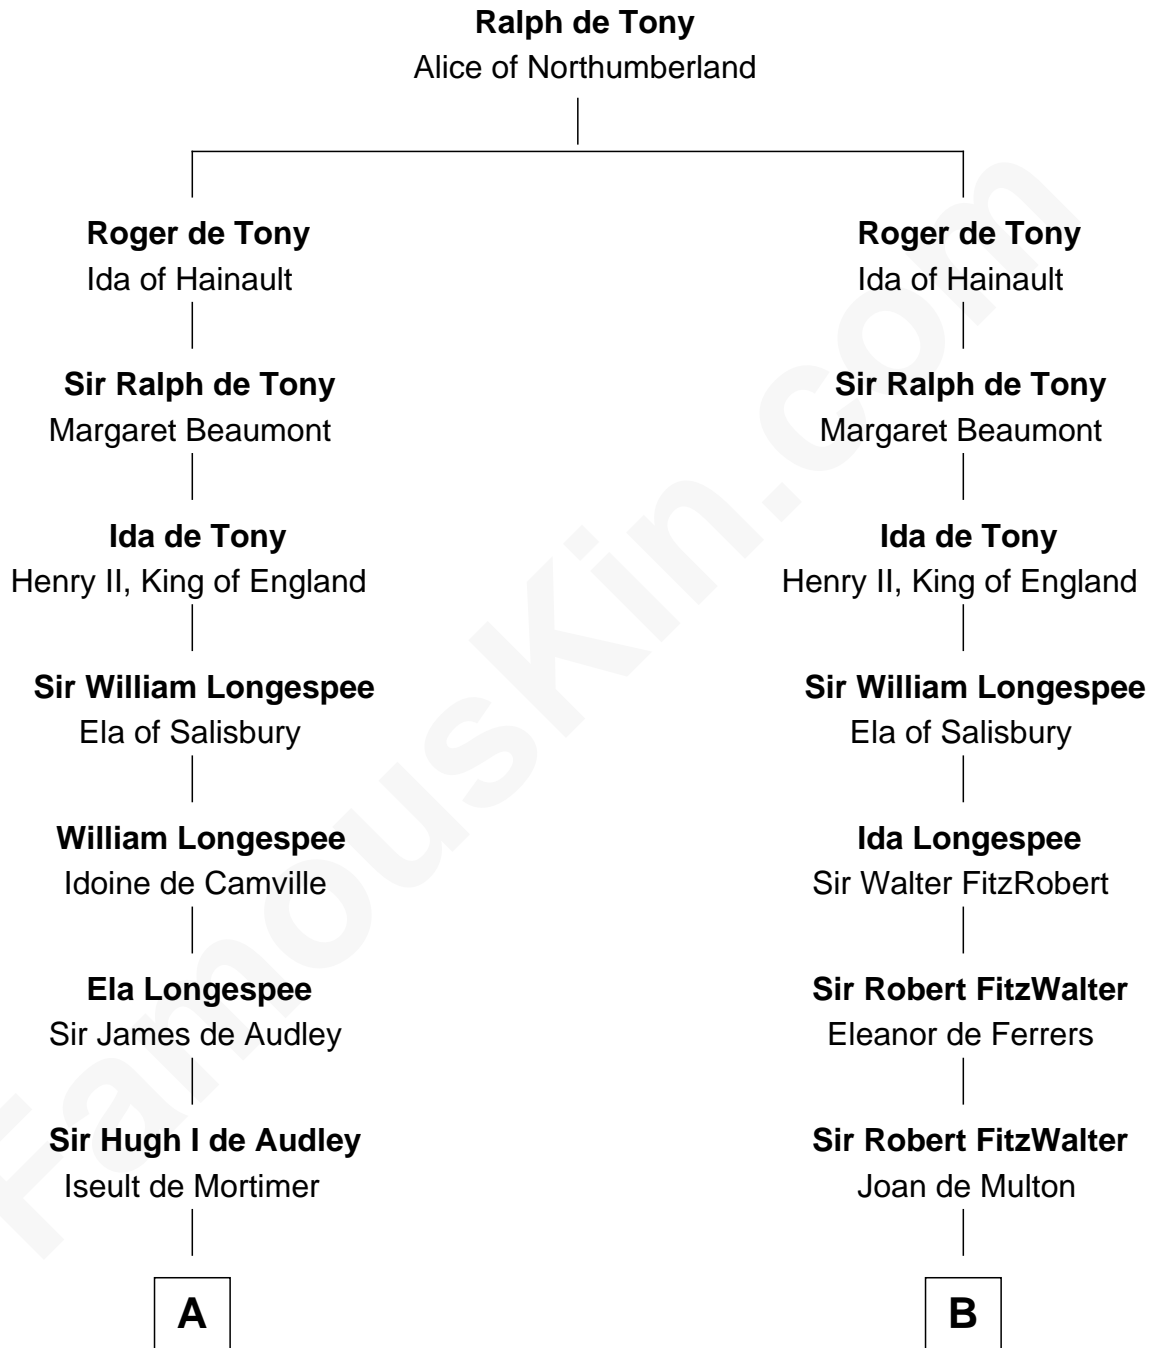

FamousKin.com Relationship Chart of

Thomas Nelson

Signer of the Declaration of Independence

21st cousin of

Samuel Howard

Boston Tea Party Participant

C

Col. George Reade

Elizabeth Martiau

Robert Reade

Mary Lilly

Margaret Reade

Thomas Nelson

William Nelson

Elizabeth Burwell

Thomas Nelson