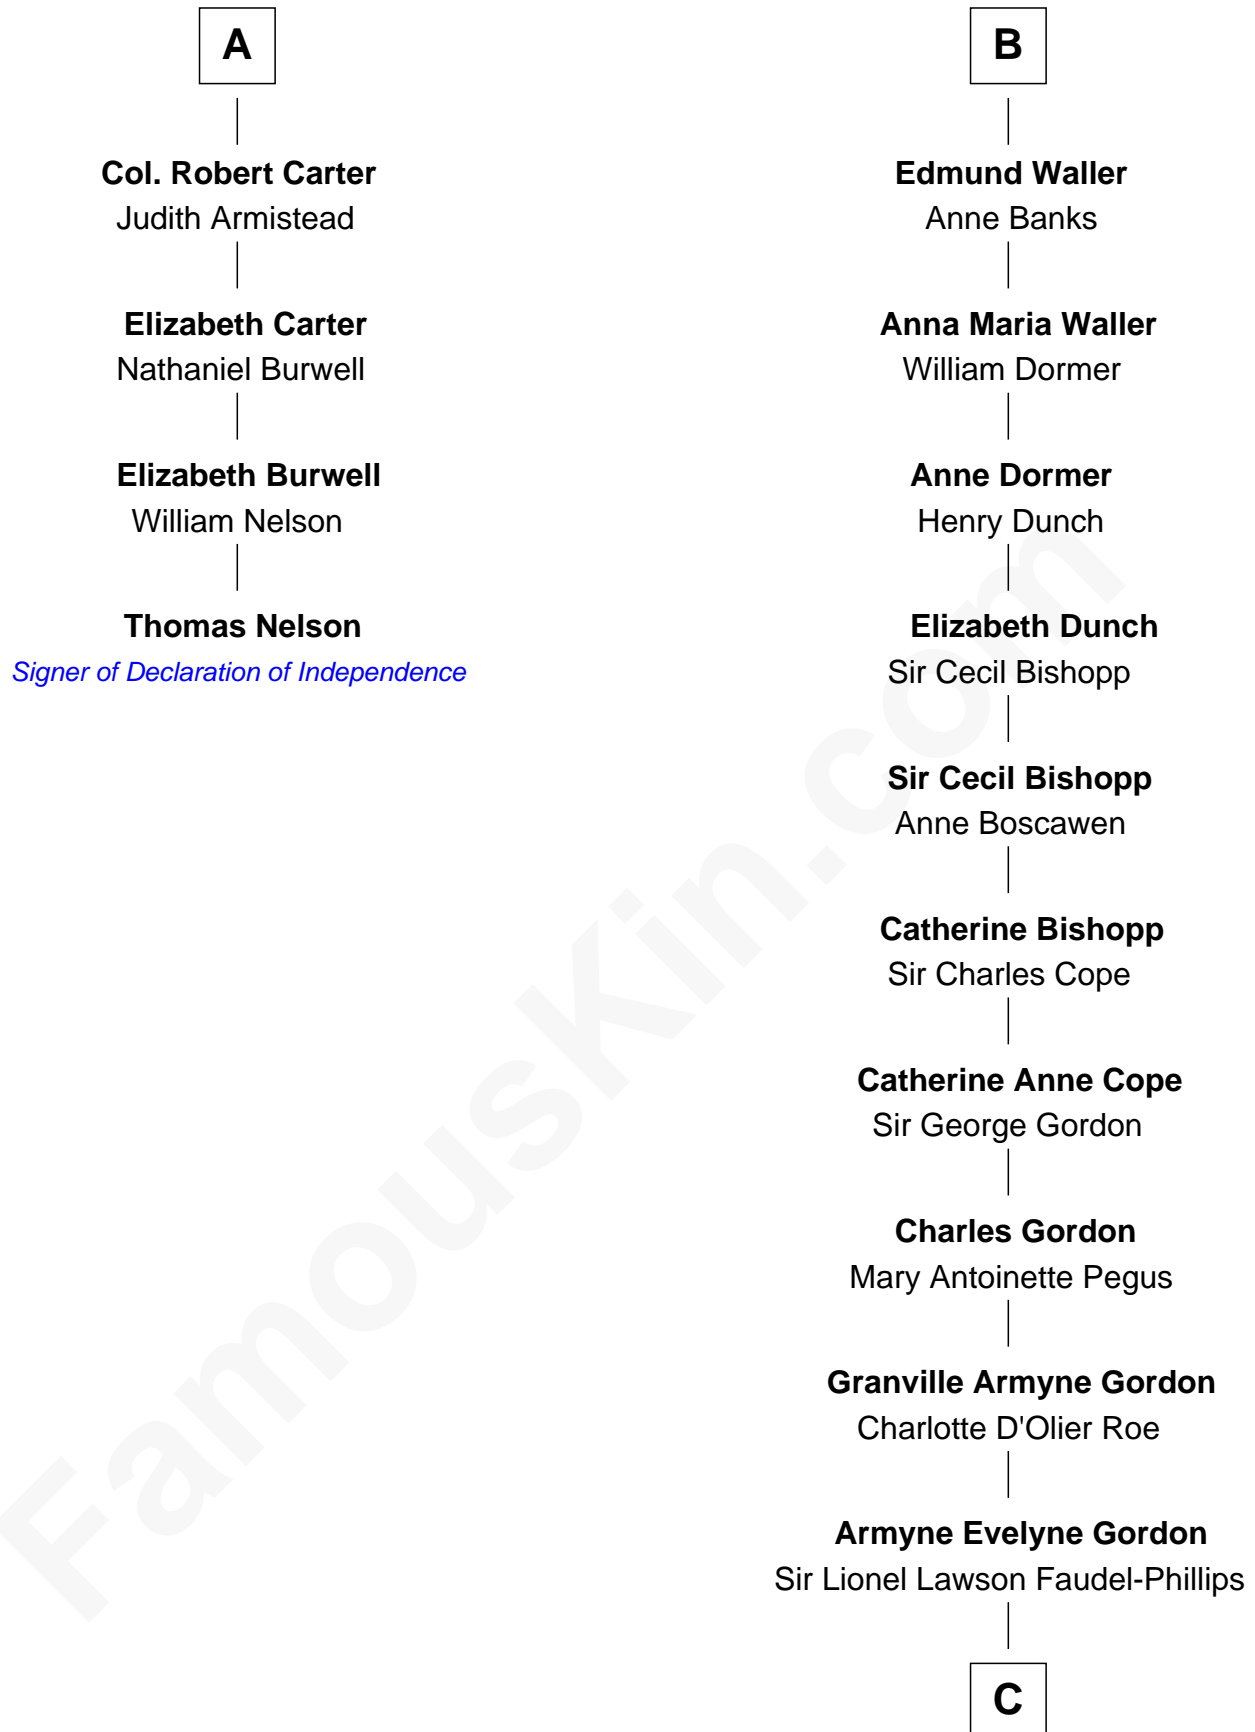

FamousKin.com

Relationship Chart of

Thomas Nelson

Signer of the Declaration of Independence

10th cousin 10 times removed of

Cara Delevingne

Fashion Model and Movie Actress

Sir Thomas Blount
Margaret de Gresley

C

Anne Margaret Faudel-Phillips

John Vincent Sheffield

Jane Armyne Sheffield

Sir Jocelyn Edward Greville Stevens

Pandora Anne Stevens

Charles Hamar Delevingne

Cara Delevingne