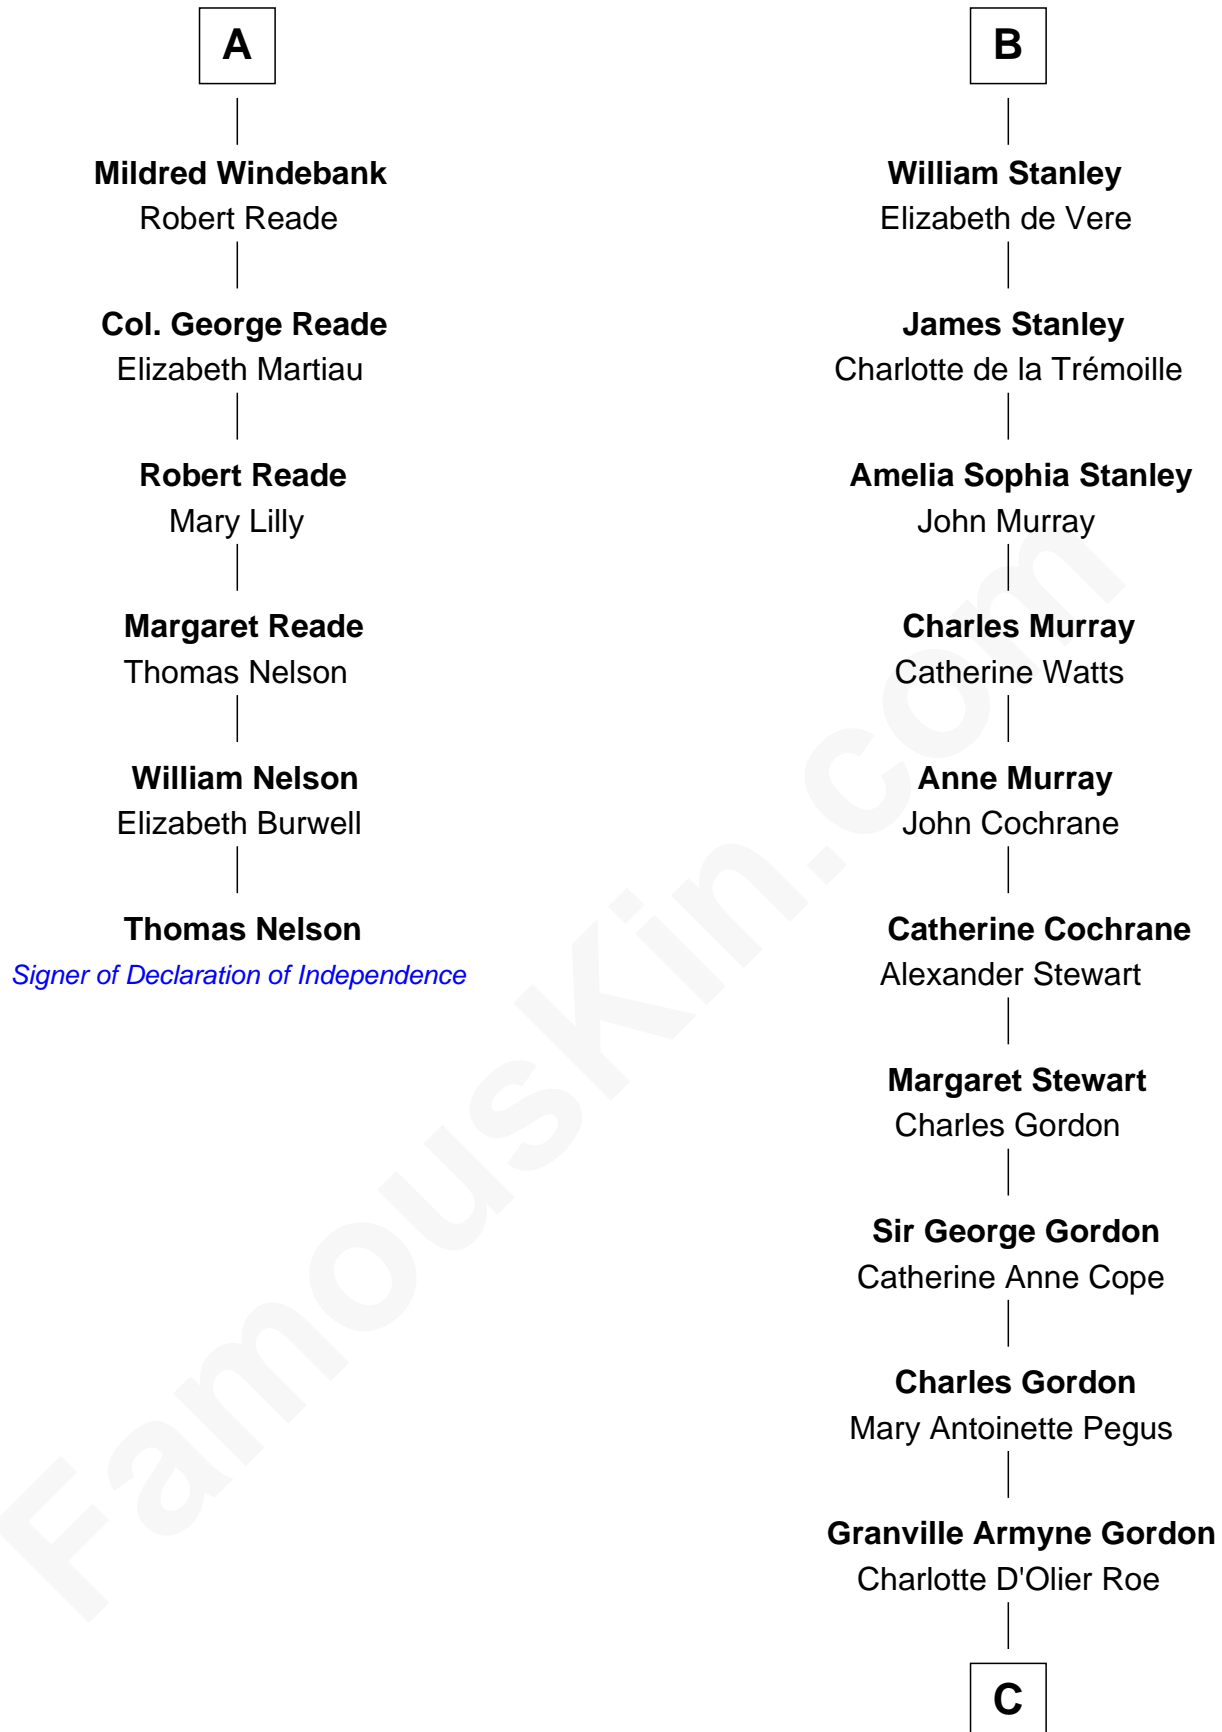

FamousKin.com

Relationship Chart of

Thomas Nelson

Signer of the Declaration of Independence

12th cousin 9 times removed of

Cara Delevingne

Fashion Model and Movie Actress

Margaret de Stafford

Sir Ralph Neville

C

Armyne Evelyne Gordon
Sir Lionel Lawson Faudel-Phillips

Anne Margaret Faudel-Phillips
John Vincent Sheffield

Jane Armyne Sheffield
Sir Jocelyn Edward Greville Stevens

Pandora Anne Stevens
Charles Hamar Delevingne