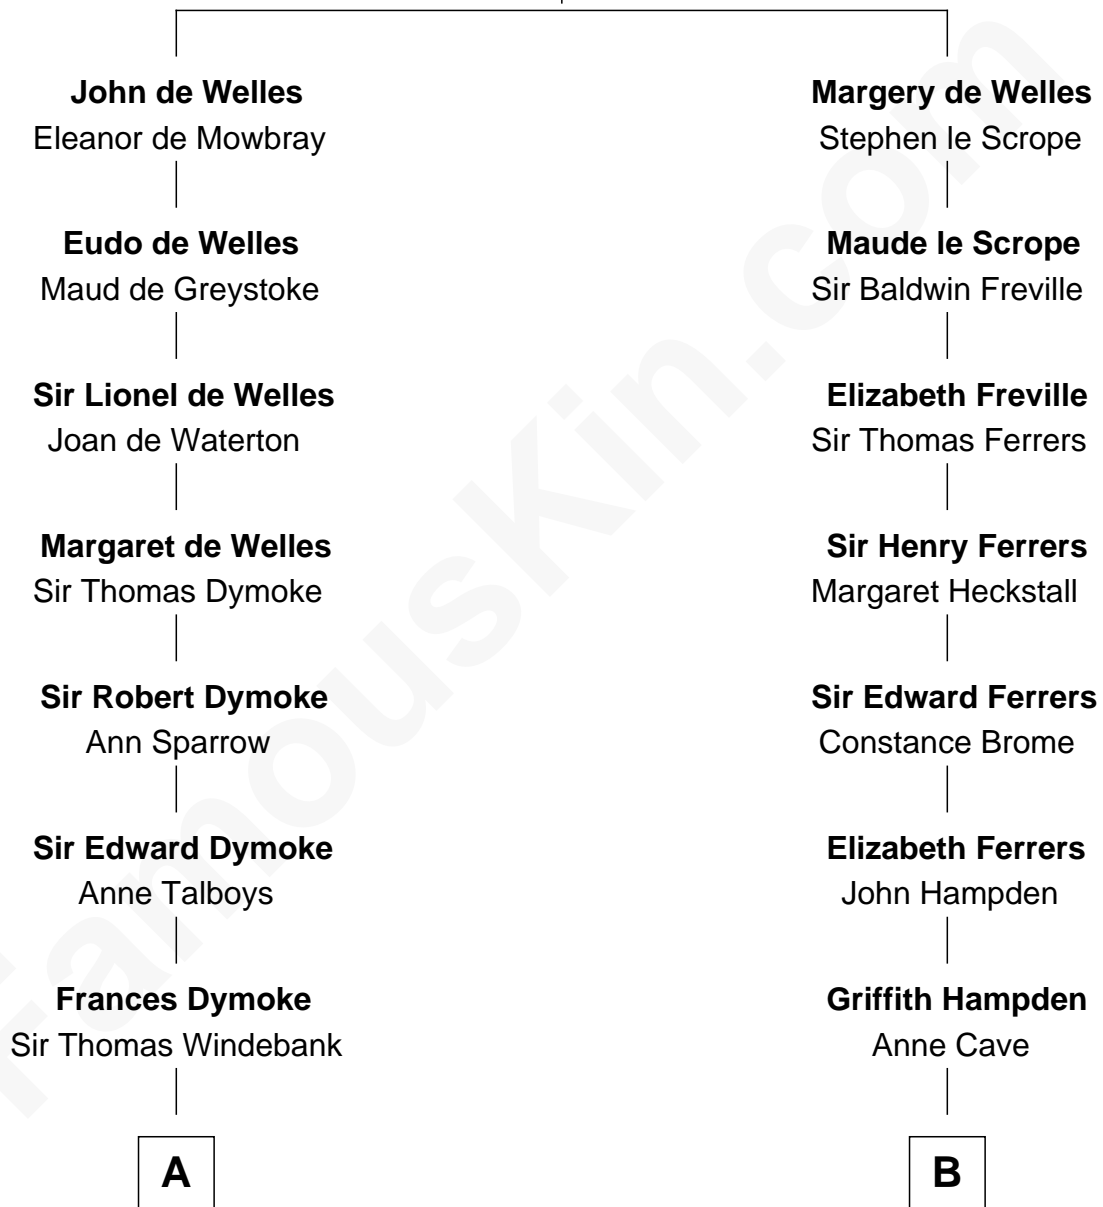

## Relationship Chart of

### Thomas Nelson

*Signer of the Declaration of Independence*

**12th cousin 9 times removed of**

### Cara Delevingne

*Fashion Model and Movie Actress*

**John de Welles**

Maud de Roos

C

**Armyne Evelyne Gordon**

Sir Lionel Lawson Faudel-Phillips

**Anne Margaret Faudel-Phillips**