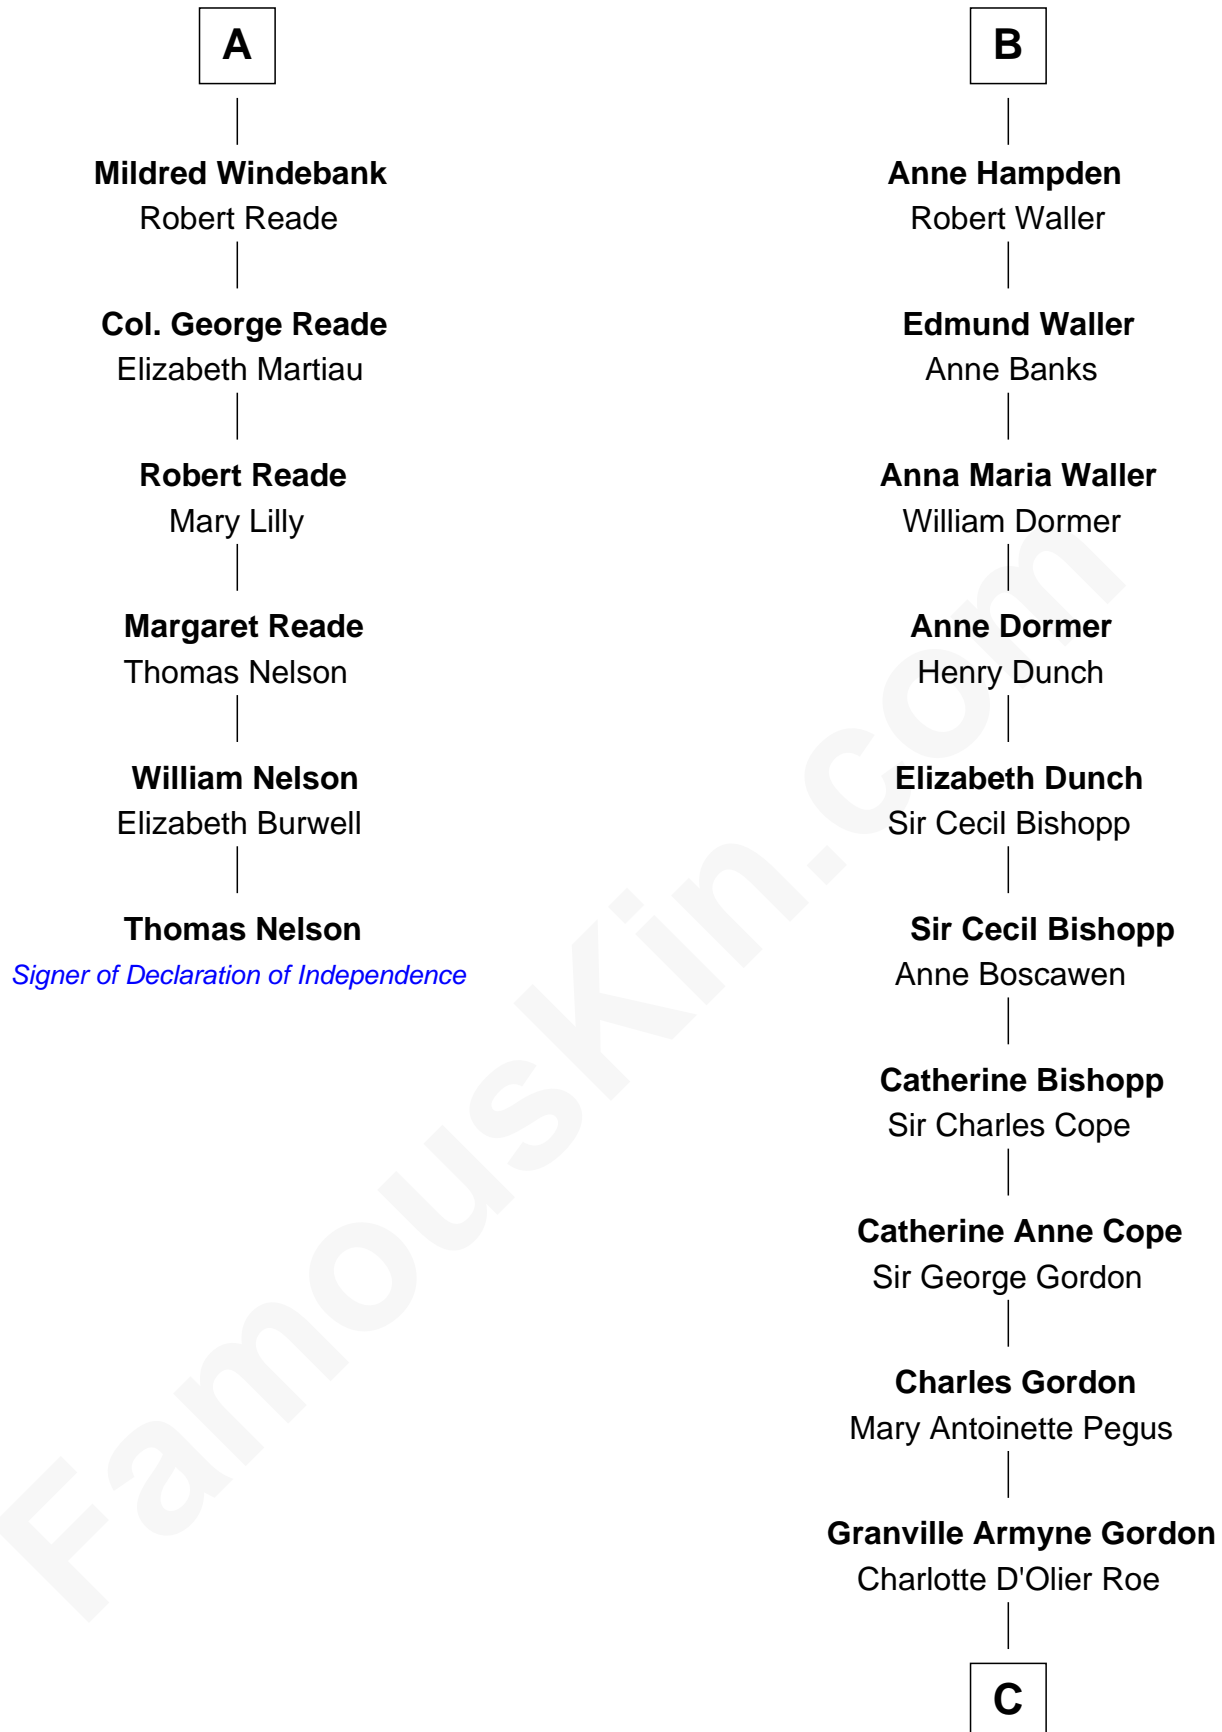

## Relationship Chart of

### Thomas Nelson

*Signer of the Declaration of Independence*

**12th cousin 9 times removed of**

### Cara Delevingne

*Fashion Model and Movie Actress*

**John de Welles**

Maud de Roos

C

**Armyne Evelyne Gordon**

Sir Lionel Lawson Faudel-Phillips

**Anne Margaret Faudel-Phillips**

John Vincent Sheffield

**Jane Armyne Sheffield**

Sir Jocelyn Edward Greville Stevens

**Pandora Anne Stevens**

Charles Hamar Delevingne

**Cara Delevingne**

*Model and Actress*