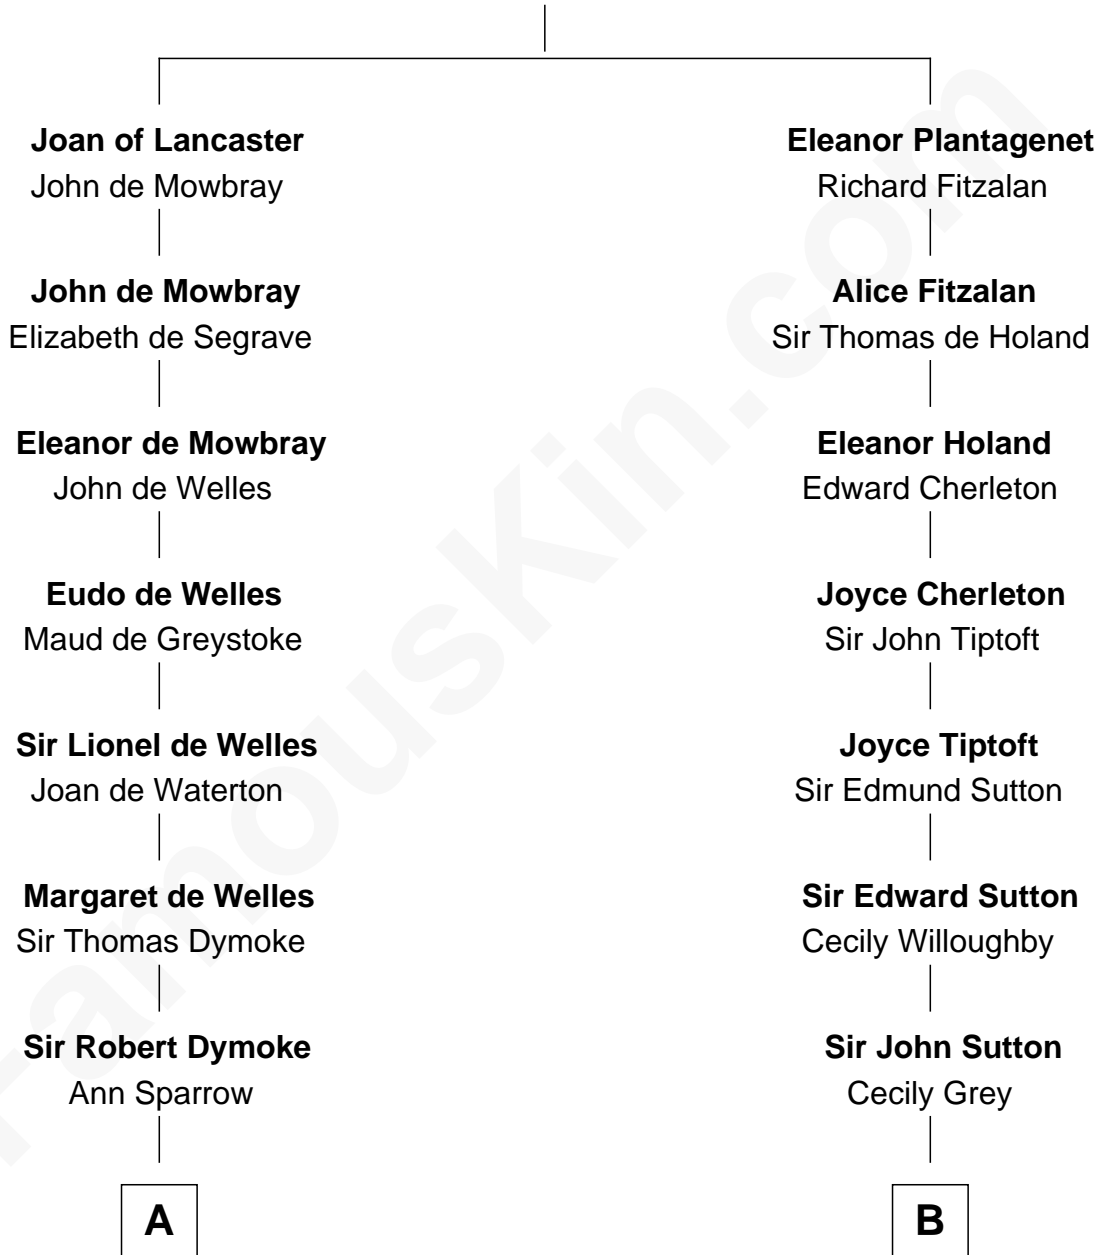

FamousKin.com

Relationship Chart of

Thomas Nelson

Signer of the Declaration of Independence

14th cousin 4 times removed of

Dr. H. H. Holmes

Serial Killer aka "Devil in the White City"

Henry Plantagenet
Maud de Chaworth

C

Levi Horton Mudgett

Theodate Page Price

Dr. H. H. Holmes

Serial Killer Dr. H. H. Holmes

FamousKin.com