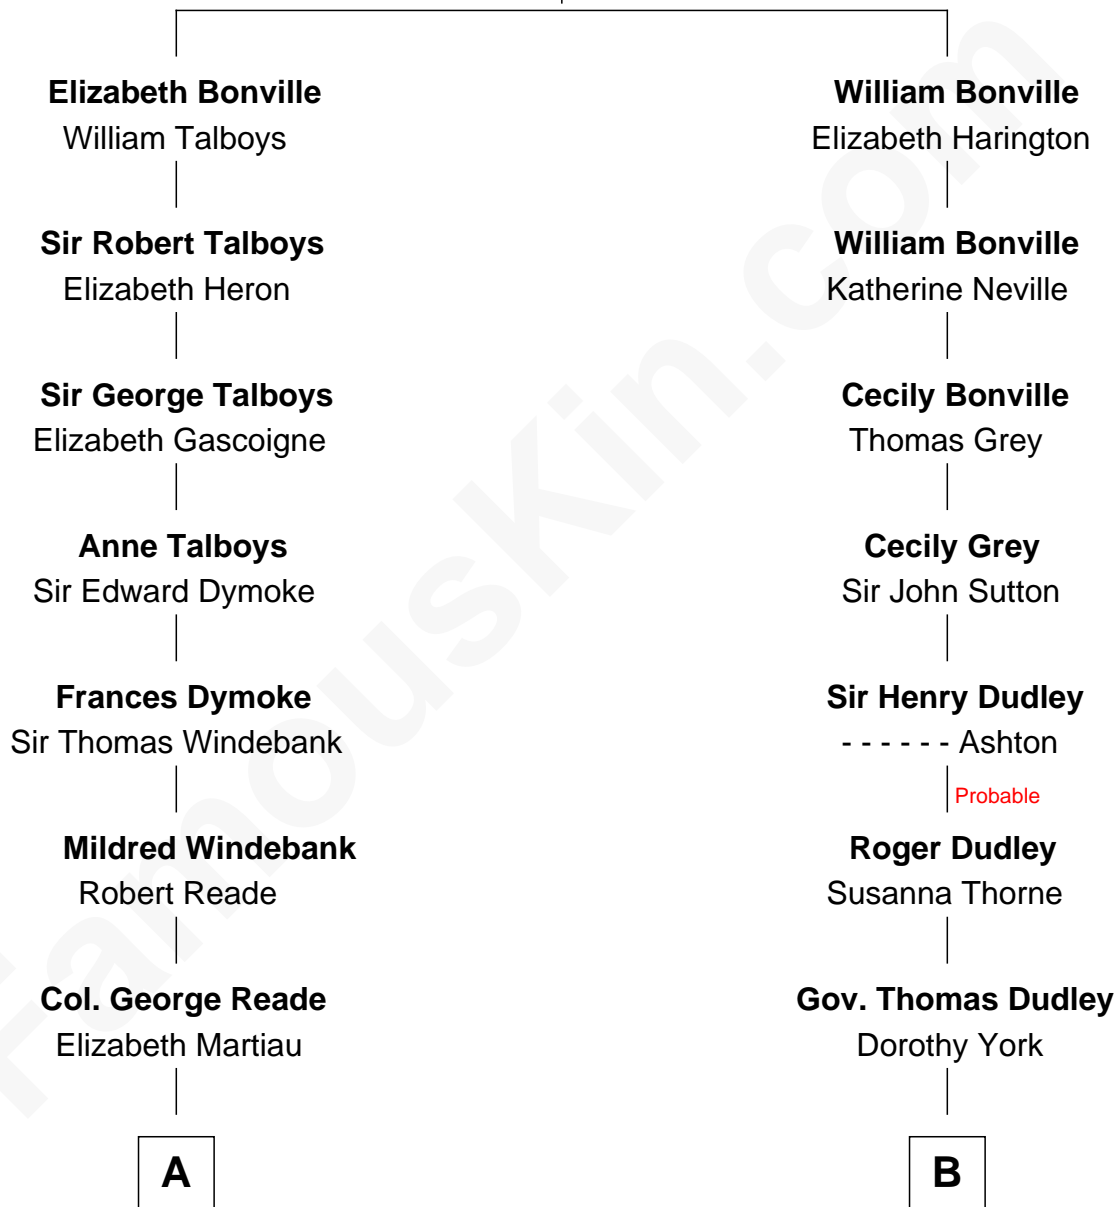

FamousKin.com

Relationship Chart of

Thomas Nelson

Signer of the Declaration of Independence

10th cousin 5 times removed of

Dr. H. H. Holmes

Serial Killer aka "Devil in the White City"

Sir William Bonville

Margaret Grey

A

Robert Reade

Mary Lilly

Margaret Reade

Thomas Nelson

William Nelson

Elizabeth Burwell