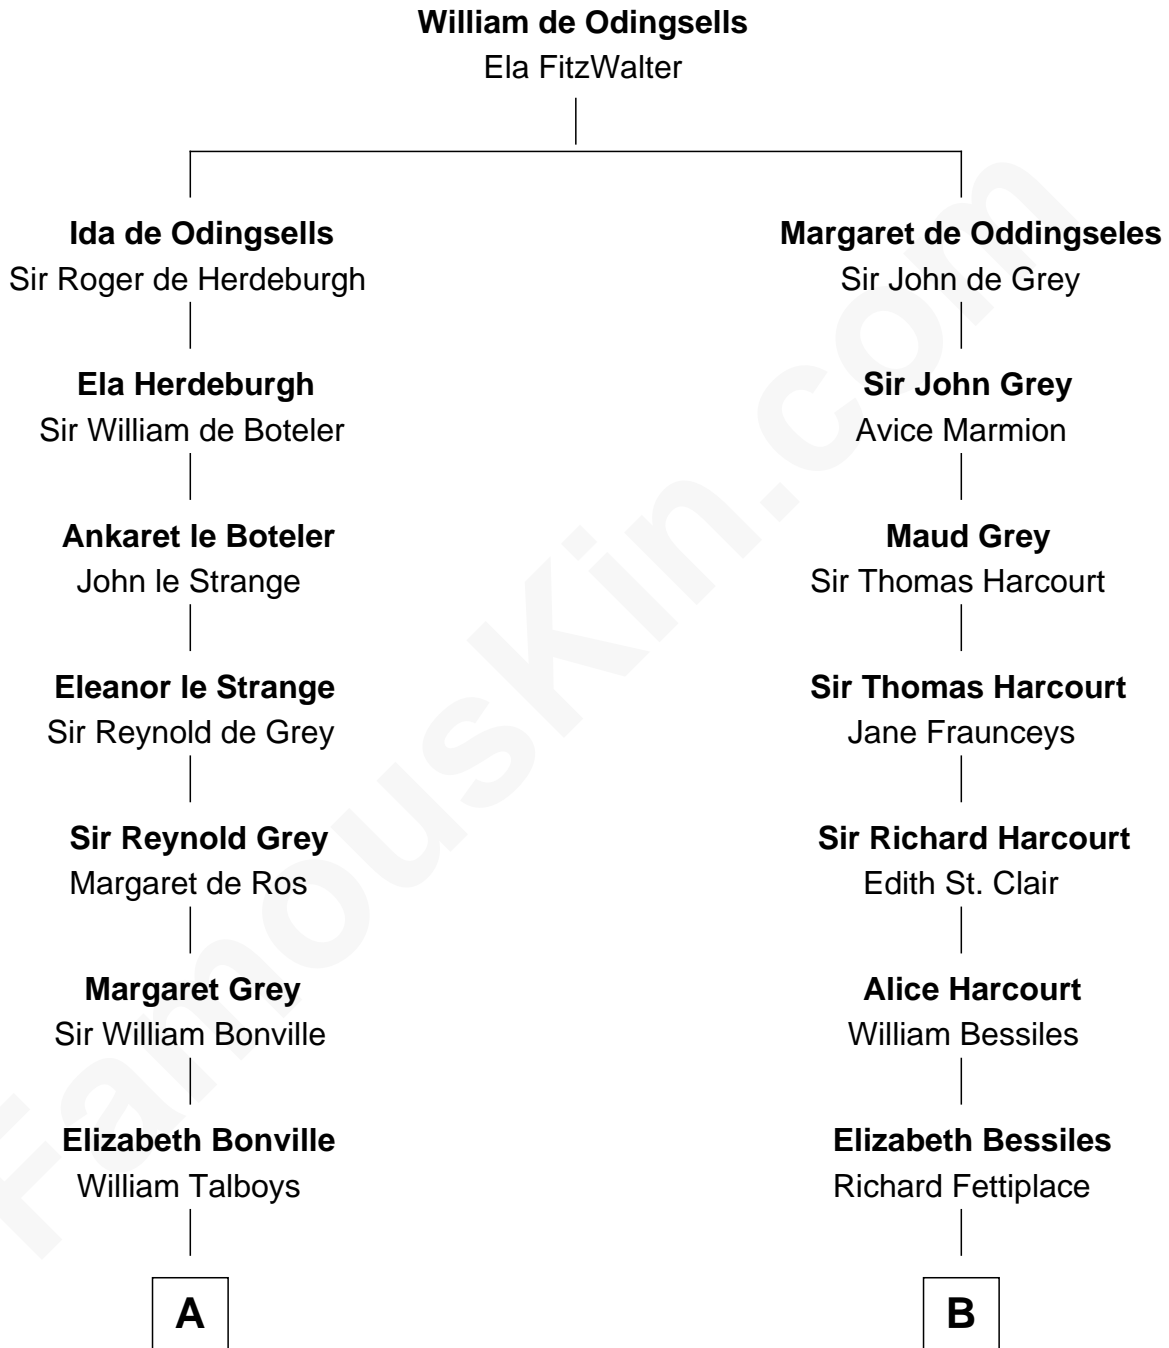

# FamousKin.com

## Relationship Chart of

### Thomas Nelson

*Signer of the Declaration of Independence*

16th cousin 3 times removed of

### Dr. H. H. Holmes

*Serial Killer aka "Devil in the White City"*

**C**

**Scribner Mudgett**

Nancy Prescott

**Levi Horton Mudgett**

Theodate Page Price

**Dr. H. H. Holmes**