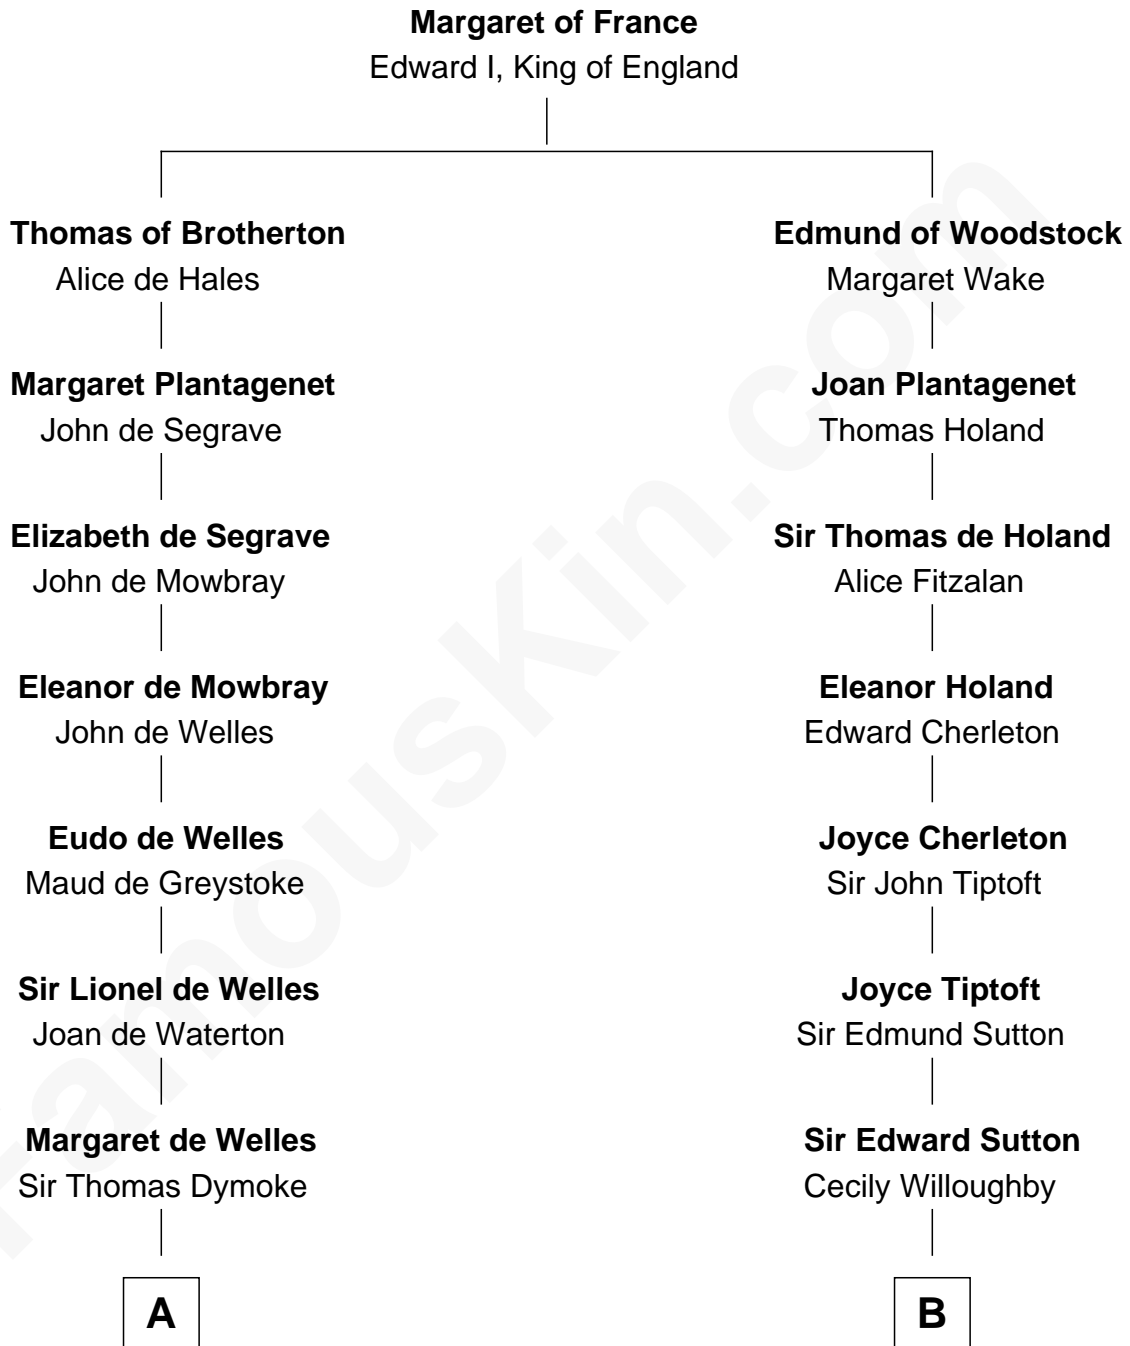

## Relationship Chart of

### Thomas Nelson

Signer of the Declaration of Independence

15th cousin 4 times removed of

**Dr. H. H. Holmes**

Serial Killer aka "Devil in the White City"

**C**

**Scribner Mudgett**

Nancy Prescott

**Levi Horton Mudgett**

Theodate Page Price

**Dr. H. H. Holmes**

*Serial Killer Dr. H. H. Holmes*

FamousKin.com