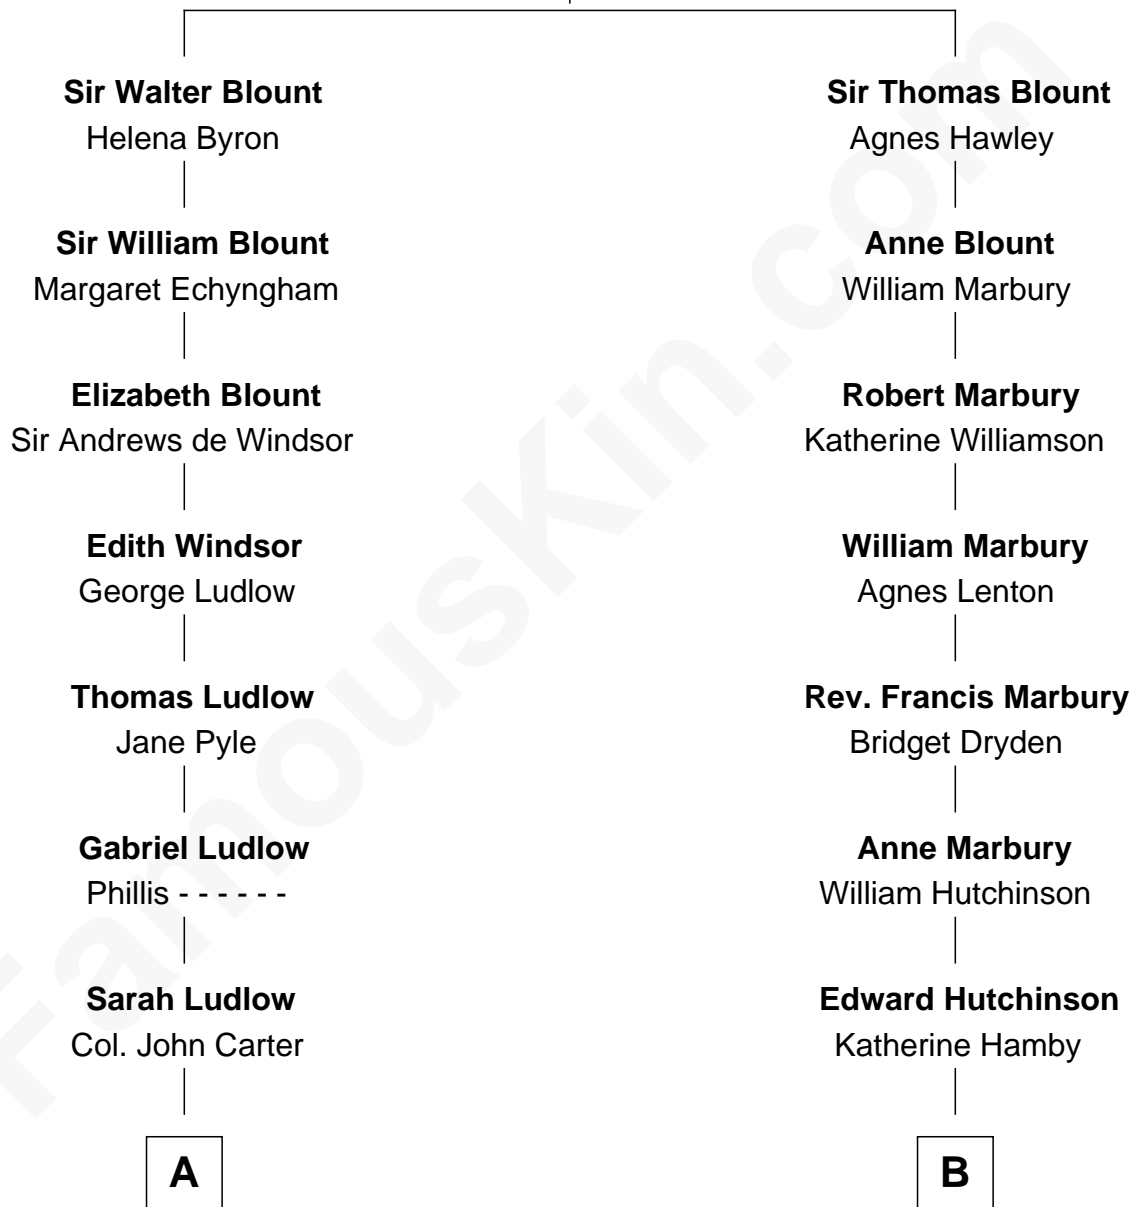

FamousKin.com

Relationship Chart of

Thomas Nelson

Signer of the Declaration of Independence

10th cousin 4 times removed of

Franklin D. Roosevelt

32nd U.S. President

Sir Thomas Blount

Margaret de Gresley

A

Col. Robert Carter

Judith Armistead

Elizabeth Carter

Nathaniel Burwell

Elizabeth Burwell

William Nelson