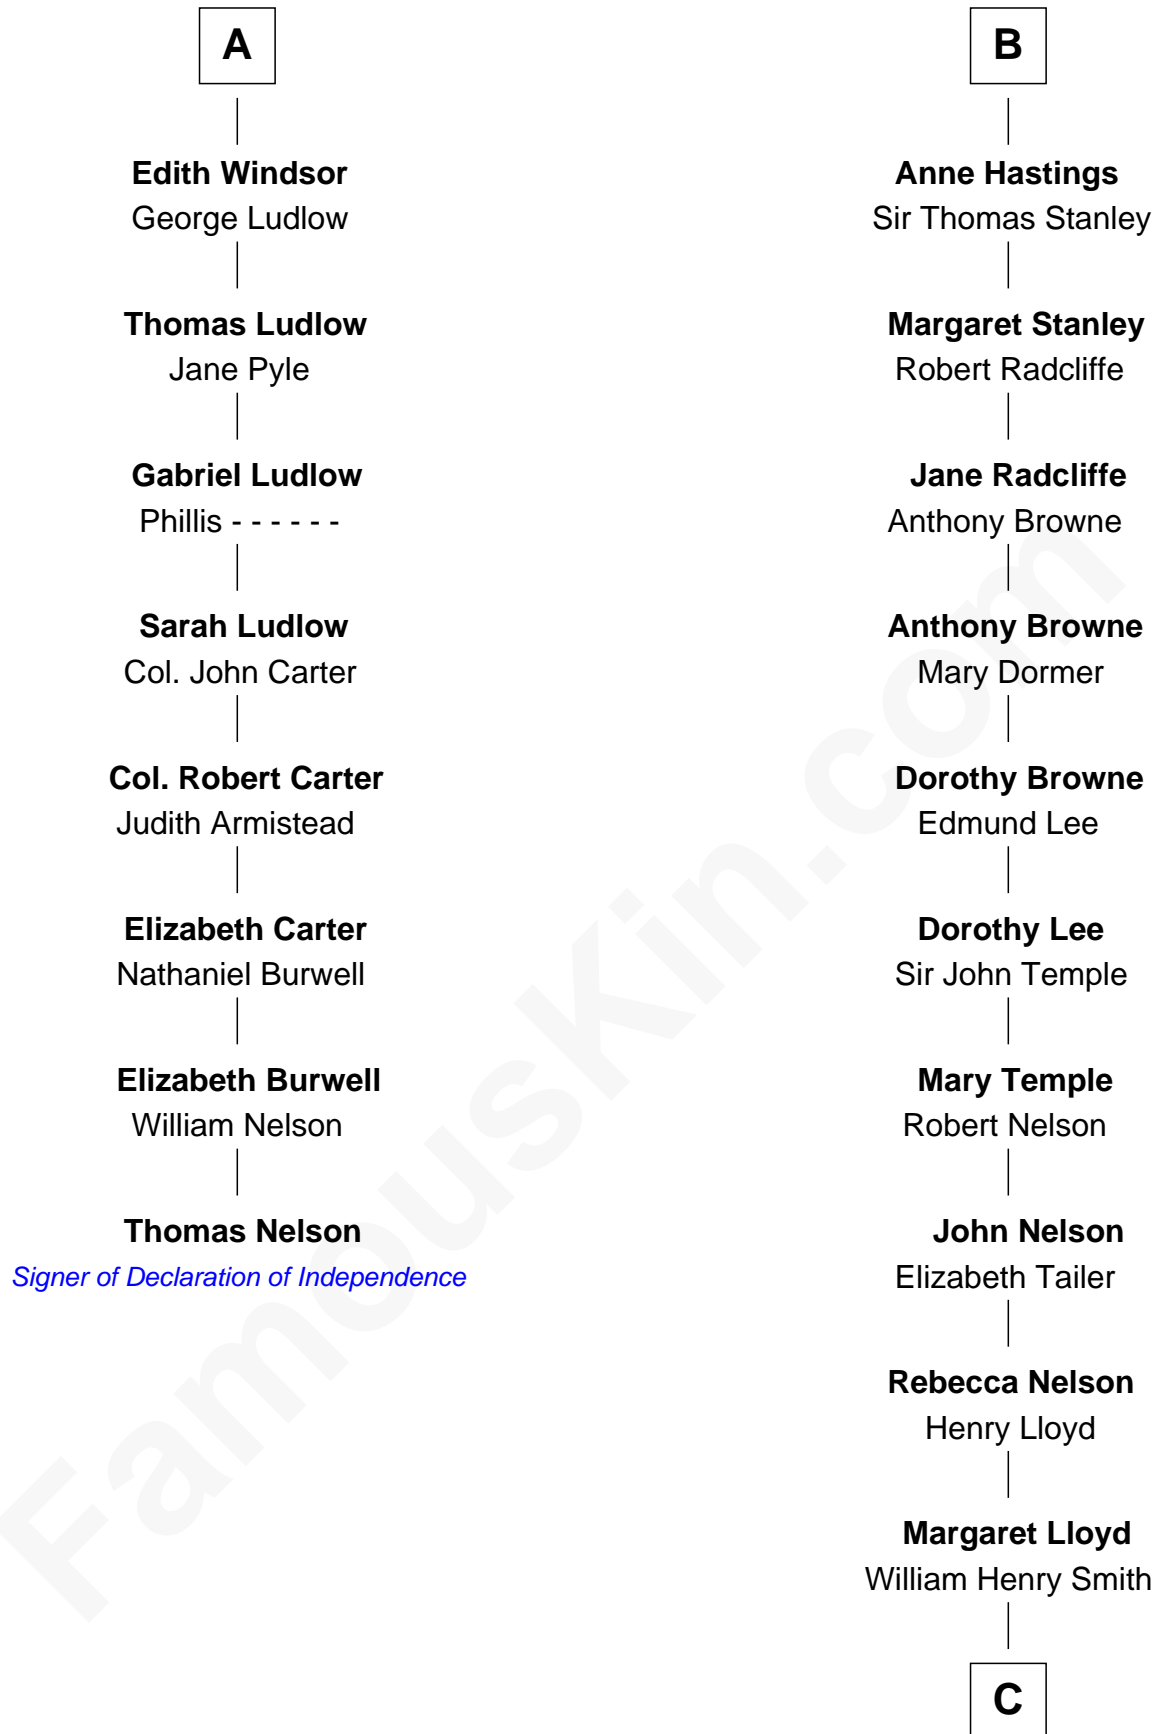

FamousKin.com

Relationship Chart of

Thomas Nelson

Signer of the Declaration of Independence

14th cousin 7 times removed of

Franklin D. Roosevelt

32nd U.S. President

Sir Hugh de Courtenay

Agnes de St. John

C

Rebecca Smith

John Aspinwall

John Aspinwall

Susan Howland

Mary Rebecca Aspinwall

Isaac Daniel Roosevelt

James Roosevelt

Sara Delano

Franklin D. Roosevelt

32nd U.S. President

FamousKin.com