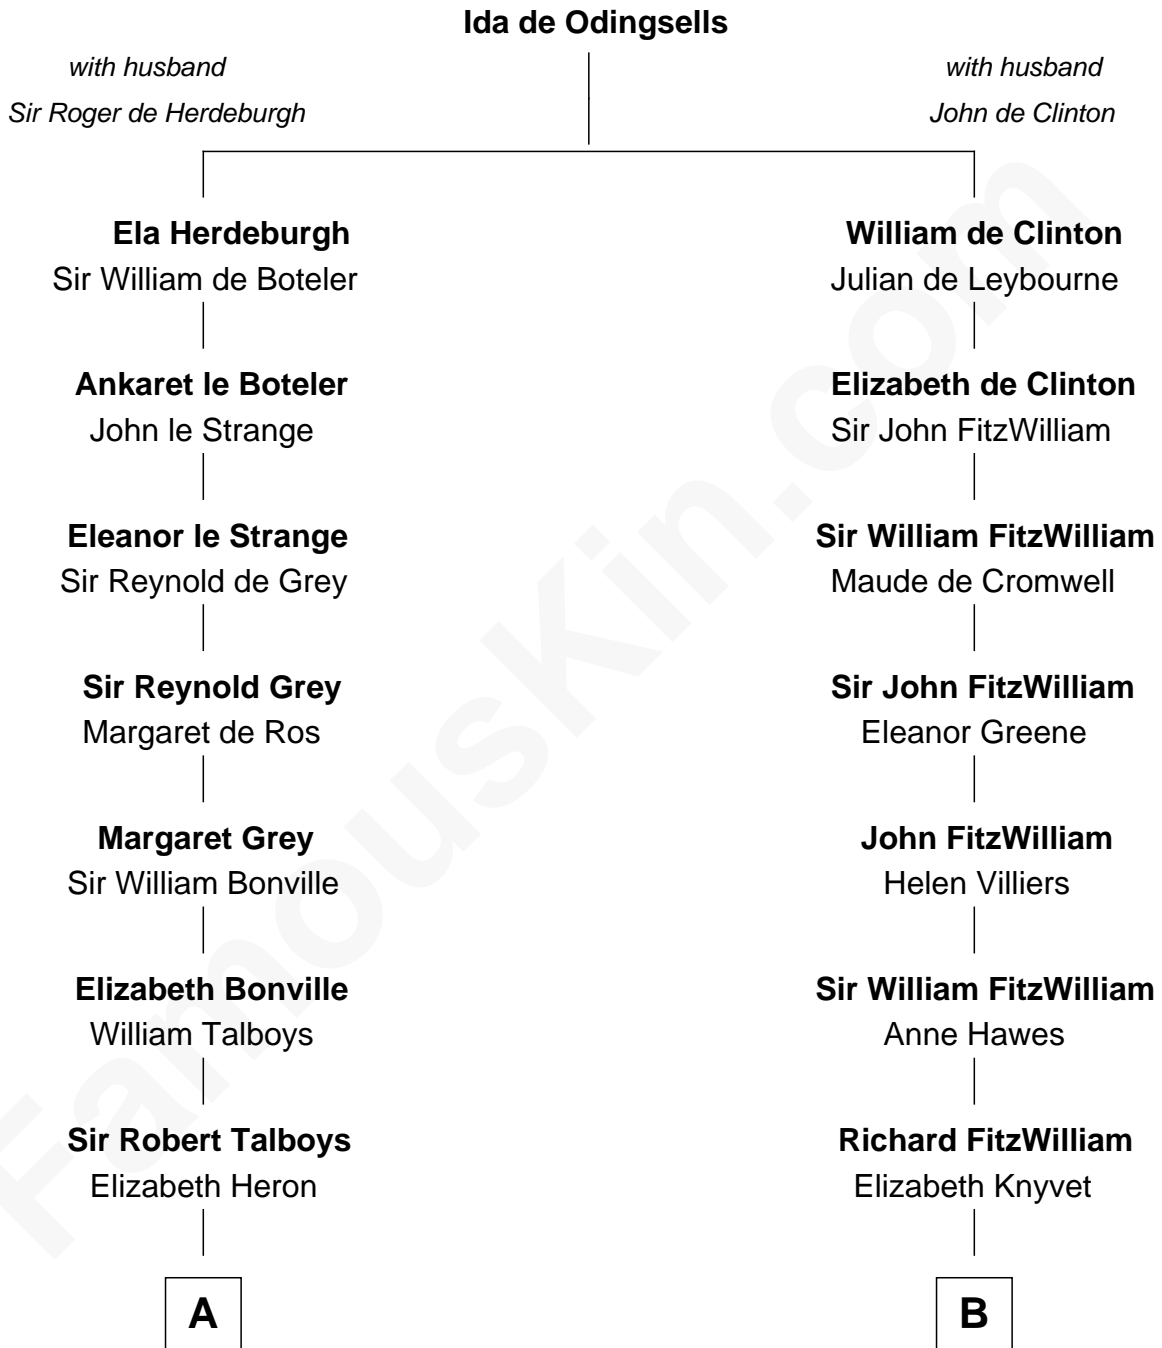

FamousKin.com

Relationship Chart of

Thomas Nelson

Signer of the Declaration of Independence

15th cousin 3 times removed of

Franklin D. Roosevelt

32nd U.S. President

C

|
James Roosevelt

Sara Delano

|
Franklin D. Roosevelt

32nd U.S. President

FamousKin.com