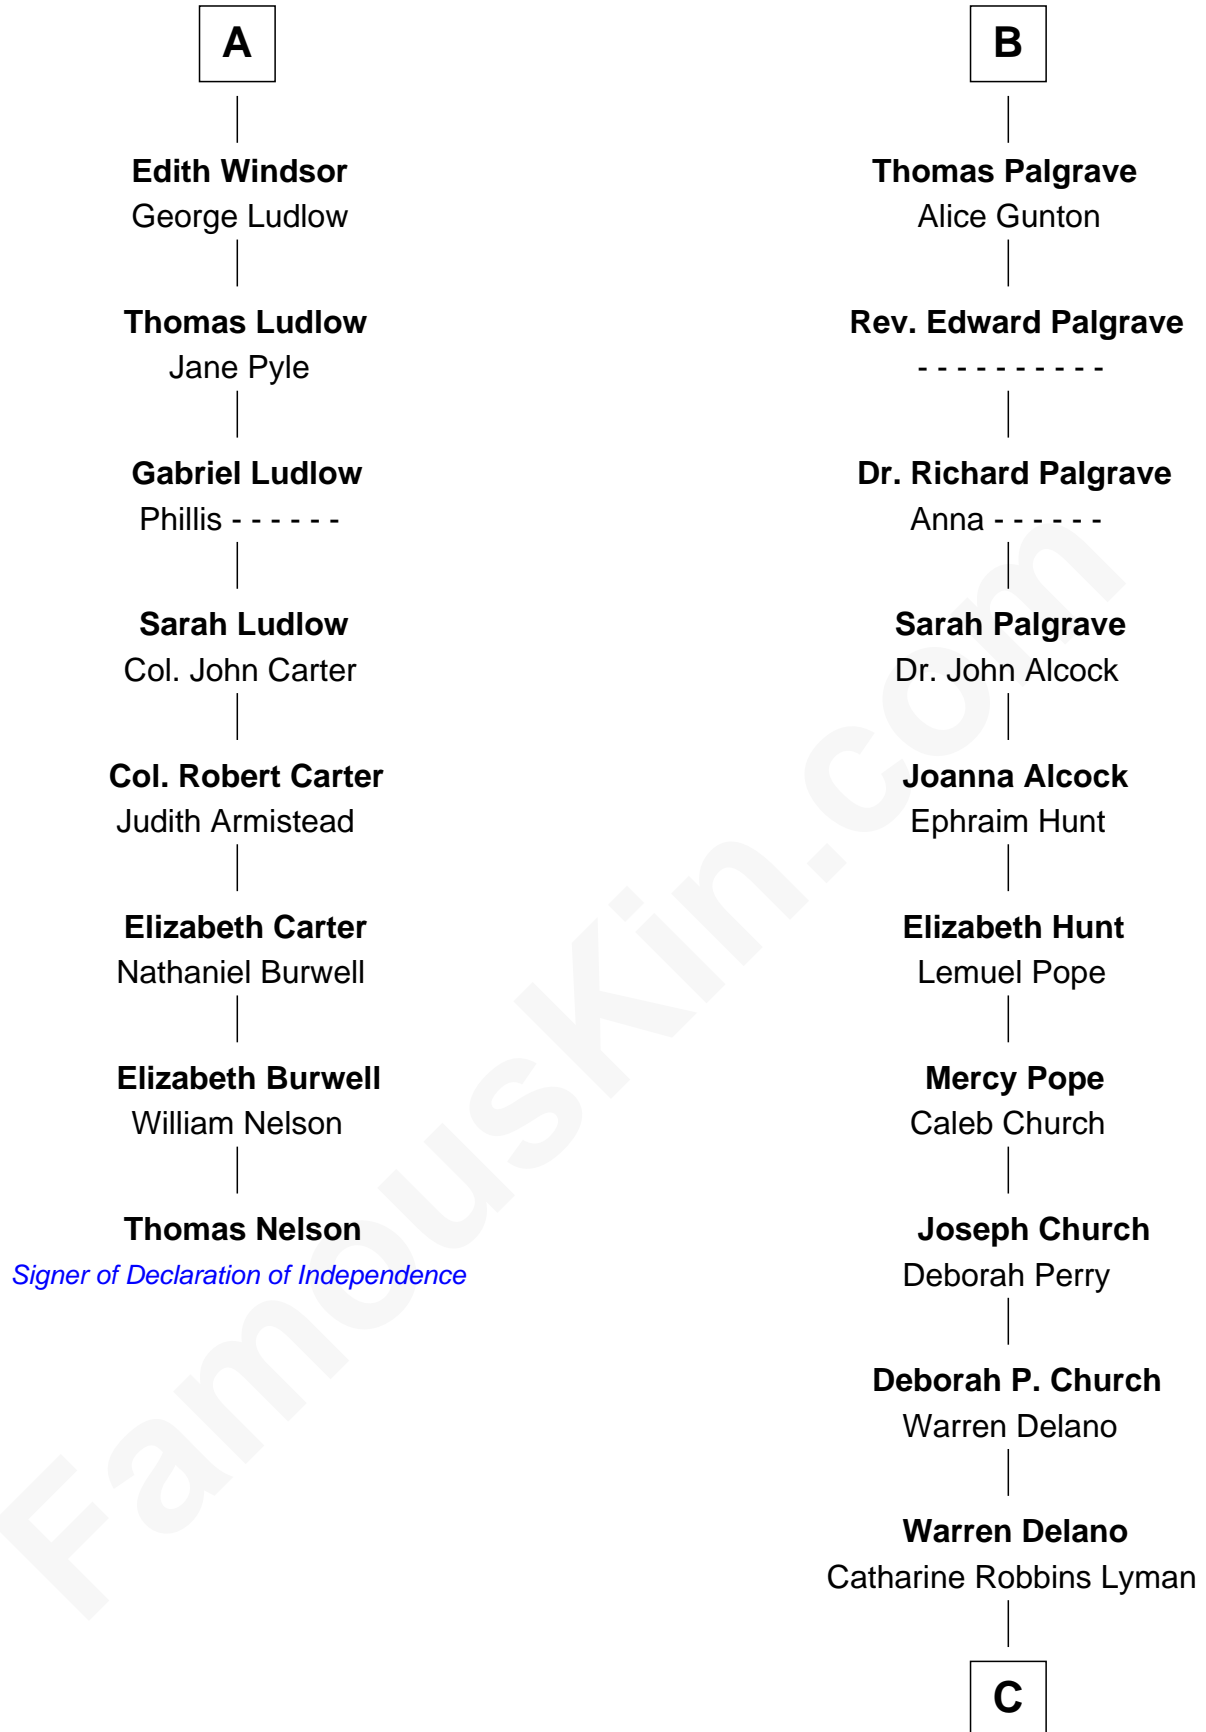

FamousKin.com

Relationship Chart of

Thomas Nelson

Signer of the Declaration of Independence

14th cousin 4 times removed of

Franklin D. Roosevelt

32nd U.S. President

Humphrey de Bohun
Elizabeth Plantagenet

C

Sara Delano
James Roosevelt

Franklin D. Roosevelt
32nd U.S. President

FamousKin.com