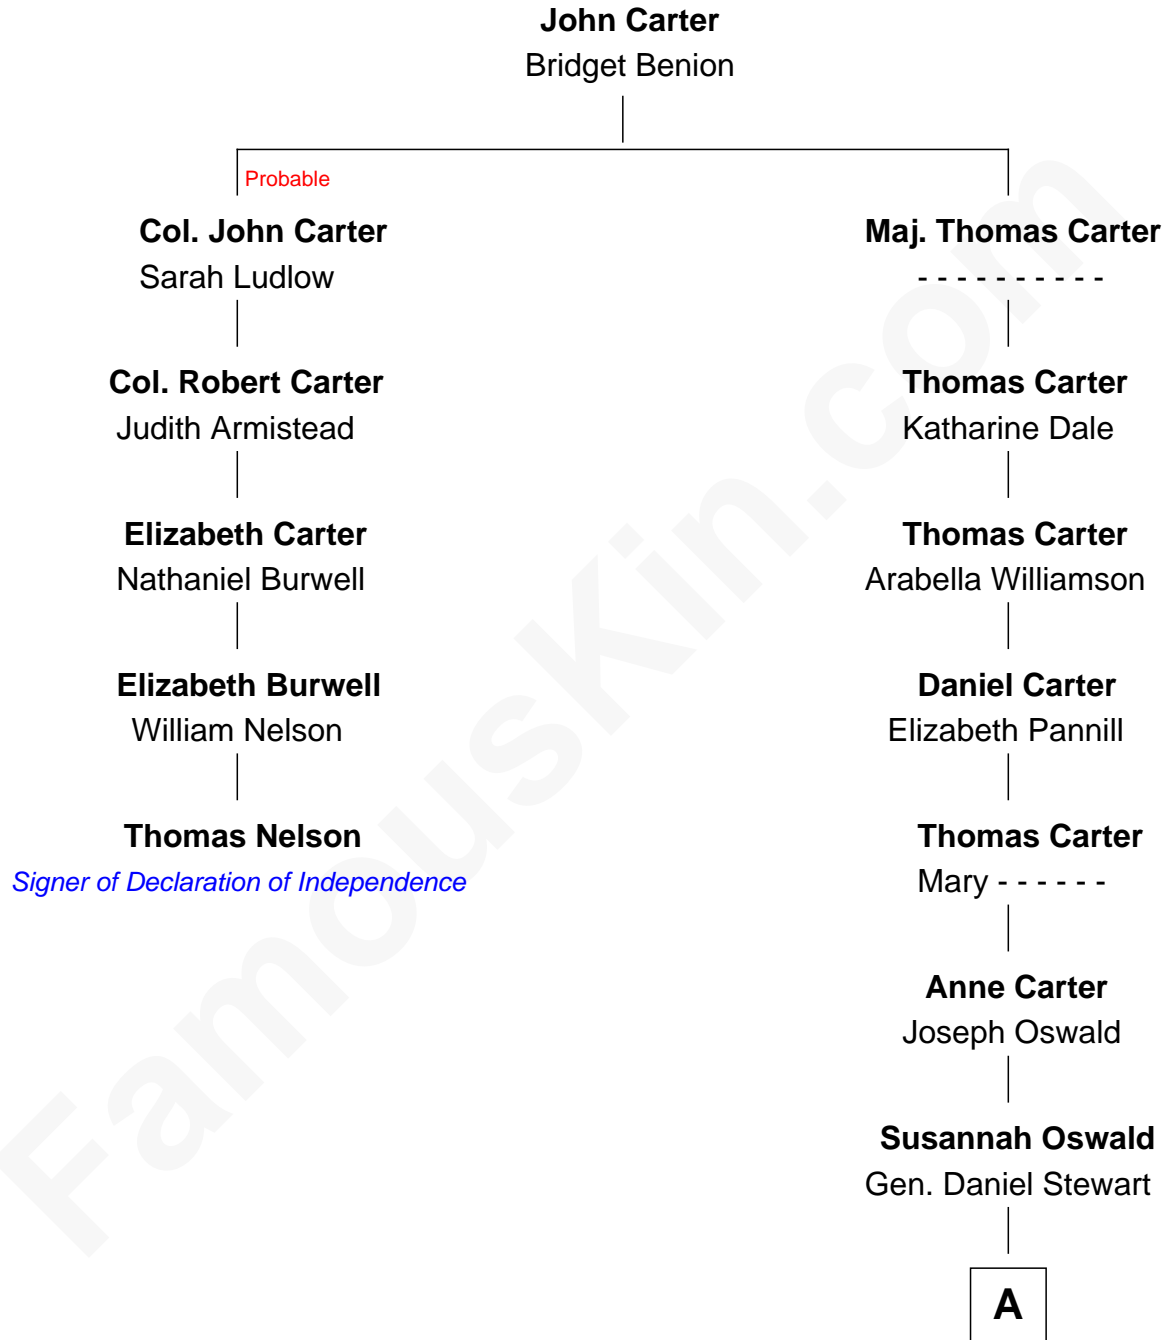

# FamousKin.com

## Relationship Chart of

### Thomas Nelson

*Signer of the Declaration of Independence*

4th cousin 6 times removed of

### Eleanor Roosevelt

*First Lady of President Franklin D. Roosevelt*

**A**

—  
**Martha Stewart**

James Stephens Bulloch

—  
**Martha Bulloch**

Theodore Roosevelt

—  
**Elliott Roosevelt**