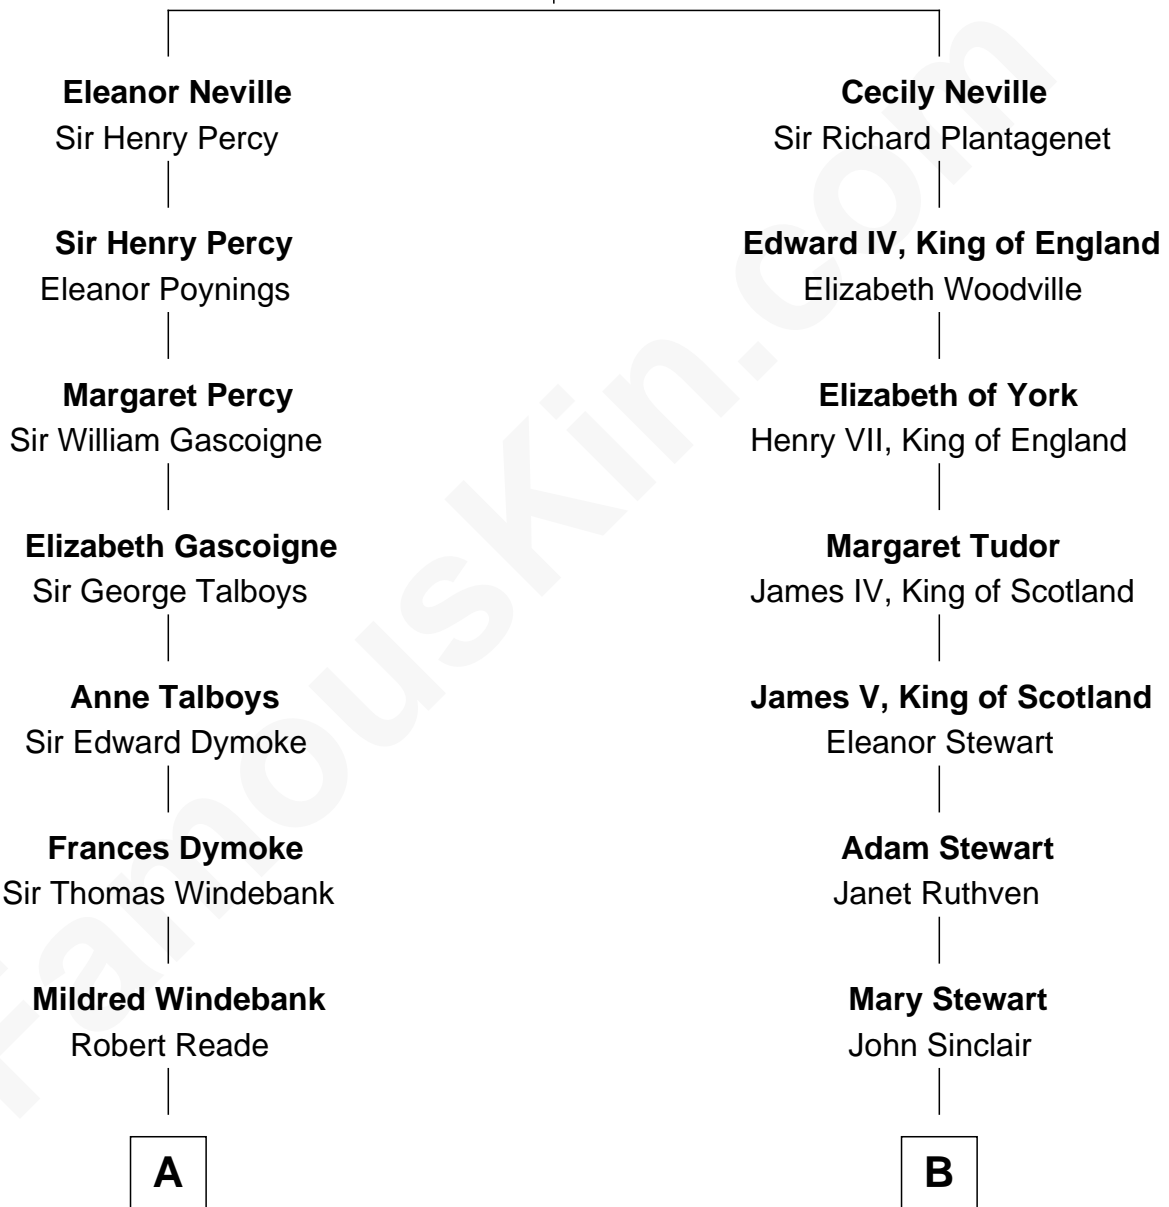

## Relationship Chart of

### Thomas Nelson

*Signer of the Declaration of Independence*

**11th cousin 6 times removed of**

### Eleanor Roosevelt

*First Lady of President Franklin D. Roosevelt*

**Sir Ralph Neville**

Joan Beaufort

**A**

**Col. George Reade**

Elizabeth Martiau

**Robert Reade**