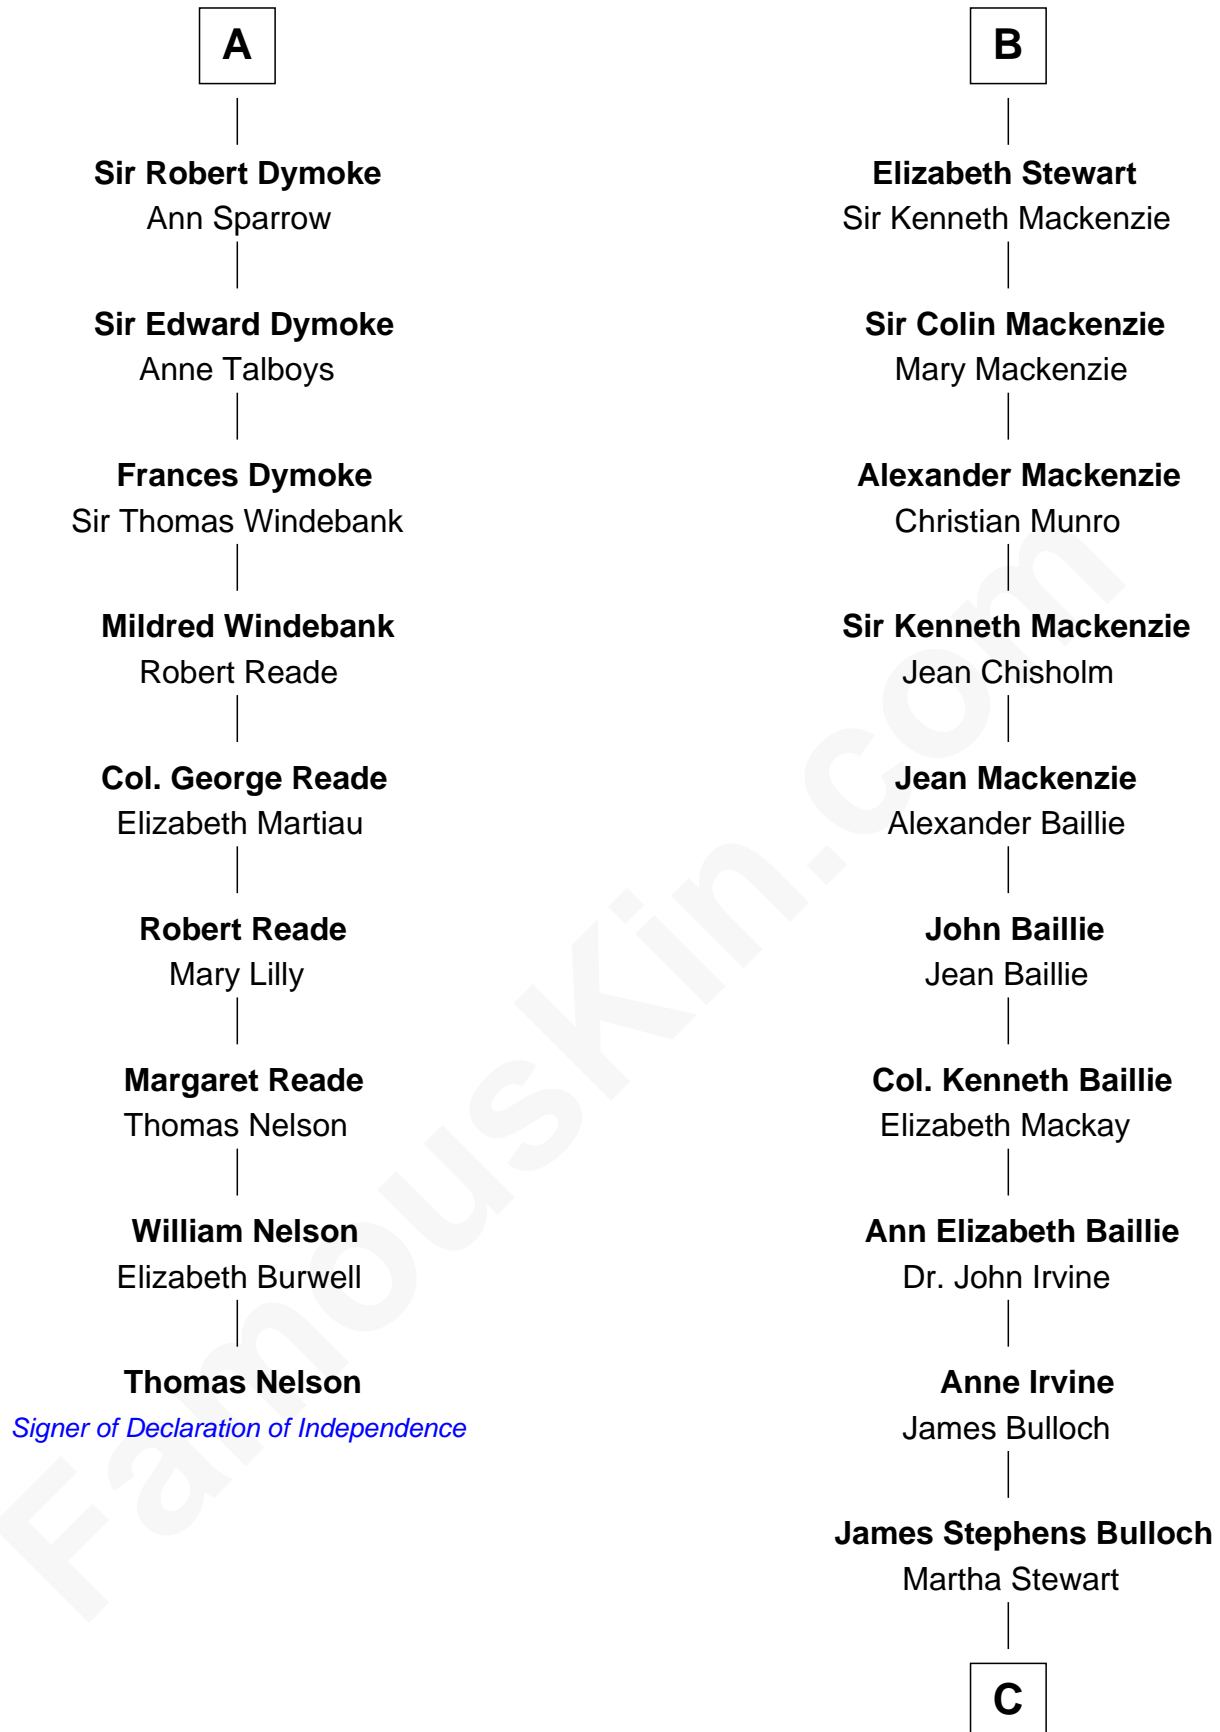

FamousKin.com

Relationship Chart of

Thomas Nelson

Signer of the Declaration of Independence

15th cousin 4 times removed of

Eleanor Roosevelt

First Lady of President Franklin D. Roosevelt

C

Martha Bulloch
Theodore Roosevelt

Elliott Roosevelt
Anna Rebecca Hall

Eleanor Roosevelt
First Lady of Franklin Roosevelt

FamousKin.com