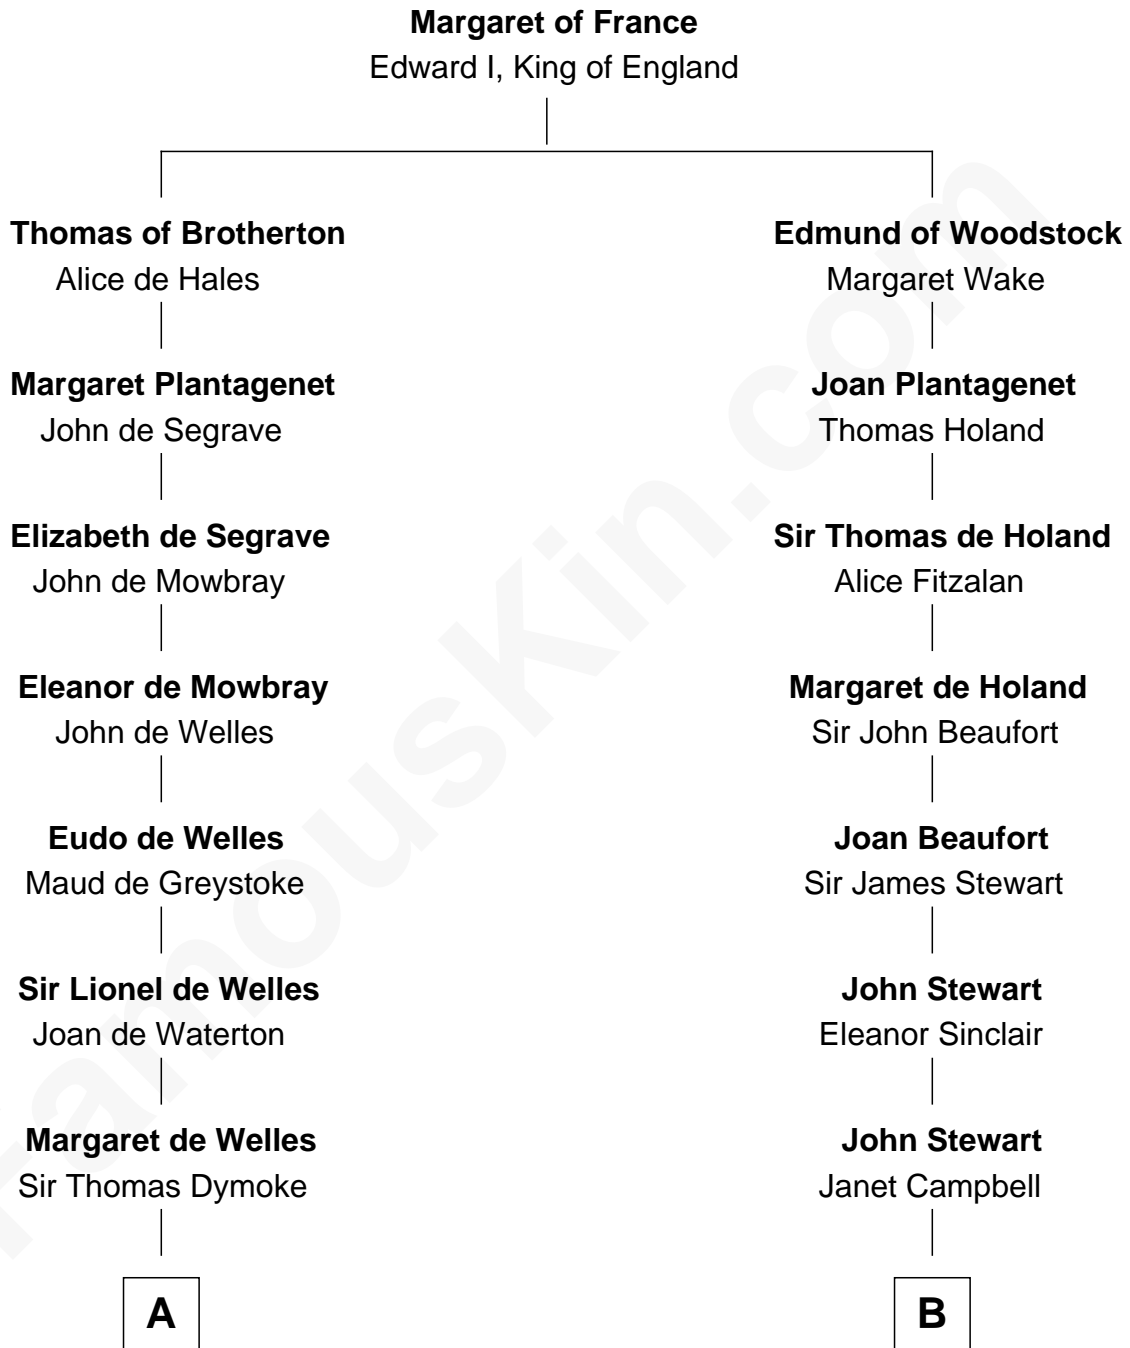

FamousKin.com

Relationship Chart of

Thomas Nelson

Signer of the Declaration of Independence

15th cousin 4 times removed of

Eleanor Roosevelt

First Lady of President Franklin D. Roosevelt

C

Martha Bulloch
Theodore Roosevelt

Elliott Roosevelt
Anna Rebecca Hall

Eleanor Roosevelt
First Lady of Franklin Roosevelt

FamousKin.com