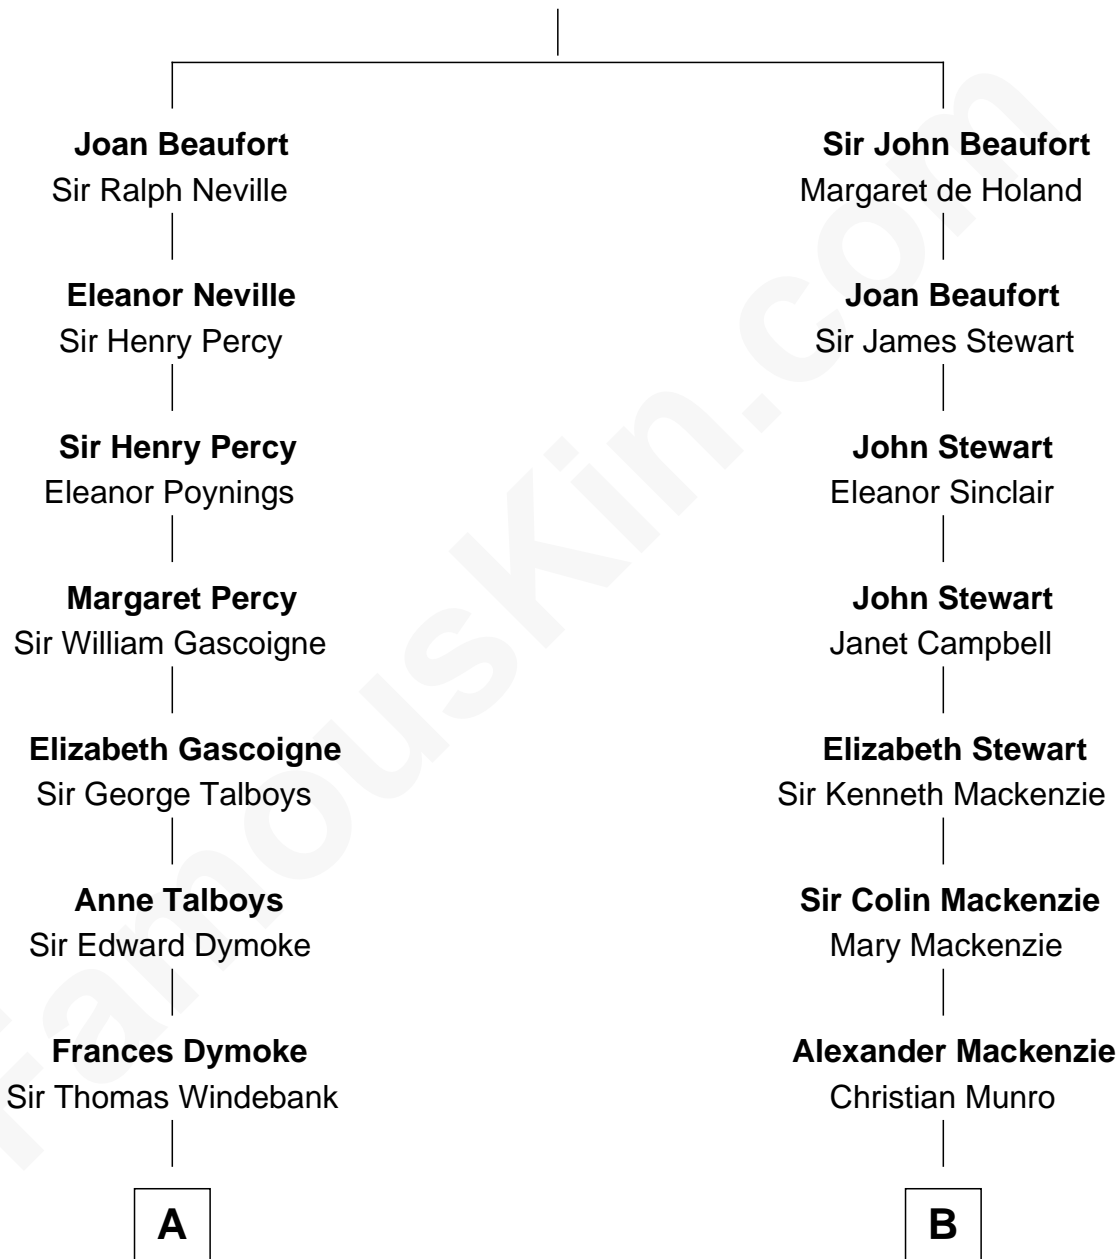

## Relationship Chart of

### Thomas Nelson

*Signer of the Declaration of Independence*

12th cousin 3 times removed of

### Theodore Roosevelt

*26th U.S. President*

**John of Gaunt**

Katherine Roet

**A**

**Mildred Windebank**

Robert Reade

**Col. George Reade**

Elizabeth Martiau

**Robert Reade**

Mary Lilly

**Margaret Reade**

Thomas Nelson

**William Nelson**

Elizabeth Burwell

**Thomas Nelson**