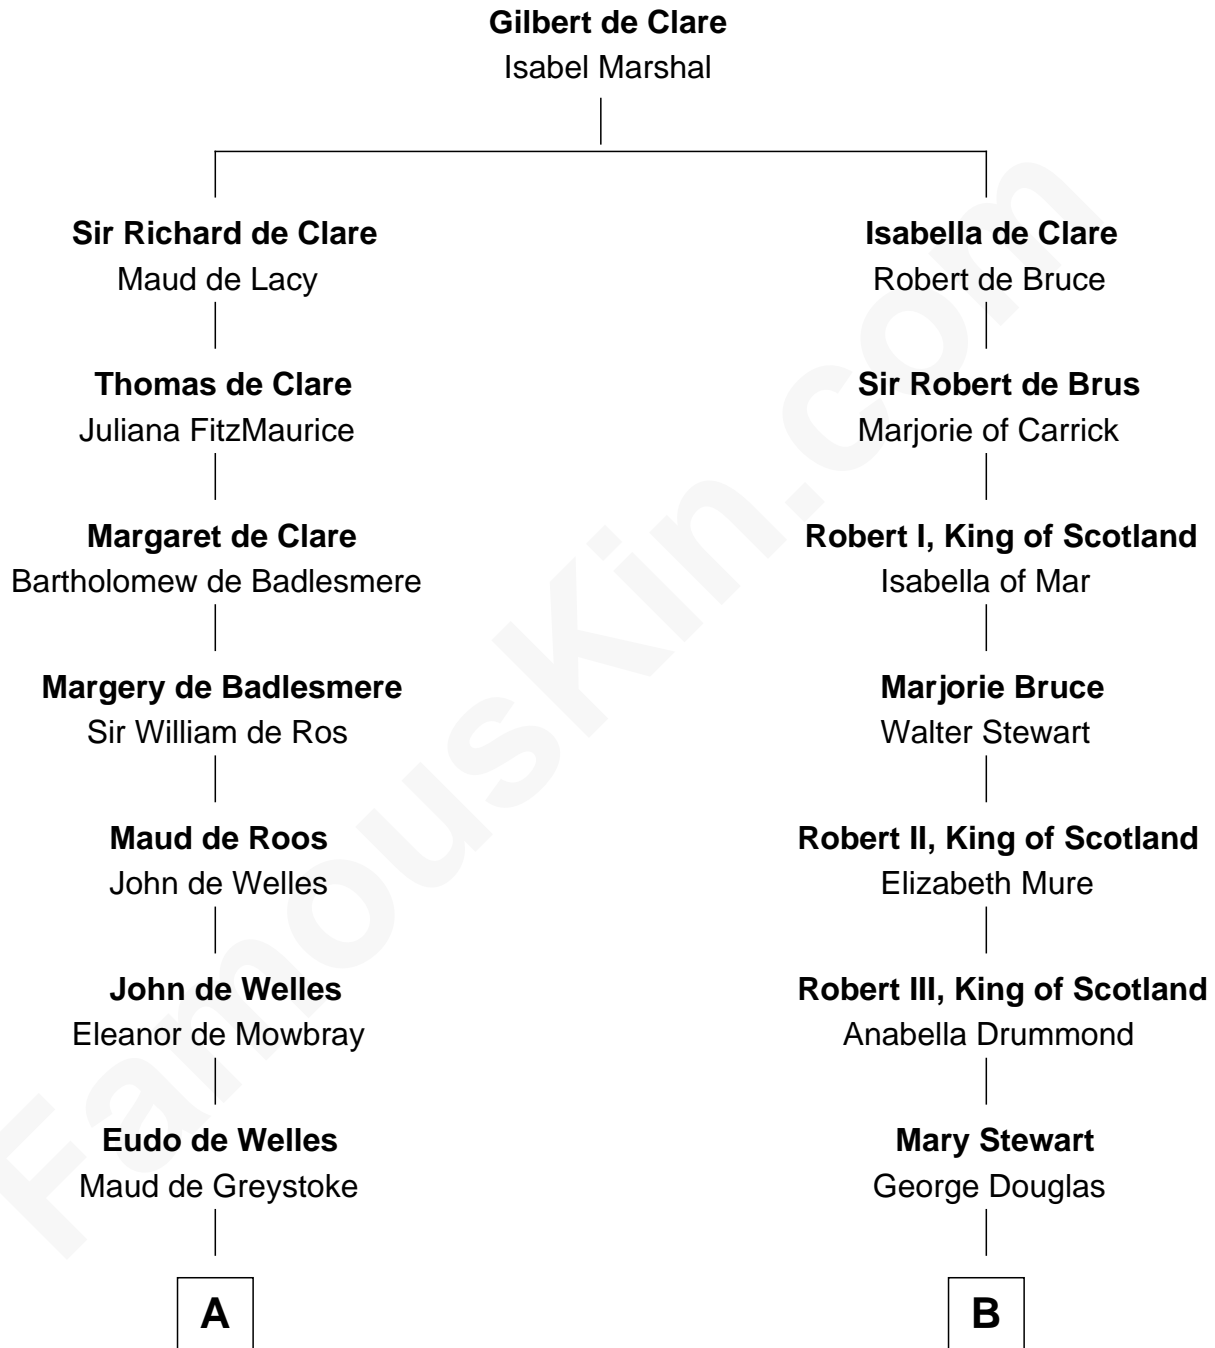

## Relationship Chart of

### Thomas Nelson

*Signer of the Declaration of Independence*

17th cousin 3 times removed of

### Theodore Roosevelt

*26th U.S. President*

**C**

**Anne Irvine**

James Bulloch

**James Stephens Bulloch**

Martha Stewart

**Martha Bulloch**

Theodore Roosevelt

**Theodore Roosevelt**

*26th U.S. President*

FamousKin.com