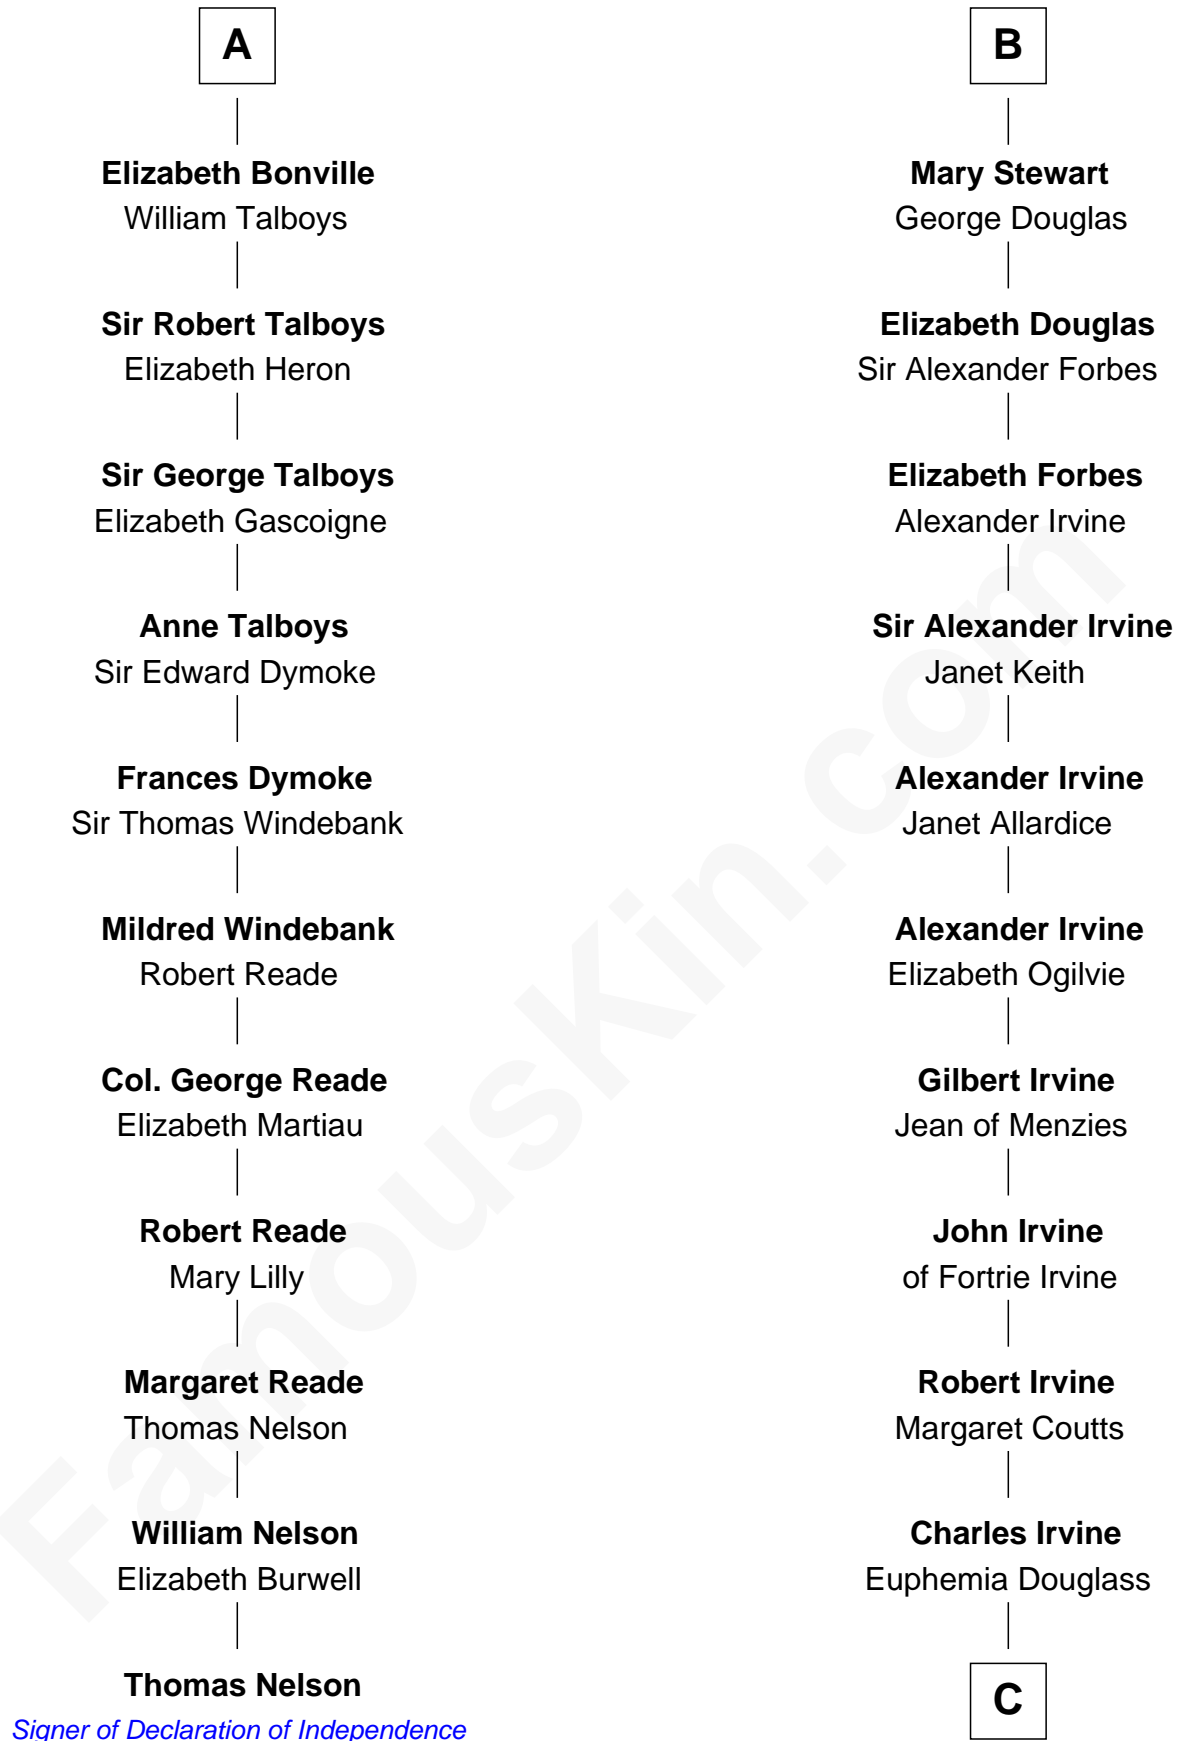

## Relationship Chart of

### Thomas Nelson

*Signer of the Declaration of Independence*

17th cousin 4 times removed of

### Theodore Roosevelt

*26th U.S. President*

**David of Huntingdon**

Maud of Chester

**C**

**Dr. John Irvine**

Ann Elizabeth Baillie

**Anne Irvine**

James Bulloch

**James Stephens Bulloch**

Martha Stewart

**Martha Bulloch**

Theodore Roosevelt

**Theodore Roosevelt**

*26th U.S. President*

FamousKin.com