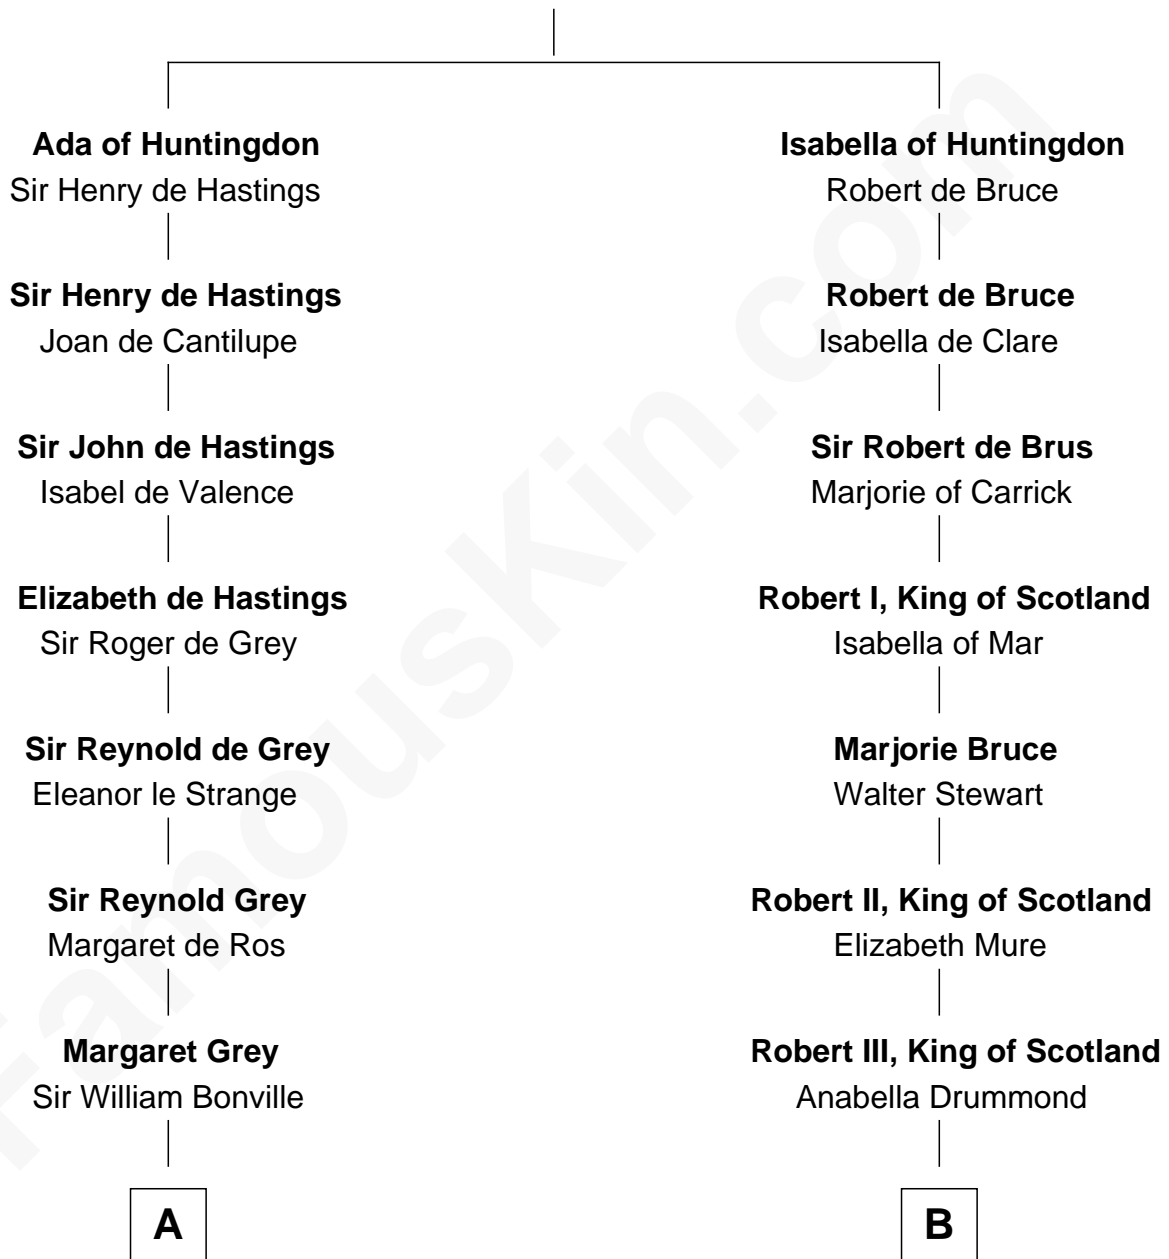

## Relationship Chart of

### Thomas Nelson

*Signer of the Declaration of Independence*

17th cousin 4 times removed of

### Theodore Roosevelt

*26th U.S. President*

**David of Huntingdon**

Maud of Chester

**C**

**Dr. John Irvine**

Ann Elizabeth Baillie

**Anne Irvine**

James Bulloch

**James Stephens Bulloch**

Martha Stewart

**Martha Bulloch**

Theodore Roosevelt

**Theodore Roosevelt**

*26th U.S. President*

FamousKin.com