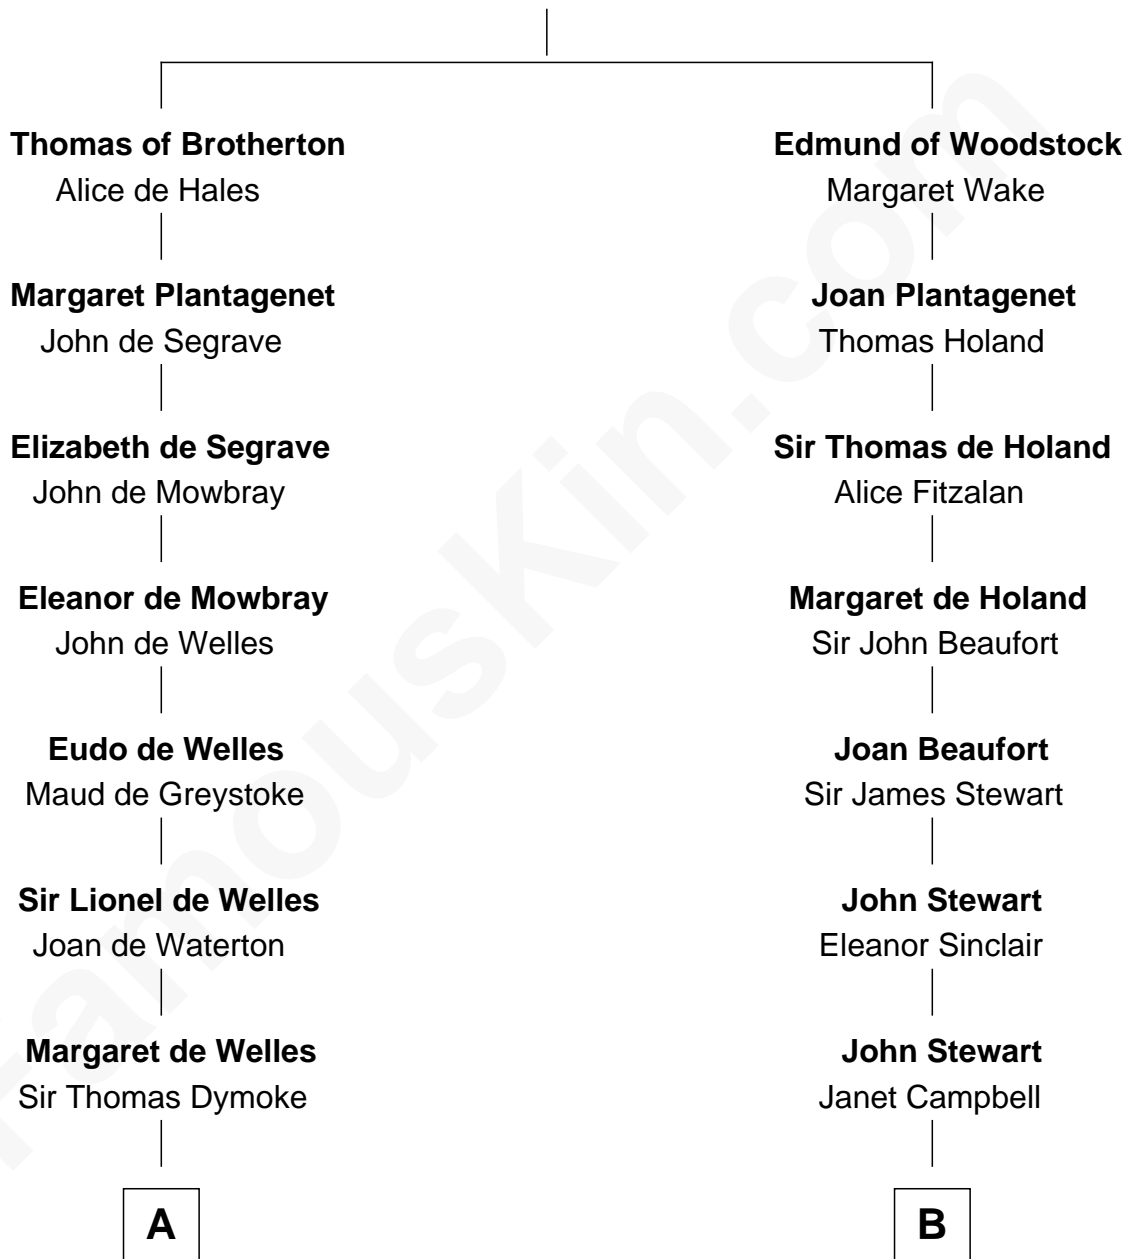

FamousKin.com

Relationship Chart of

Thomas Nelson

Signer of the Declaration of Independence

15th cousin 3 times removed of

Theodore Roosevelt

26th U.S. President

Margaret of France
Edward I, King of England

C

Martha Bulloch
Theodore Roosevelt

Theodore Roosevelt
26th U.S. President

FamousKin.com