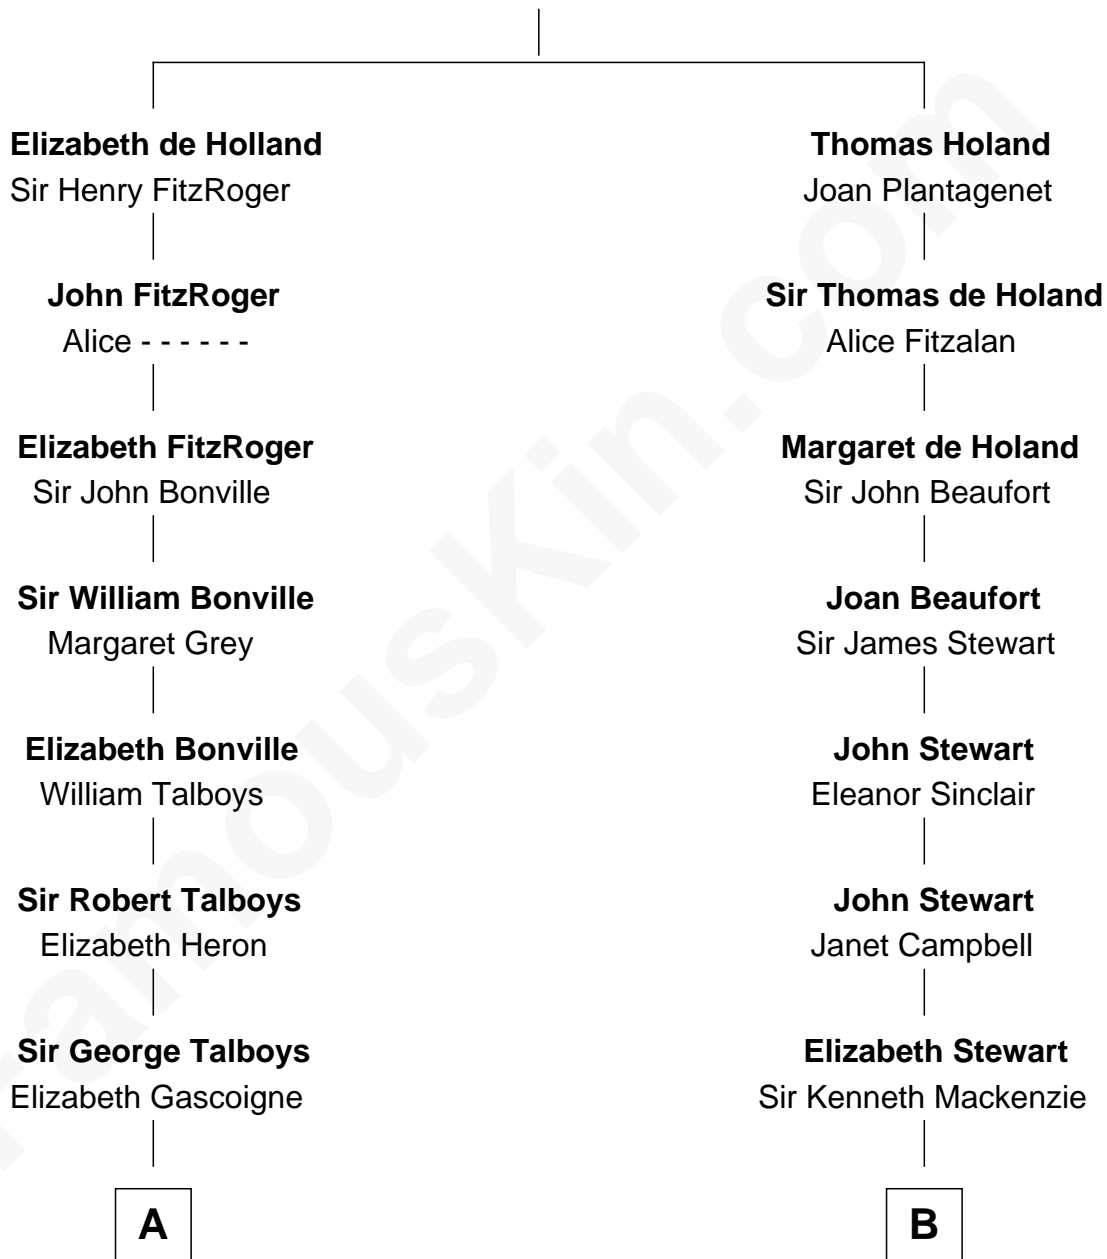

FamousKin.com

Relationship Chart of

Thomas Nelson

Signer of the Declaration of Independence

14th cousin 3 times removed of

Theodore Roosevelt

26th U.S. President

Sir Robert de Holland

Maude la Zouche

A

Anne Talboys
Sir Edward Dymoke

Frances Dymoke
Sir Thomas Windebank

Mildred Windebank
Robert Reade

Col. George Reade
Elizabeth Martiau

Robert Reade
Mary Lilly

Margaret Reade
Thomas Nelson