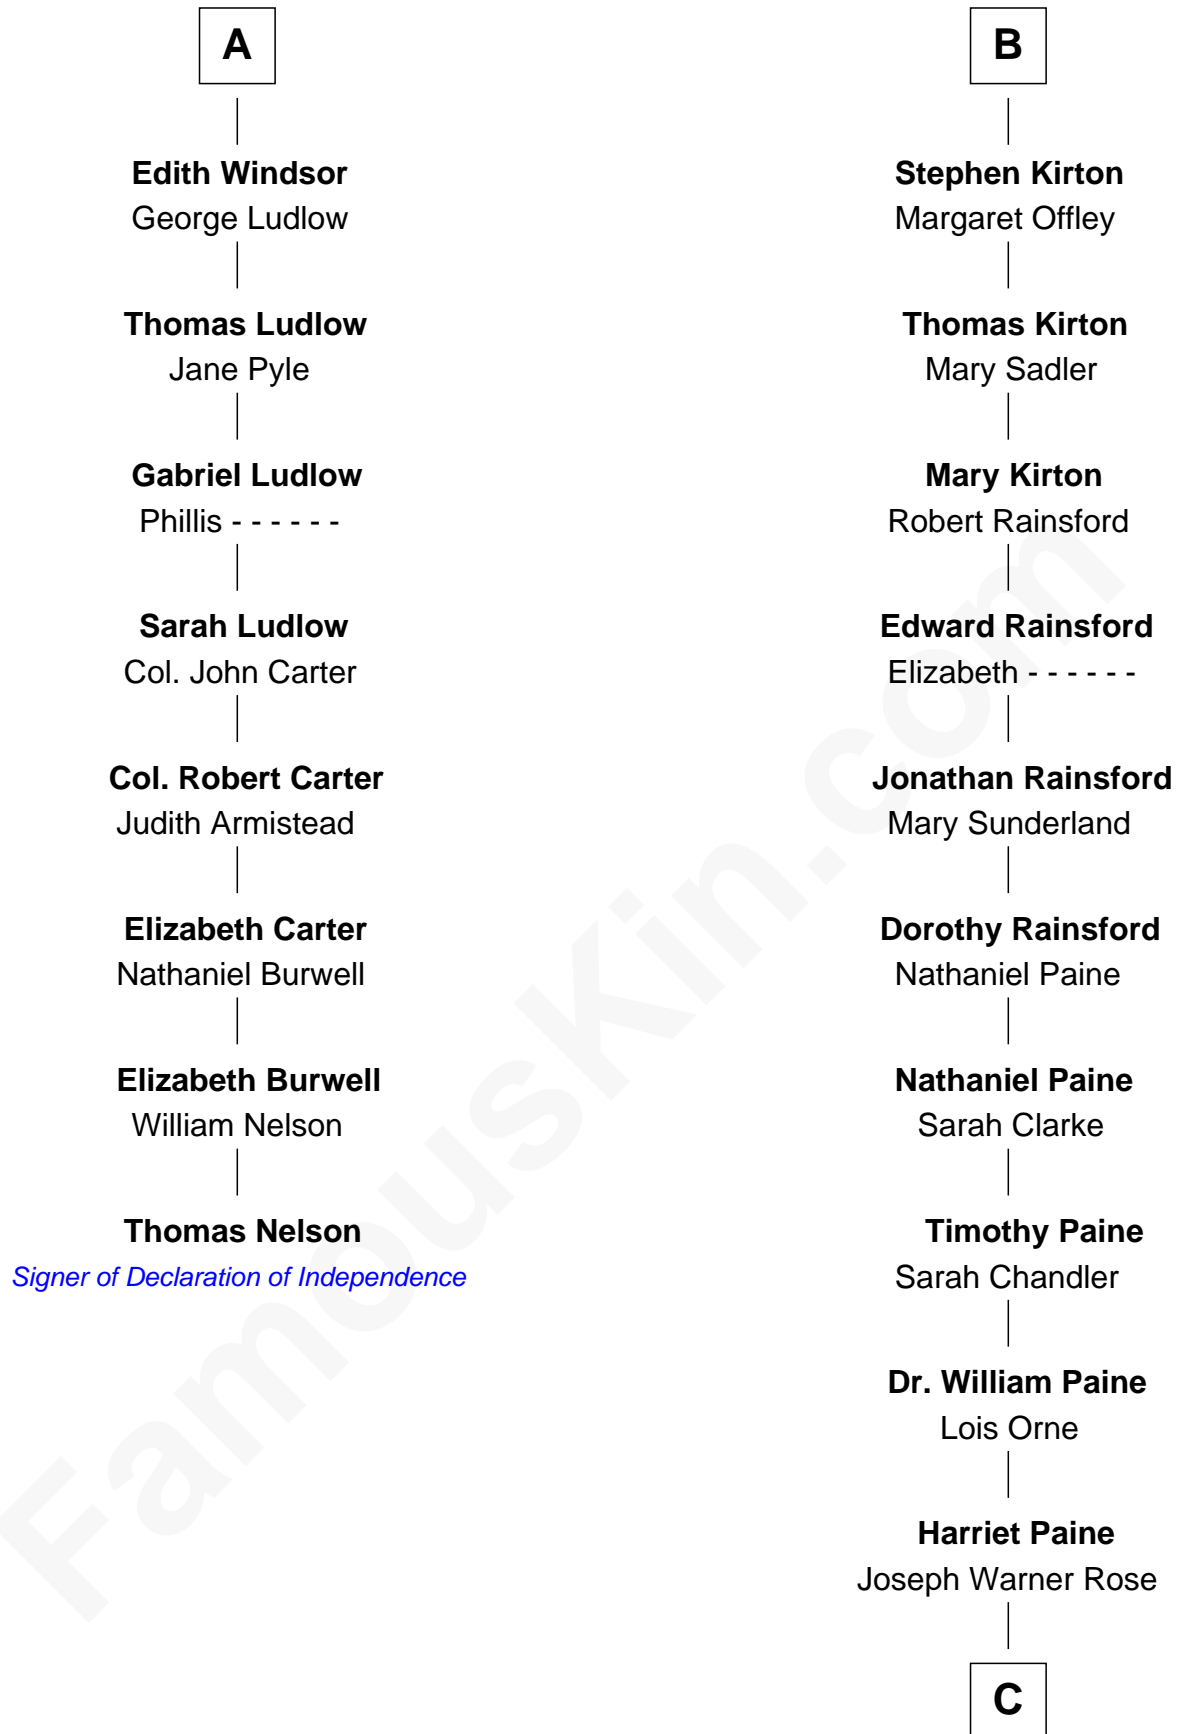

## Relationship Chart of

### Thomas Nelson

*Signer of the Declaration of Independence*

14th cousin 5 times removed of

### Alice (Lee) Roosevelt

*First Wife of President Theodore Roosevelt*

**Sir Hugh de Courtenay**

Agnes de St. John

**C**

**Harriet Paine Rose**

John Clarke Lee

**George Cabot Lee**

Caroline Watts Haskell

**Alice (Lee) Roosevelt**

*Wife of President Theodore Roosevelt*

FamousKin.com