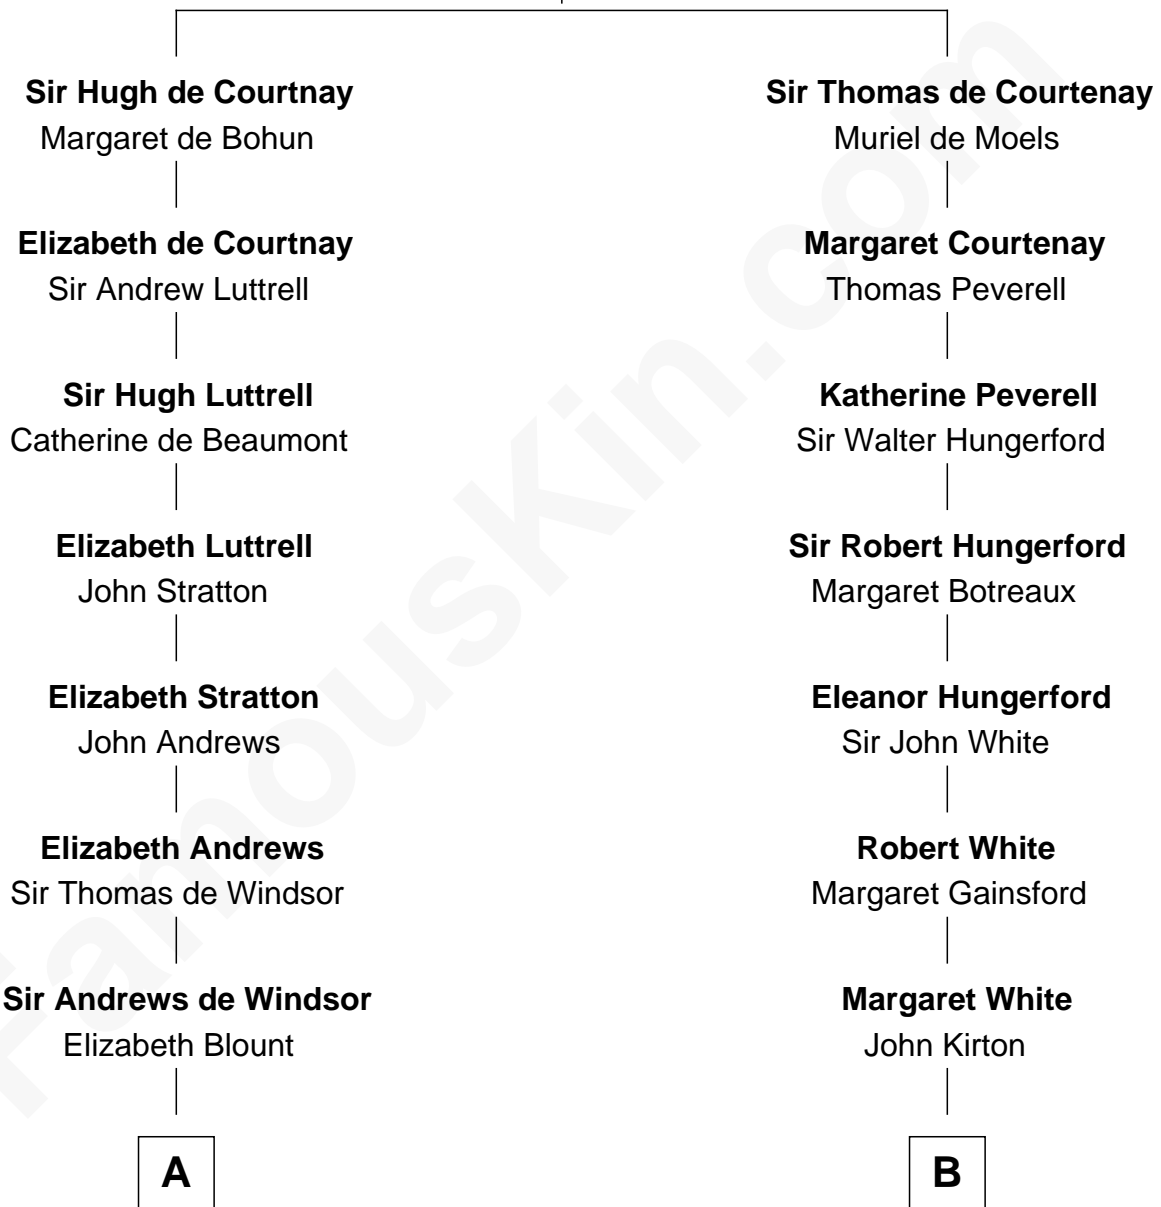

## Relationship Chart of

### Thomas Nelson

*Signer of the Declaration of Independence*

14th cousin 5 times removed of

### Alice (Lee) Roosevelt

*First Wife of President Theodore Roosevelt*

**Sir Hugh de Courtenay**

Agnes de St. John

**C**

**Harriet Paine Rose**

John Clarke Lee

**George Cabot Lee**

Caroline Watts Haskell

**Alice (Lee) Roosevelt**

*Wife of President Theodore Roosevelt*

FamousKin.com