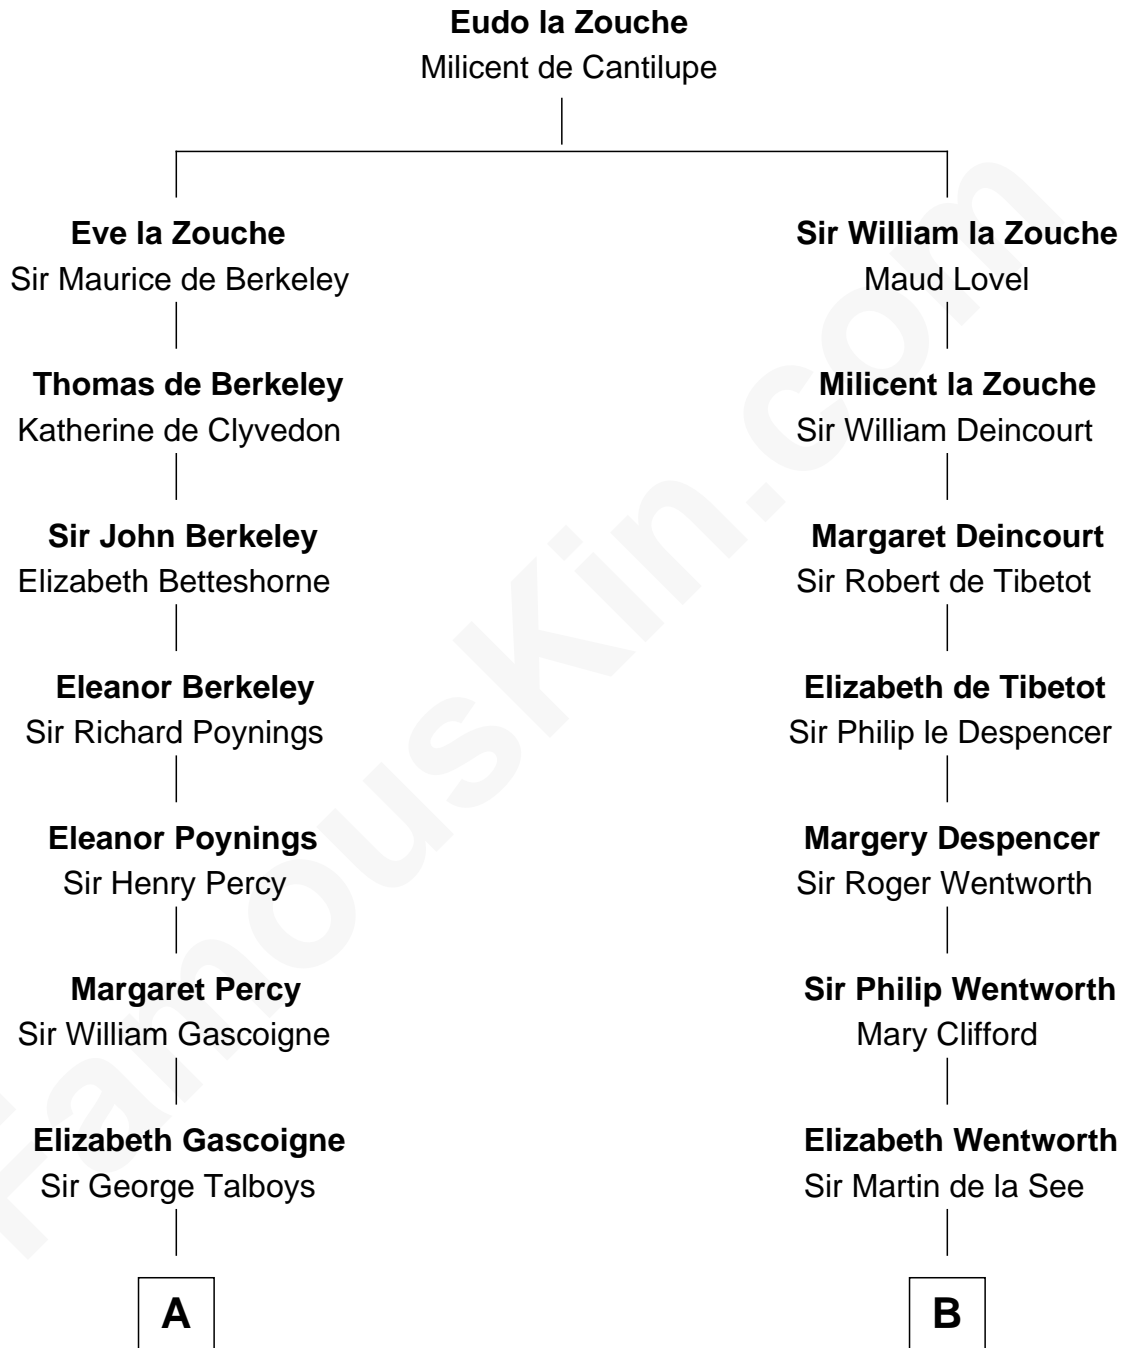

FamousKin.com

Relationship Chart of

Thomas Nelson

Signer of the Declaration of Independence

14th cousin 7 times removed of

Alice (Lee) Roosevelt

First Wife of President Theodore Roosevelt

C

Nancy Clarke

Francis Cabot

Mary Ann Cabot

Nathaniel Cabot Lee

John Clarke Lee

Harriet Paine Rose

George Cabot Lee

Caroline Watts Haskell

Alice (Lee) Roosevelt

Wife of President Theodore Roosevelt

FamousKin.com