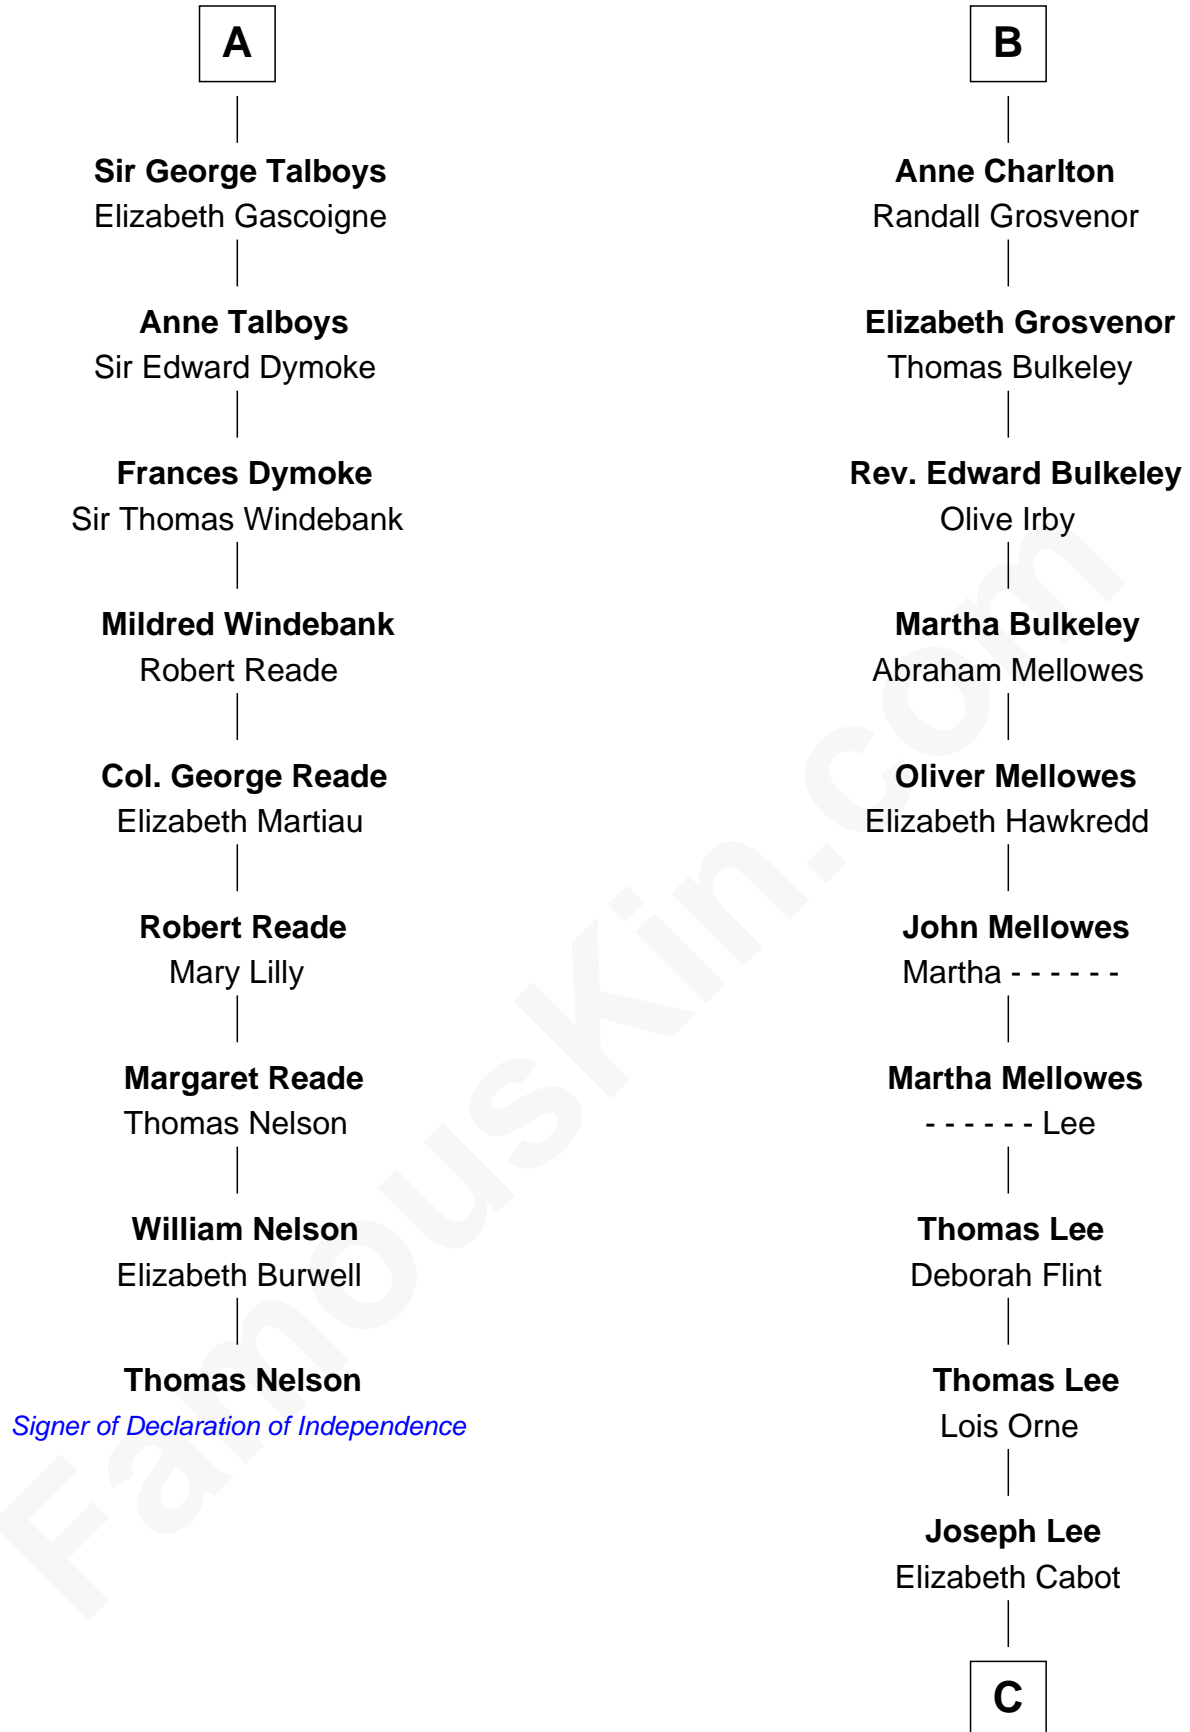

FamousKin.com

Relationship Chart of

Thomas Nelson

Signer of the Declaration of Independence

15th cousin 5 times removed of

Alice (Lee) Roosevelt

First Wife of President Theodore Roosevelt

C

Nathaniel Cabot Lee

Mary Ann Cabot

John Clarke Lee

Harriet Paine Rose

George Cabot Lee

Caroline Watts Haskell

Alice (Lee) Roosevelt

Wife of President Theodore Roosevelt