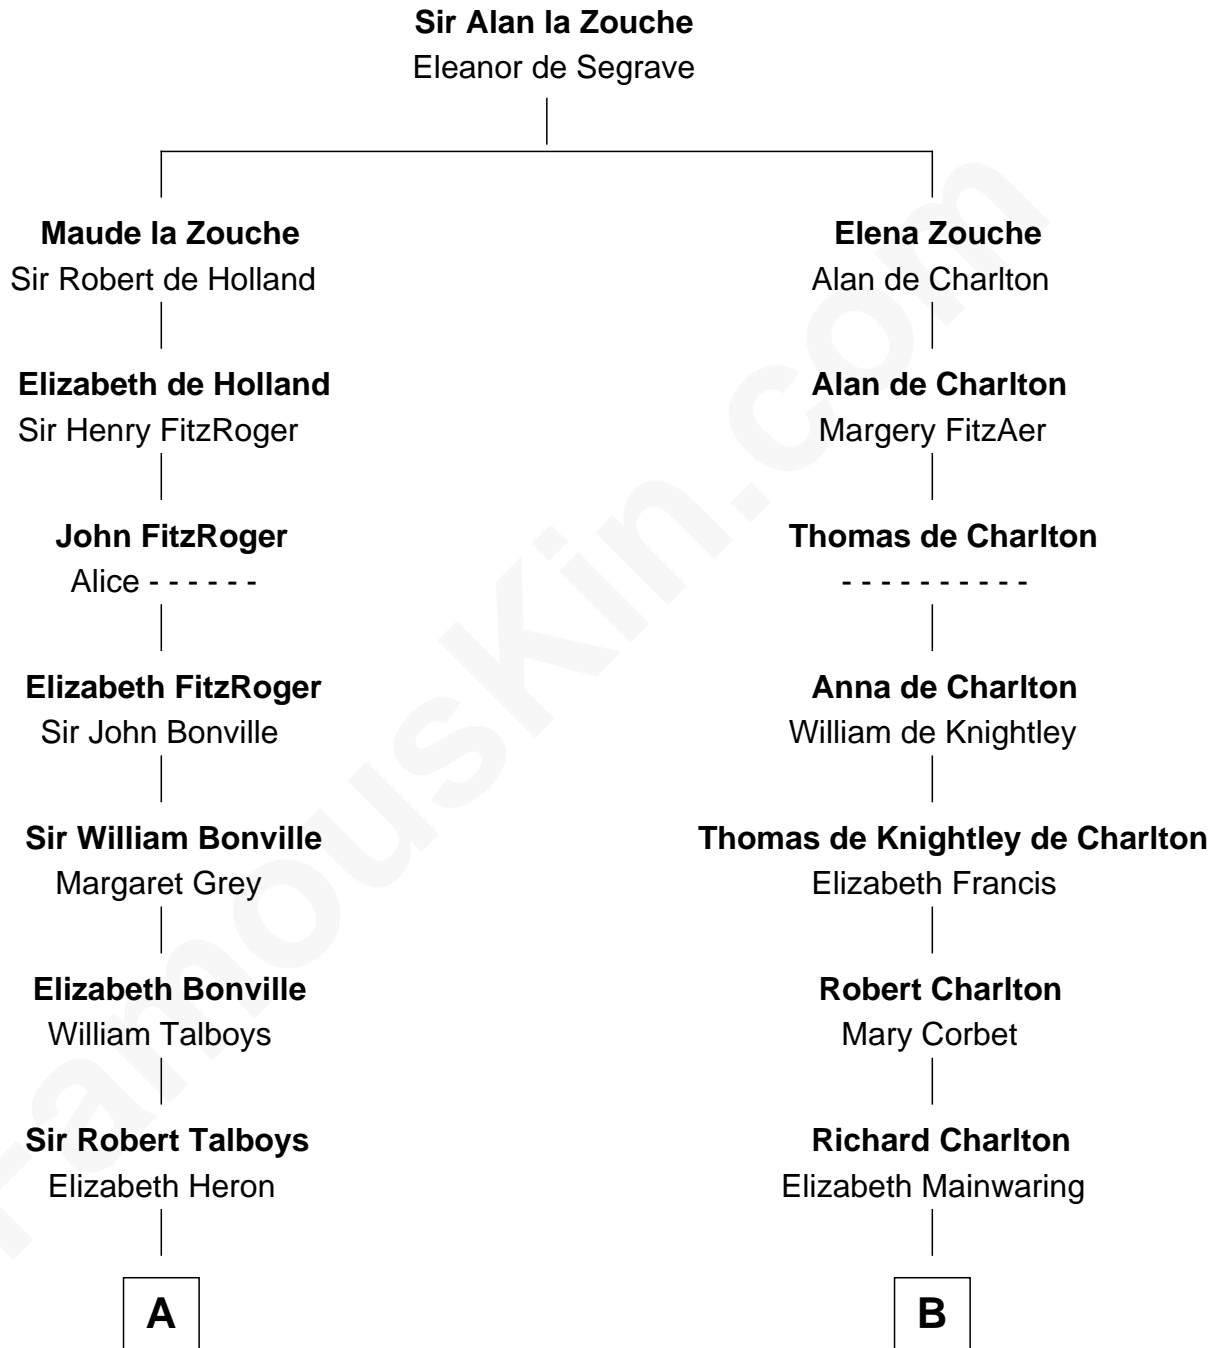

FamousKin.com

Relationship Chart of

Thomas Nelson

Signer of the Declaration of Independence

15th cousin 5 times removed of

Alice (Lee) Roosevelt

First Wife of President Theodore Roosevelt

C

Nathaniel Cabot Lee

Mary Ann Cabot

John Clarke Lee

Harriet Paine Rose

George Cabot Lee

Caroline Watts Haskell

Alice (Lee) Roosevelt

Wife of President Theodore Roosevelt