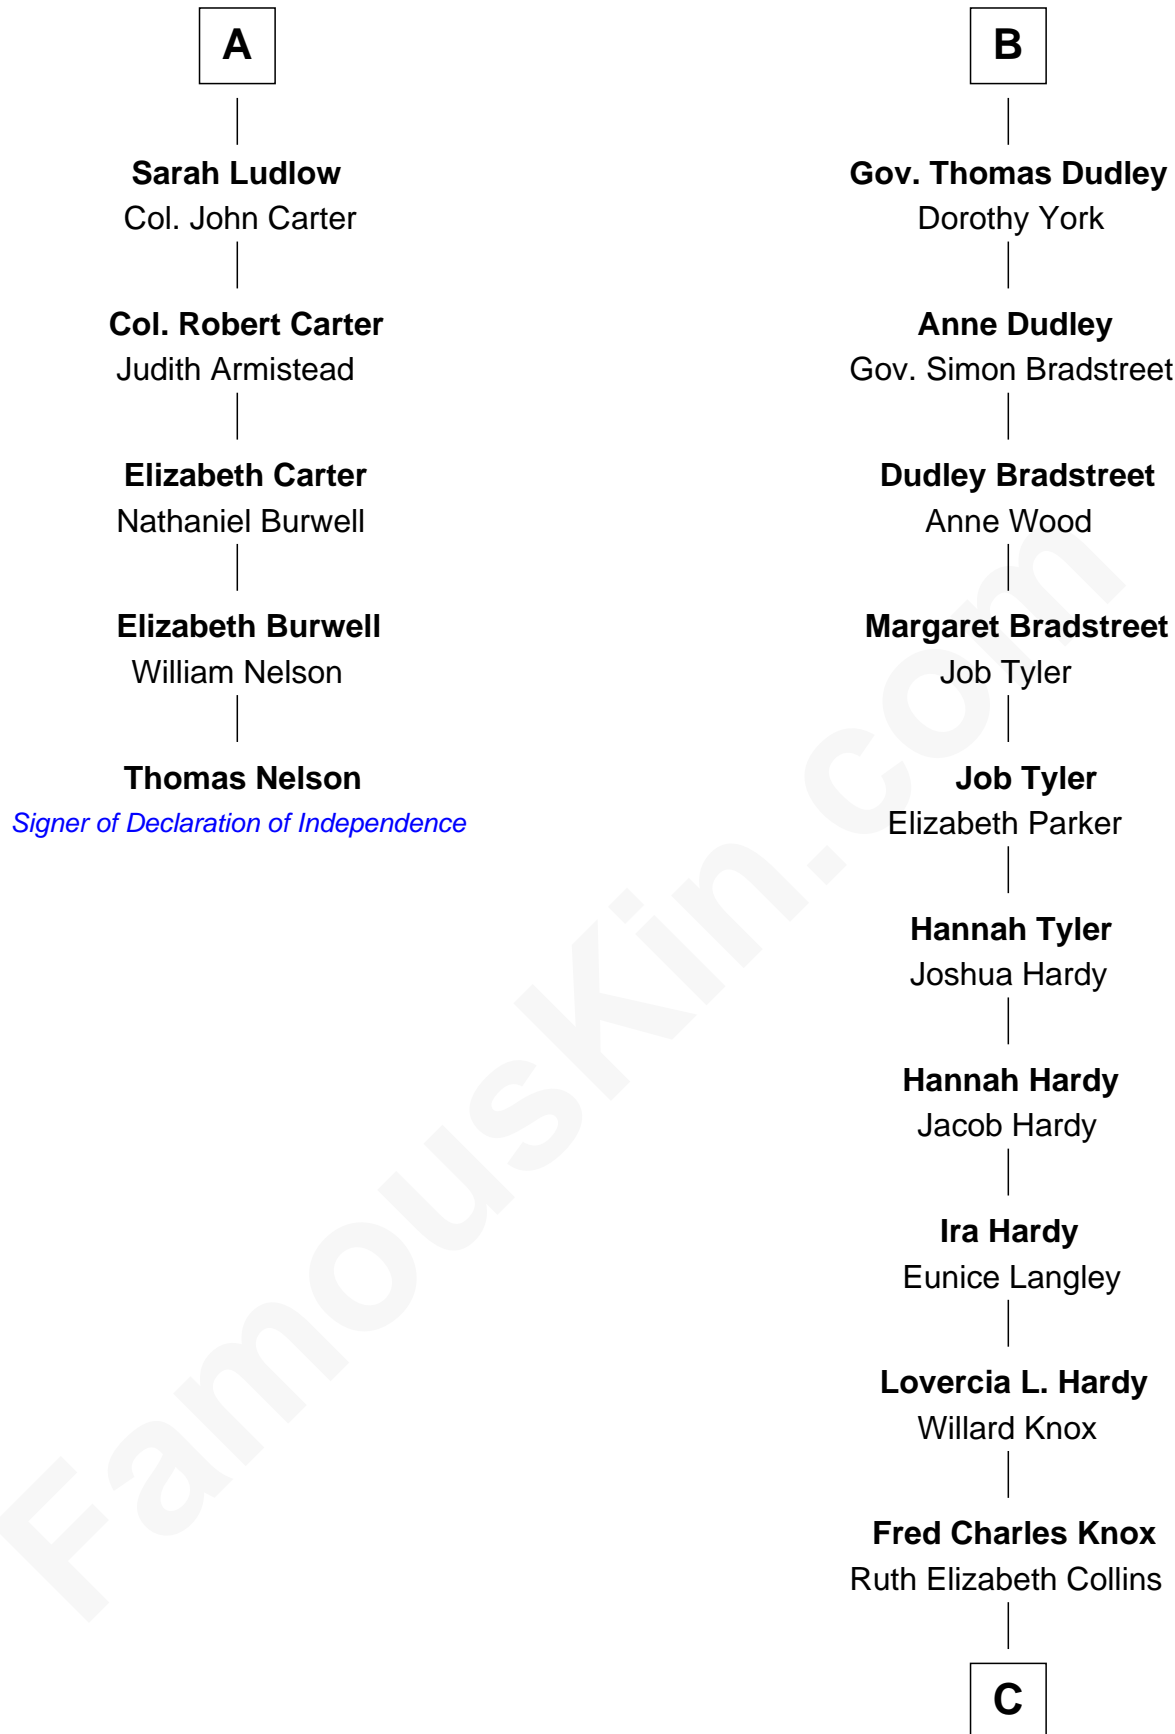

## Relationship Chart of

### Thomas Nelson

*Signer of the Declaration of Independence*

11th cousin 8 times removed of

**James Taylor**

*Singer-Songwriter*

**Sir Walter Blount**

Sancha de Ayala

**C**

**Ella Angelique Knox**  
Henry Herman Woodard

**Gertrude Arline Woodard**  
Dr. Isaac Montrose Taylor

**James Taylor**  
*Singer-Songwriter*

FamousKin.com