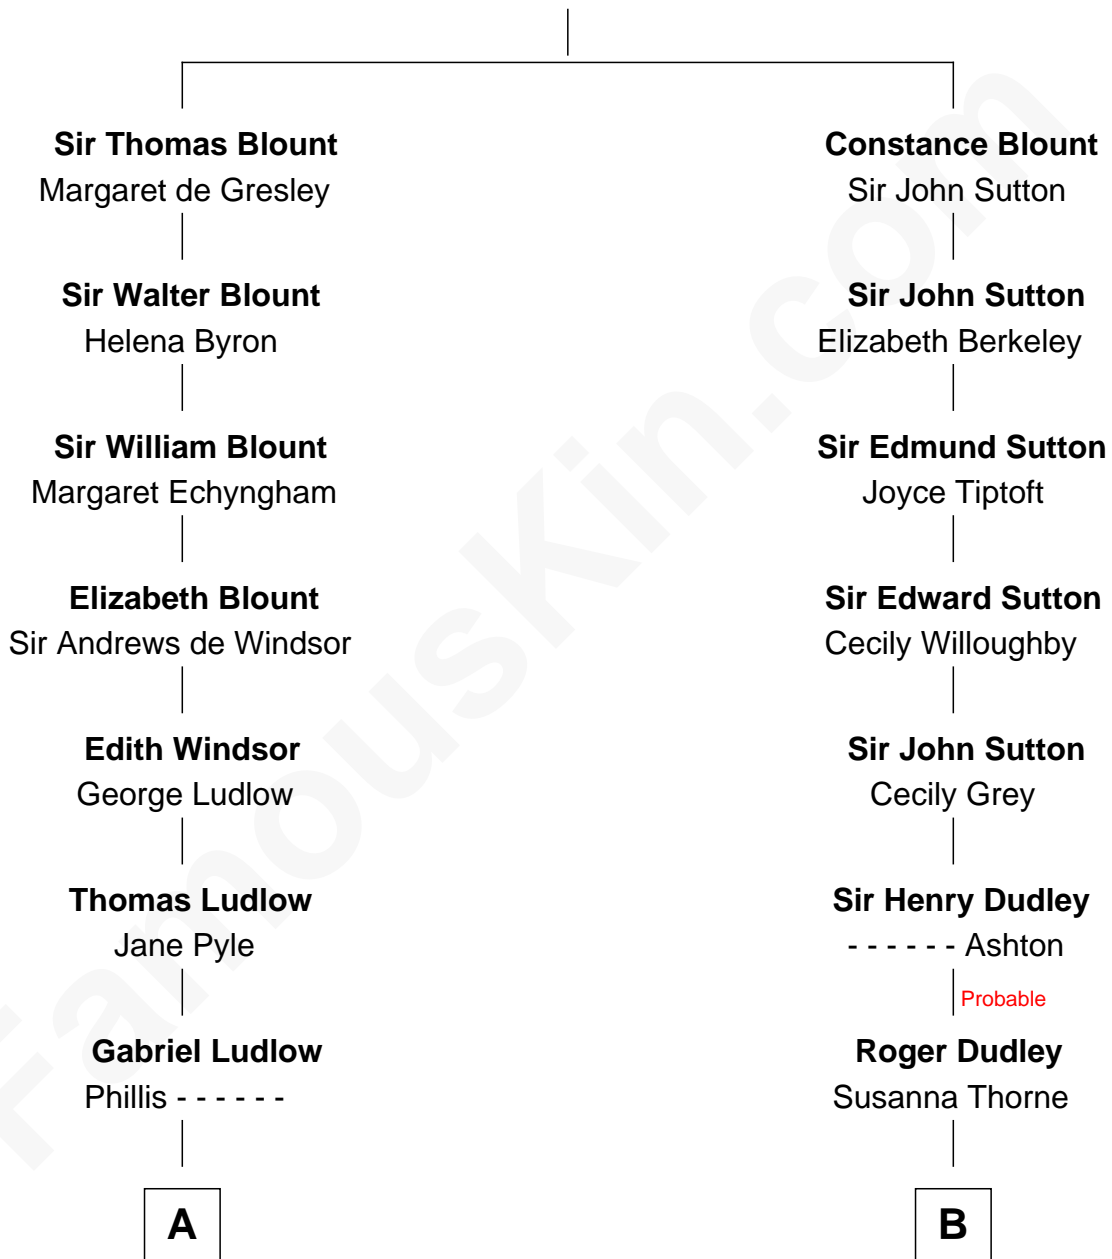

## Relationship Chart of

### Thomas Nelson

*Signer of the Declaration of Independence*

11th cousin 8 times removed of

**James Taylor**

*Singer-Songwriter*

**Sir Walter Blount**

Sancha de Ayala

**C**

**Ella Angelique Knox**  
Henry Herman Woodard

**Gertrude Arline Woodard**  
Dr. Isaac Montrose Taylor

**James Taylor**  
*Singer-Songwriter*

FamousKin.com