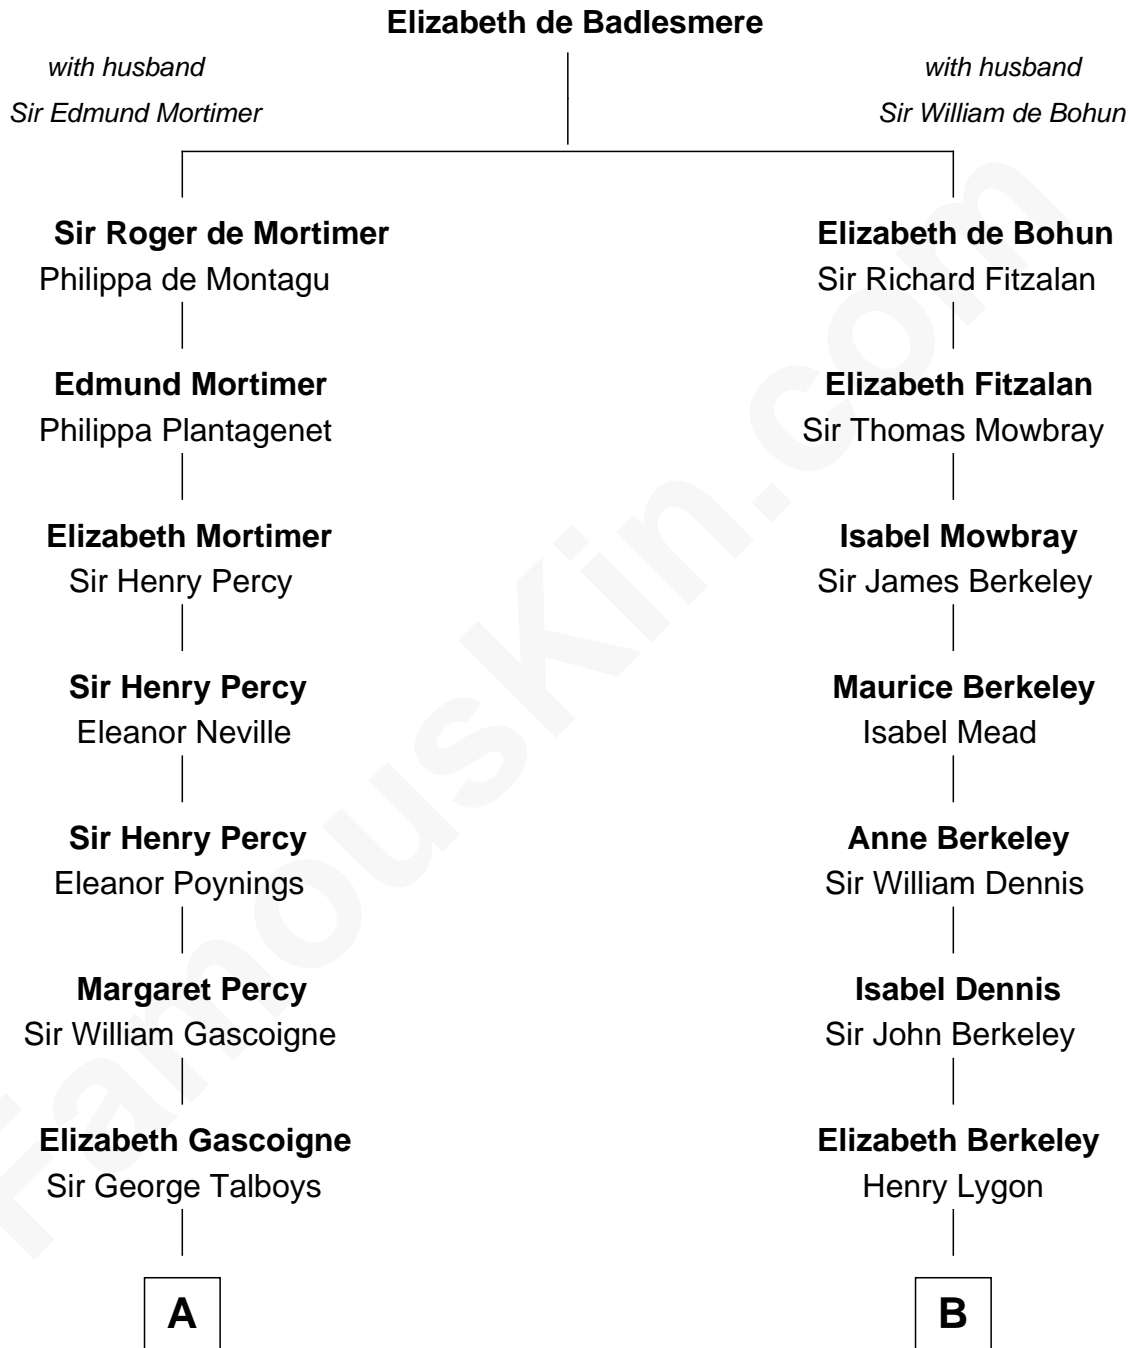

# FamousKin.com

## Relationship Chart of

### Thomas Nelson

*Signer of the Declaration of Independence*

14th cousin 6 times removed of

**James Taylor**  
*Singer-Songwriter*

**C**

**Emily Roxanna Leonard**

Stanford Lyman Haynes

**Theodosia Haynes**

Alexander Taylor

**Dr. Isaac Montrose Taylor**

Gertrude Arline Woodard

**James Taylor**

*Singer-Songwriter*

FamousKin.com