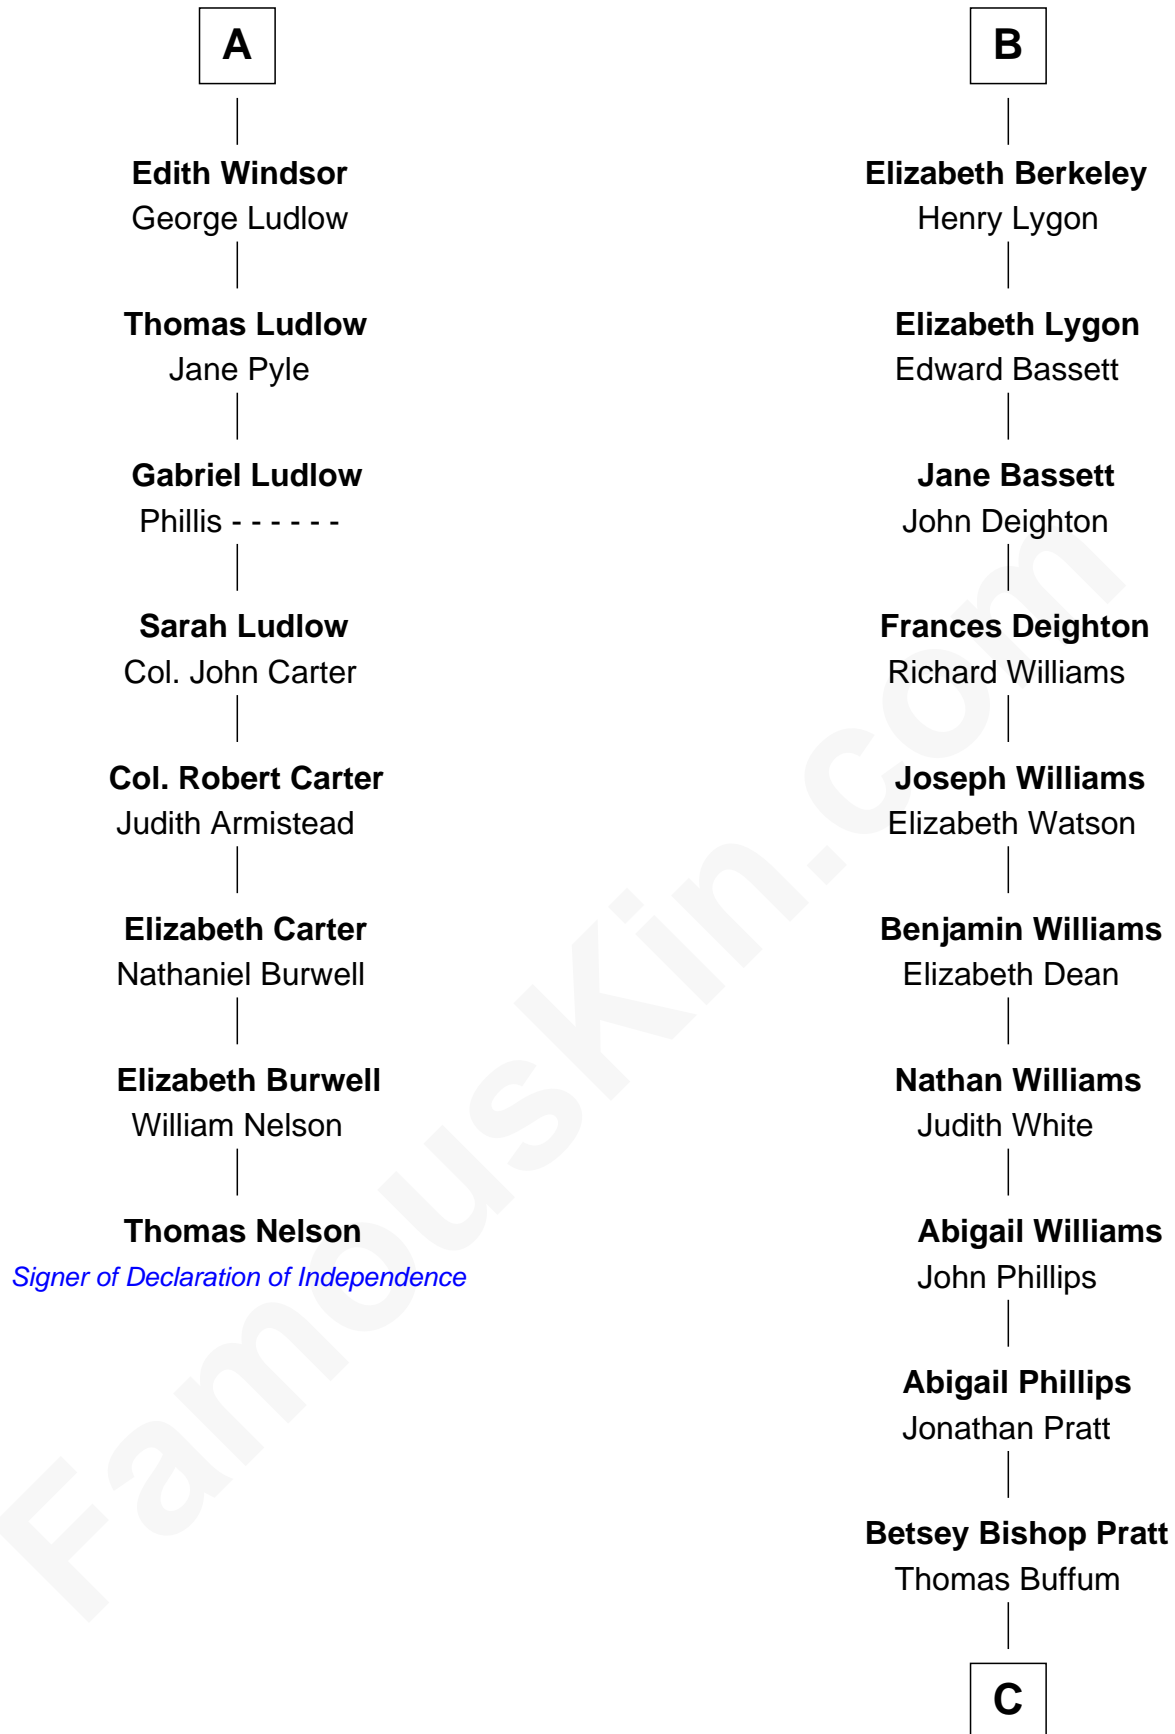

## Relationship Chart of

### Thomas Nelson

*Signer of the Declaration of Independence*

14th cousin 7 times removed of

**James Taylor**  
*Singer-Songwriter*

**Humphrey de Bohun**  
Elizabeth Plantagenet

**C**

**Eliza Ann Buffum**  
Granville Hall Leonard

**Emily Roxanna Leonard**  
Stanford Lyman Haynes

**Theodosia Haynes**  
Alexander Taylor

**Dr. Isaac Montrose Taylor**  
Gertrude Arline Woodard

**James Taylor**  
*Singer-Songwriter*