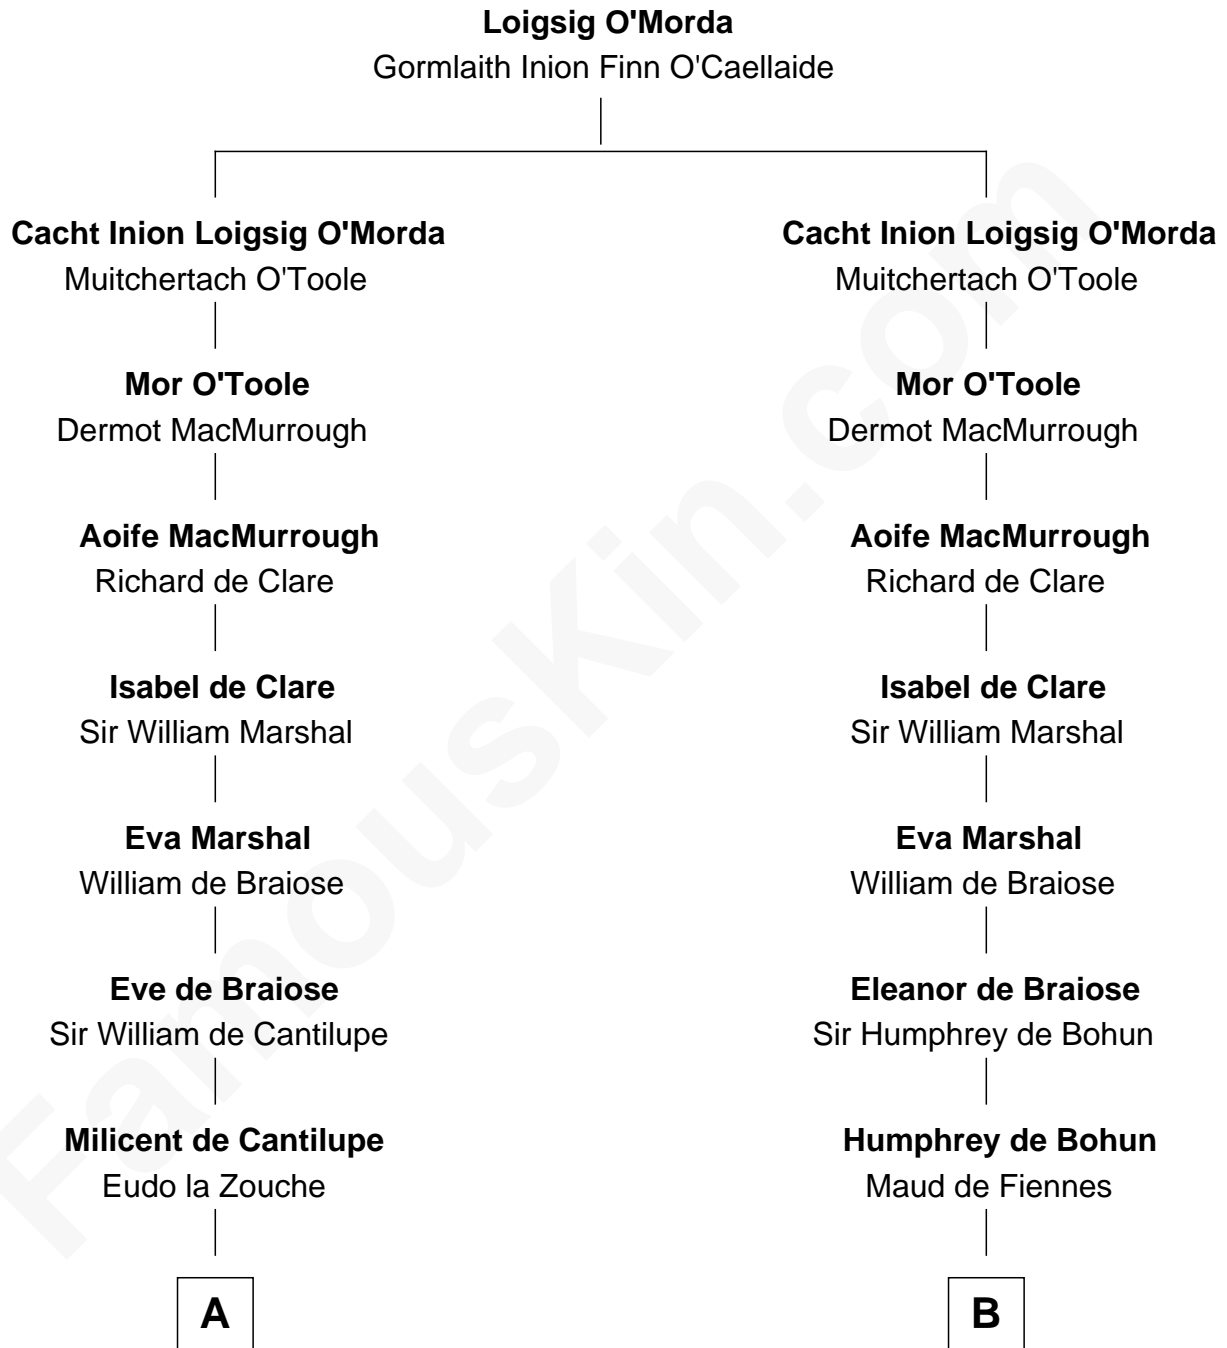

FamousKin.com Relationship Chart of

Thomas Nelson

Signer of the Declaration of Independence

21st cousin of

Carter Braxton

Signer of the Declaration of Independence

C

Col. George Reade

Elizabeth Martiau

Robert Reade

Mary Lilly

Margaret Reade

Thomas Nelson

William Nelson

Elizabeth Burwell

Thomas Nelson