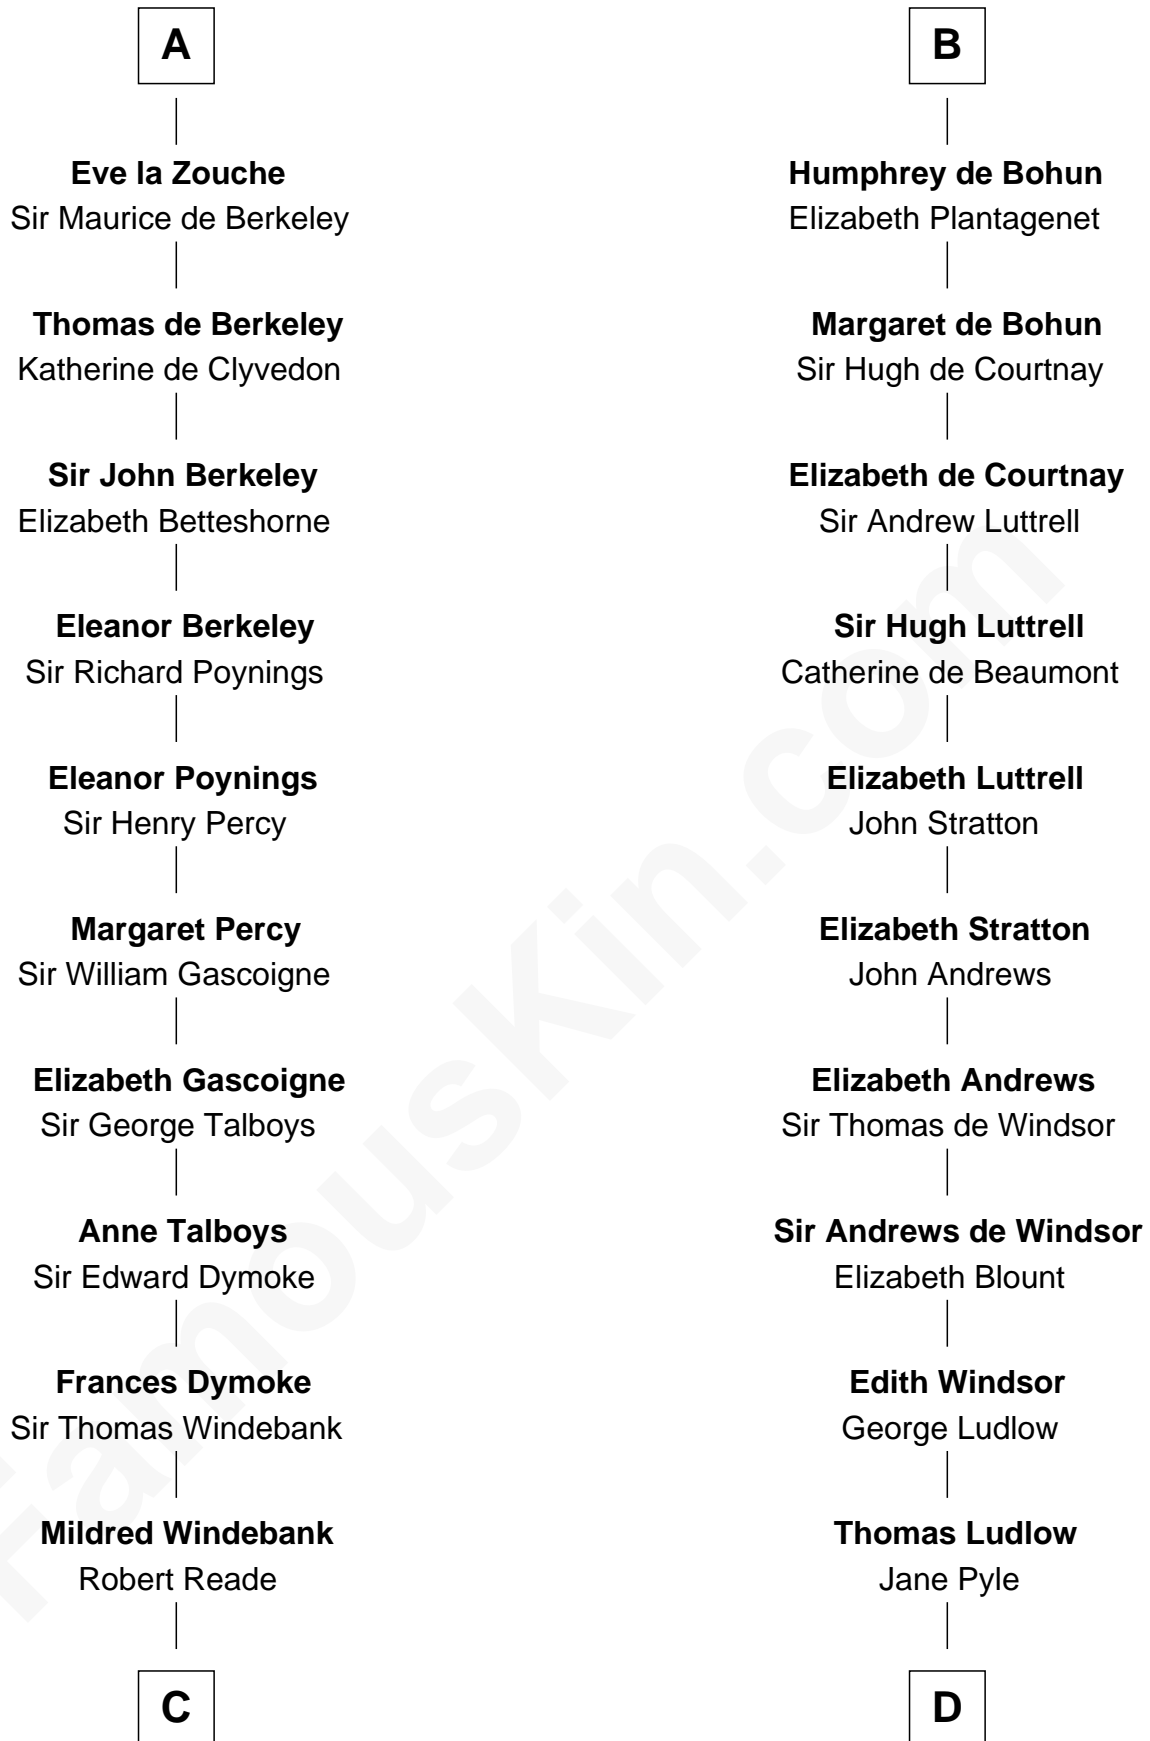

FamousKin.com Relationship Chart of

Thomas Nelson

Signer of the Declaration of Independence

21st cousin of

Carter Braxton

Signer of the Declaration of Independence

C

Col. George Reade

Elizabeth Martiau

Robert Reade

Mary Lilly

Margaret Reade

Thomas Nelson

William Nelson

Elizabeth Burwell

Thomas Nelson