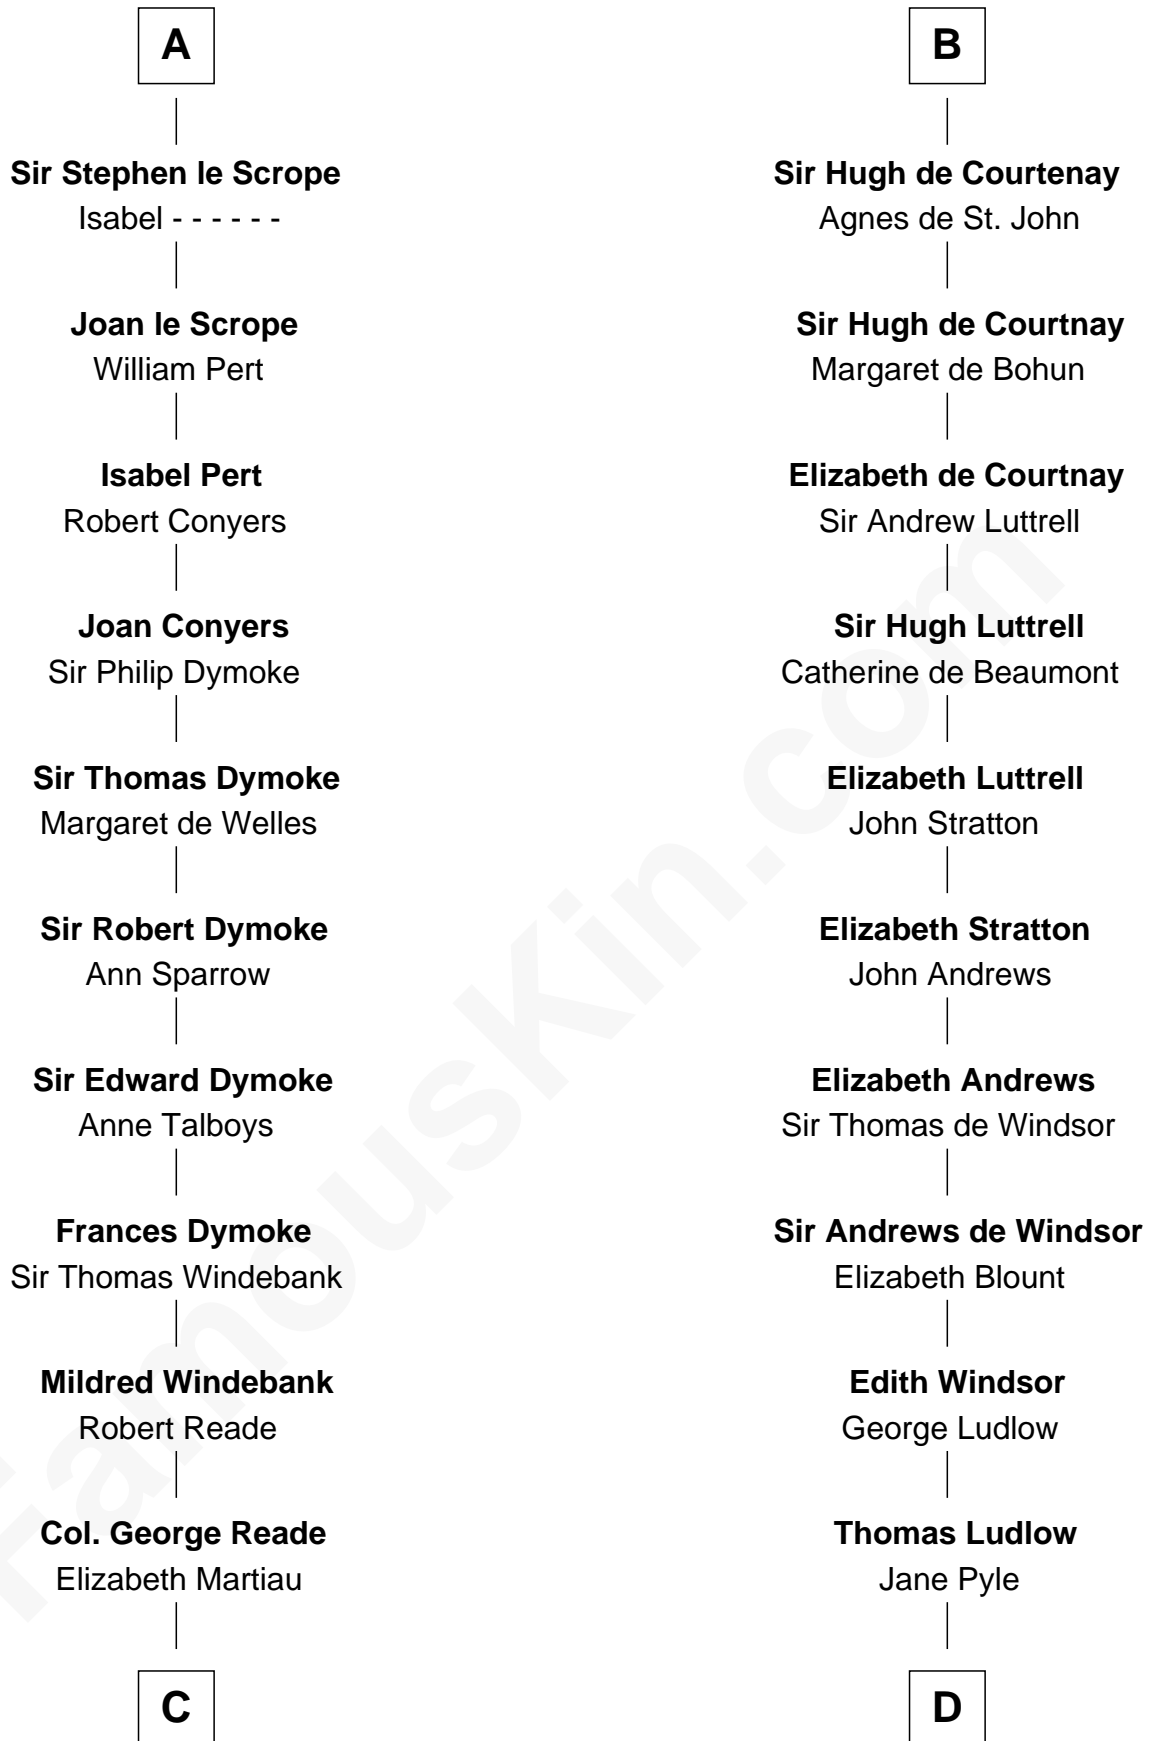

FamousKin.com

Relationship Chart of

Thomas Nelson

Signer of the Declaration of Independence

20th cousin 1 time removed of

Carter Braxton

Signer of the Declaration of Independence

C

Robert Reade

Mary Lilly

Margaret Reade

Thomas Nelson

William Nelson

Elizabeth Burwell

Thomas Nelson

Signer of Declaration of Independence