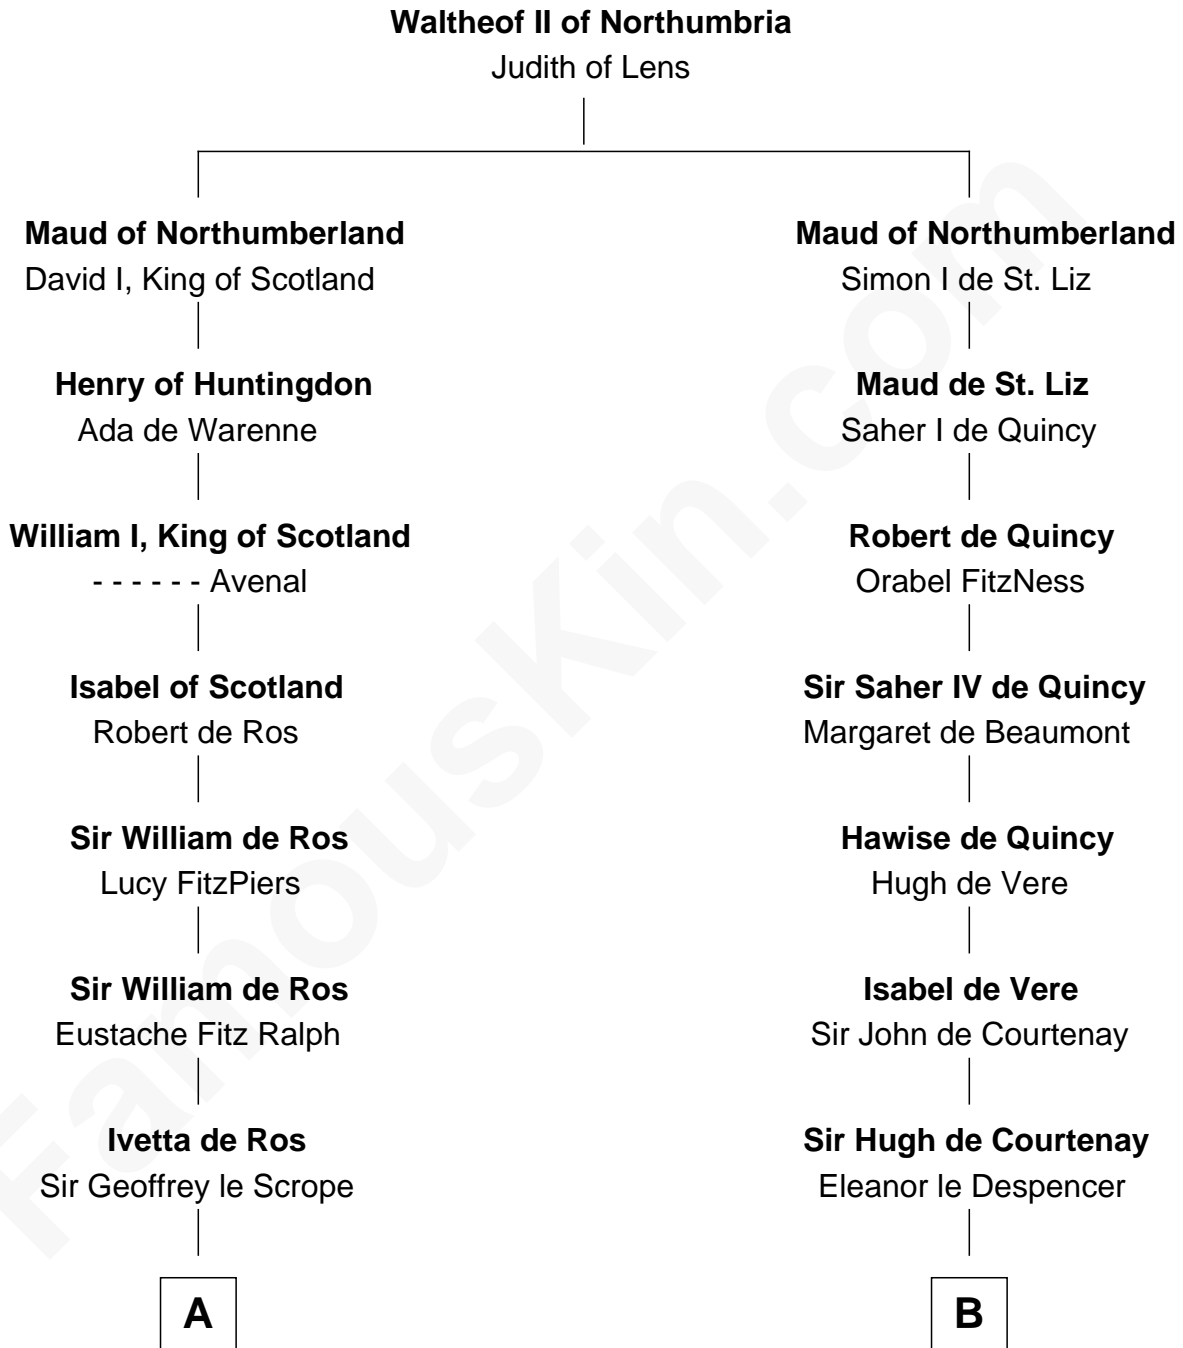

FamousKin.com

Relationship Chart of

Thomas Nelson

Signer of the Declaration of Independence

20th cousin 1 time removed of

Carter Braxton

Signer of the Declaration of Independence

C

Robert Reade

Mary Lilly

Margaret Reade

Thomas Nelson

William Nelson

Elizabeth Burwell

Thomas Nelson

Signer of Declaration of Independence