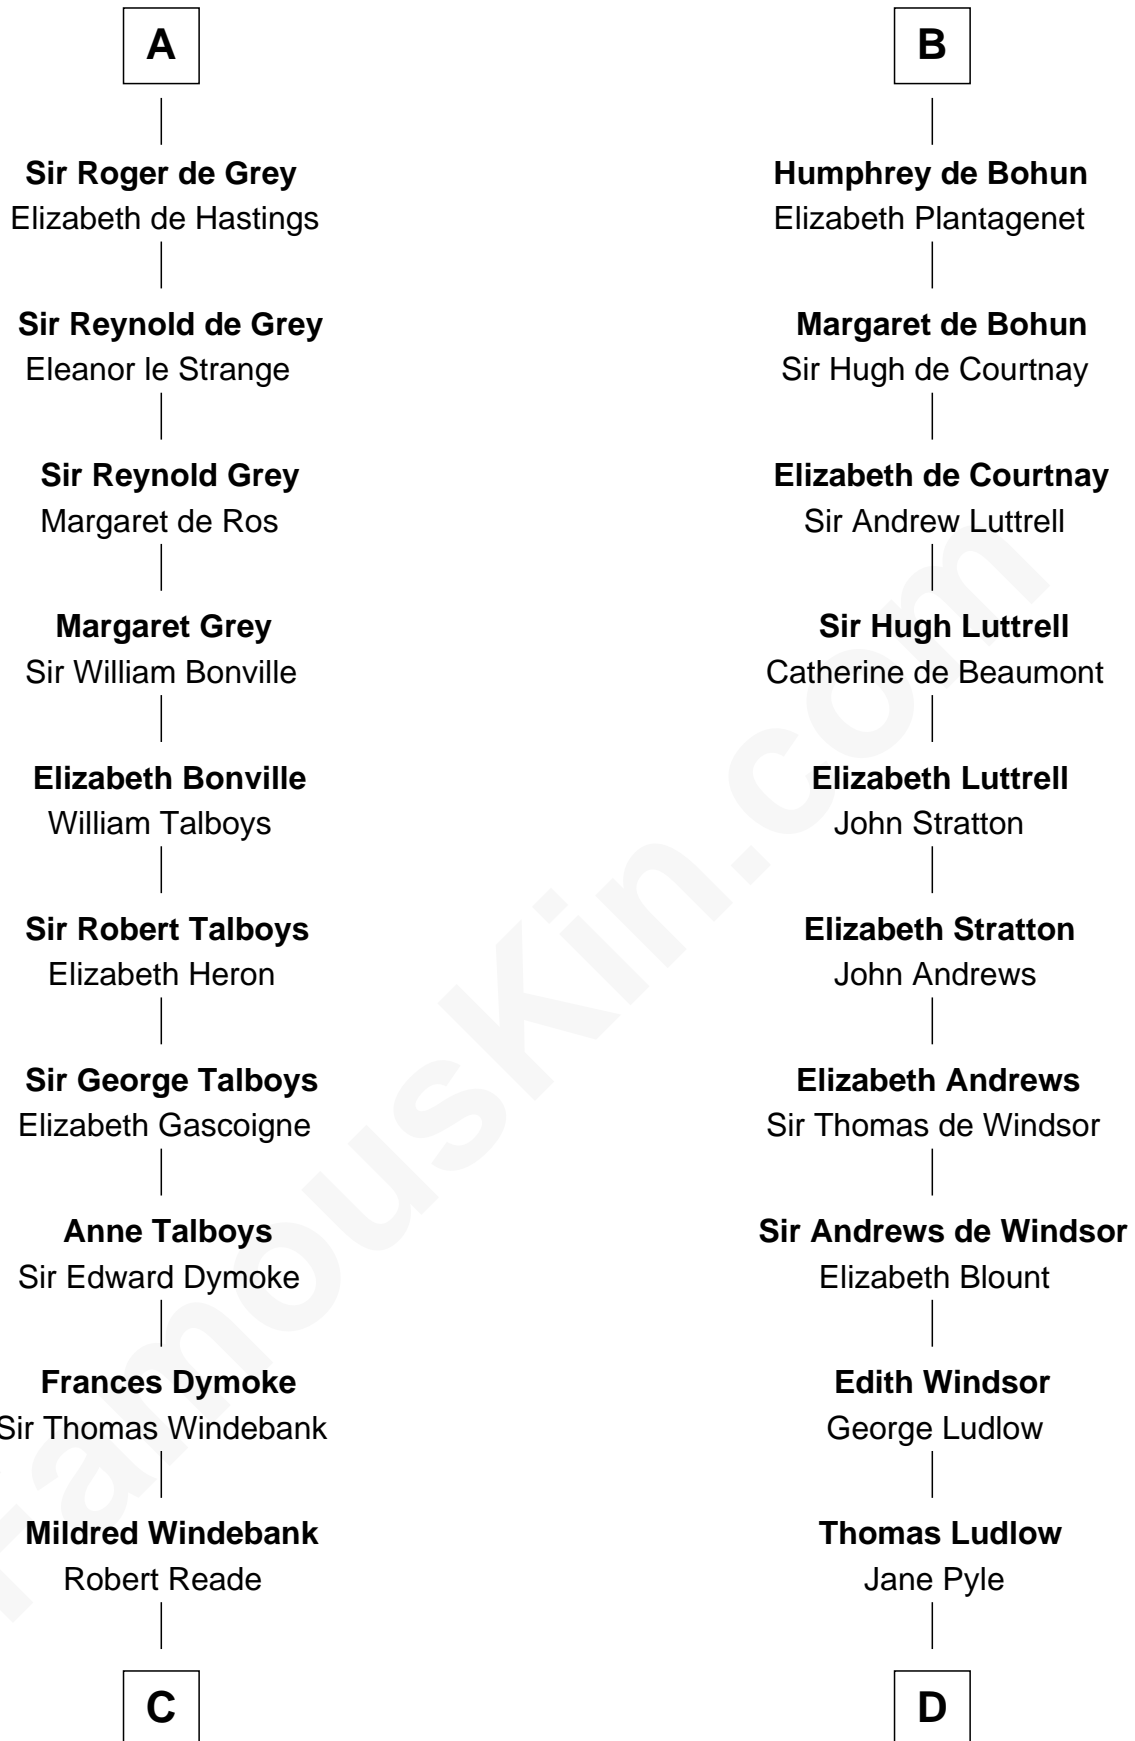

FamousKin.com Relationship Chart of

Thomas Nelson

Signer of the Declaration of Independence

21st cousin of

Carter Braxton

Signer of the Declaration of Independence

Walter of Gloucester

C

Col. George Reade

Elizabeth Martiau

Robert Reade

Mary Lilly

Margaret Reade

Thomas Nelson

William Nelson

Elizabeth Burwell