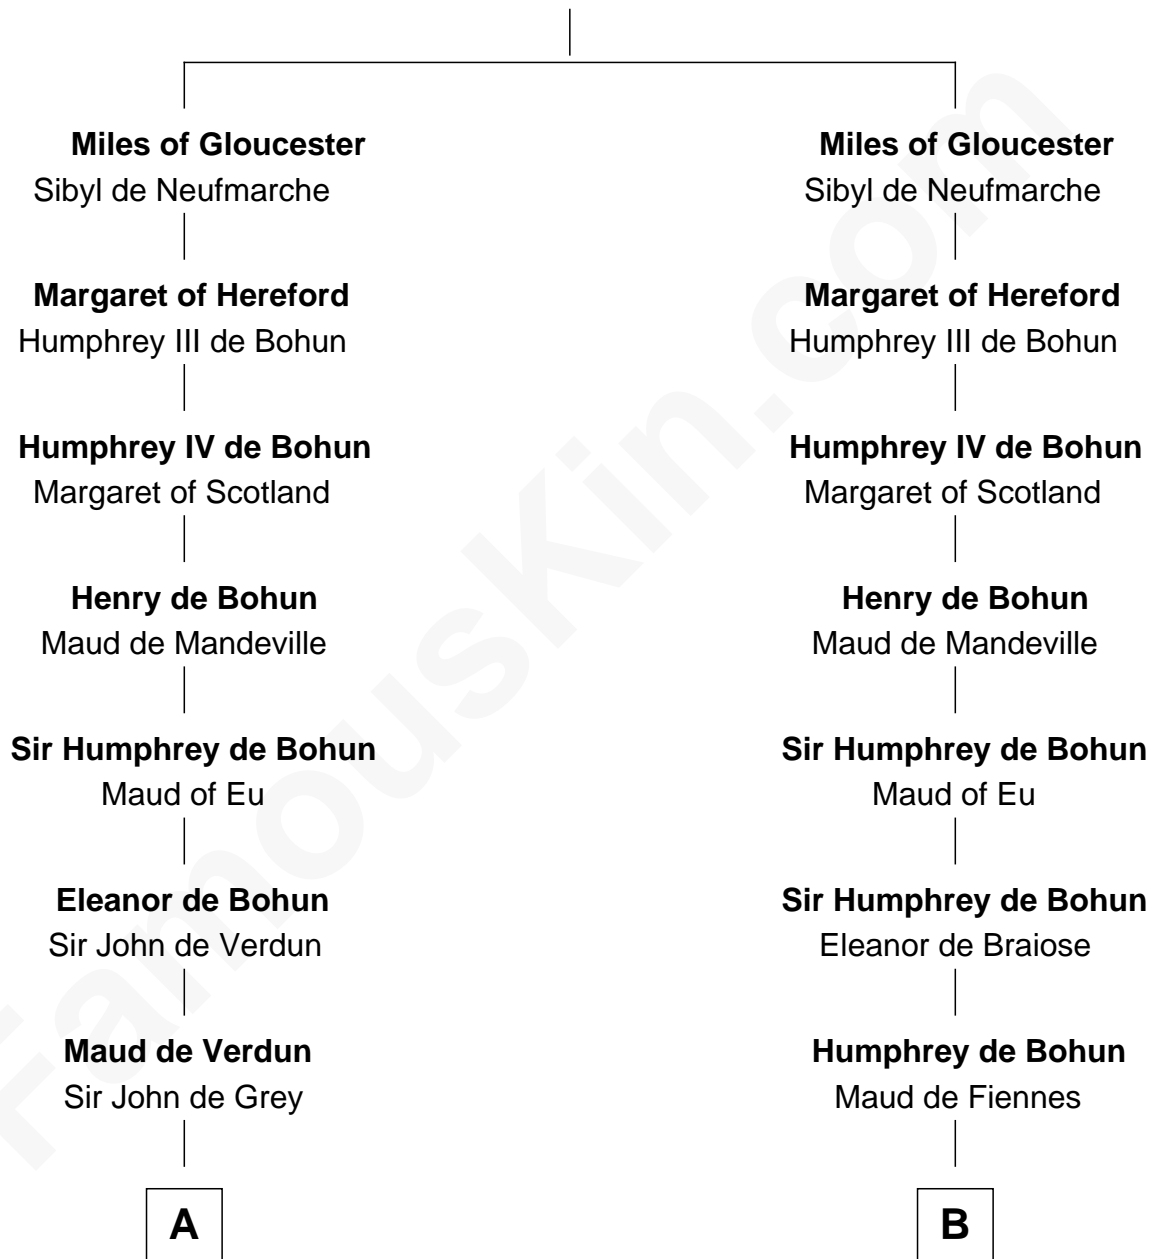

FamousKin.com Relationship Chart of

Thomas Nelson

Signer of the Declaration of Independence

21st cousin of

Carter Braxton

Signer of the Declaration of Independence

Walter of Gloucester

C

Col. George Reade

Elizabeth Martiau

Robert Reade

Mary Lilly

Margaret Reade

Thomas Nelson

William Nelson

Elizabeth Burwell

Thomas Nelson

Signer of Declaration of Independence

D

Gabriel Ludlow

Phillis - - - - -

Sarah Ludlow

Col. John Carter

Col. Robert Carter

Elizabeth Landon

Mary Carter

George Braxton

Carter Braxton

Signer of Declaration of Independence