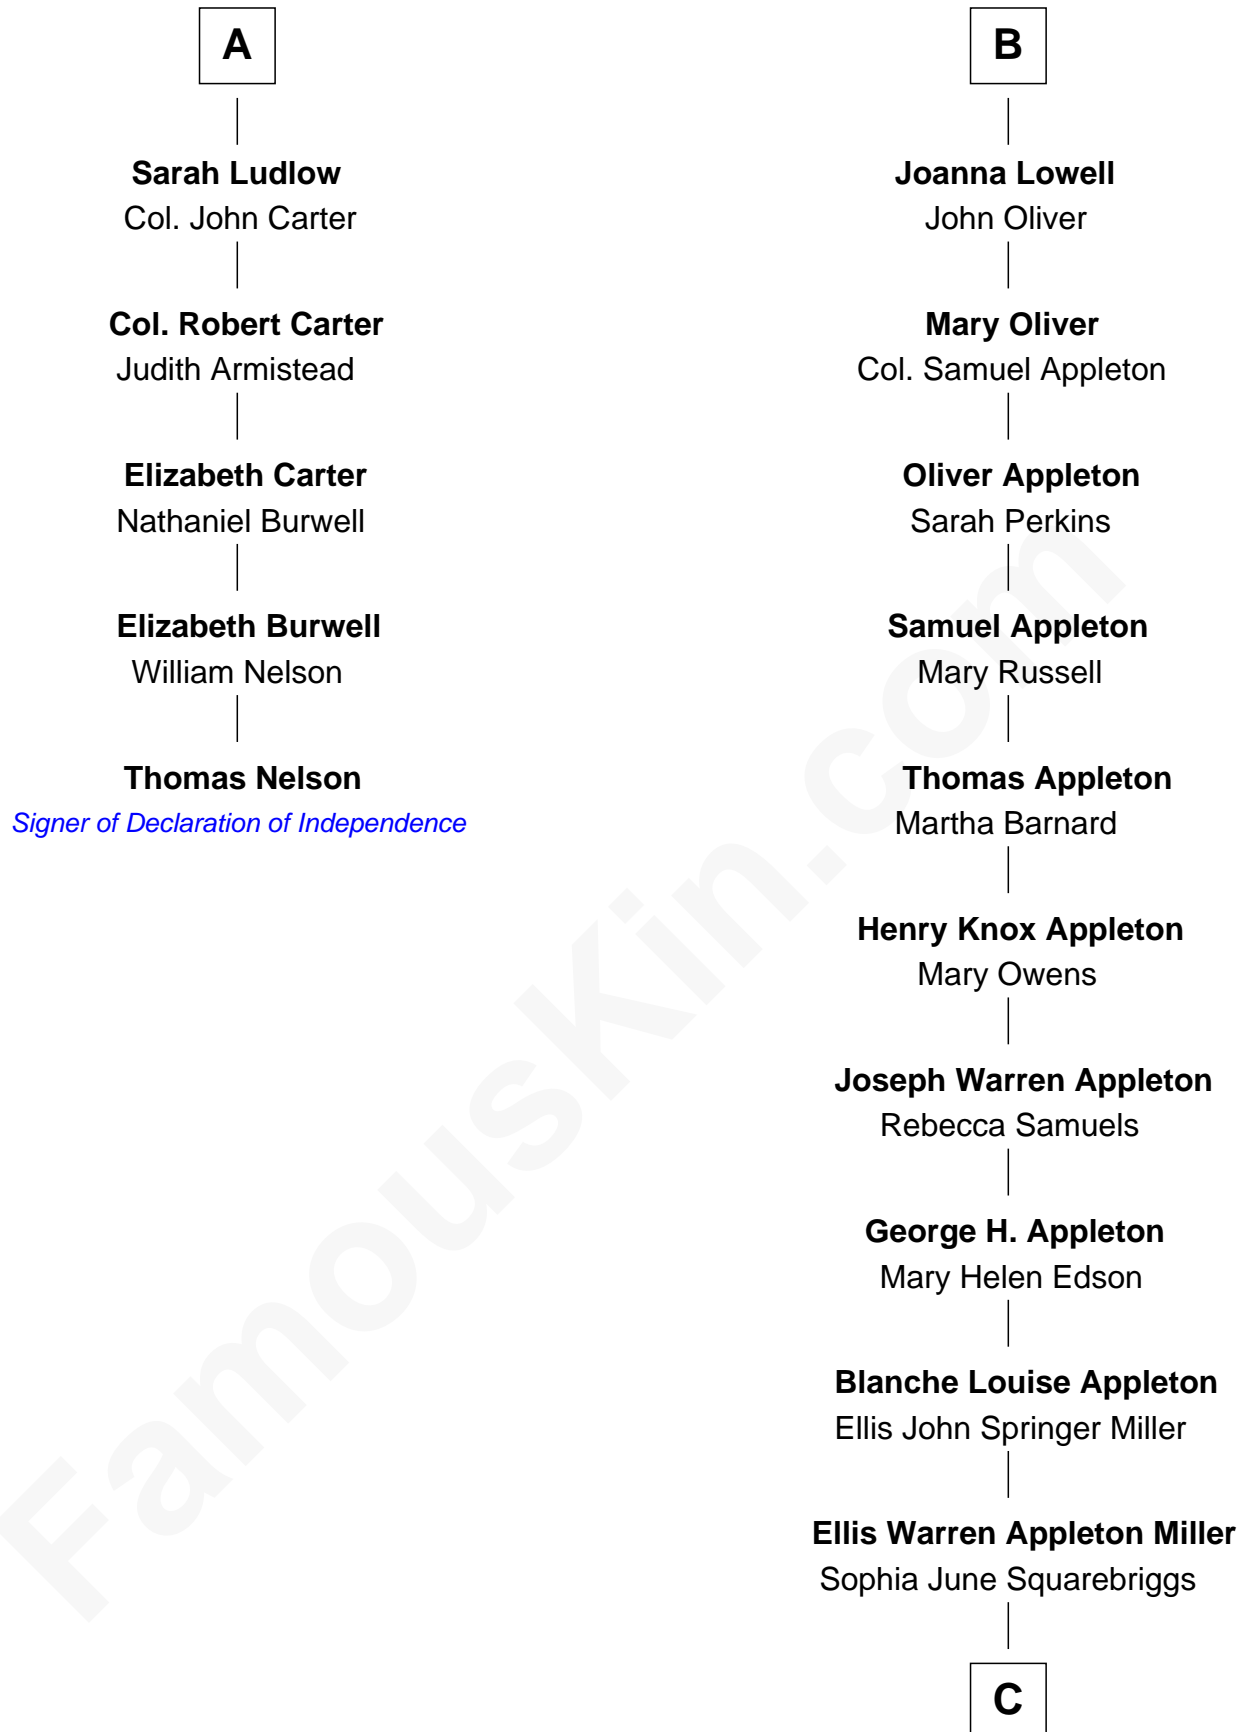

FamousKin.com

Relationship Chart of

Thomas Nelson

Signer of the Declaration of Independence

11th cousin 7 times removed of

Marie-Chantal Miller
Crown Princess of Greece

Sir Hugh Luttrell
Catherine de Beaumont

C

Robert Warren Miller
Marie Clara Pesantes

Marie-Chantal Miller
Crown Princess of Greece

FamousKin.com