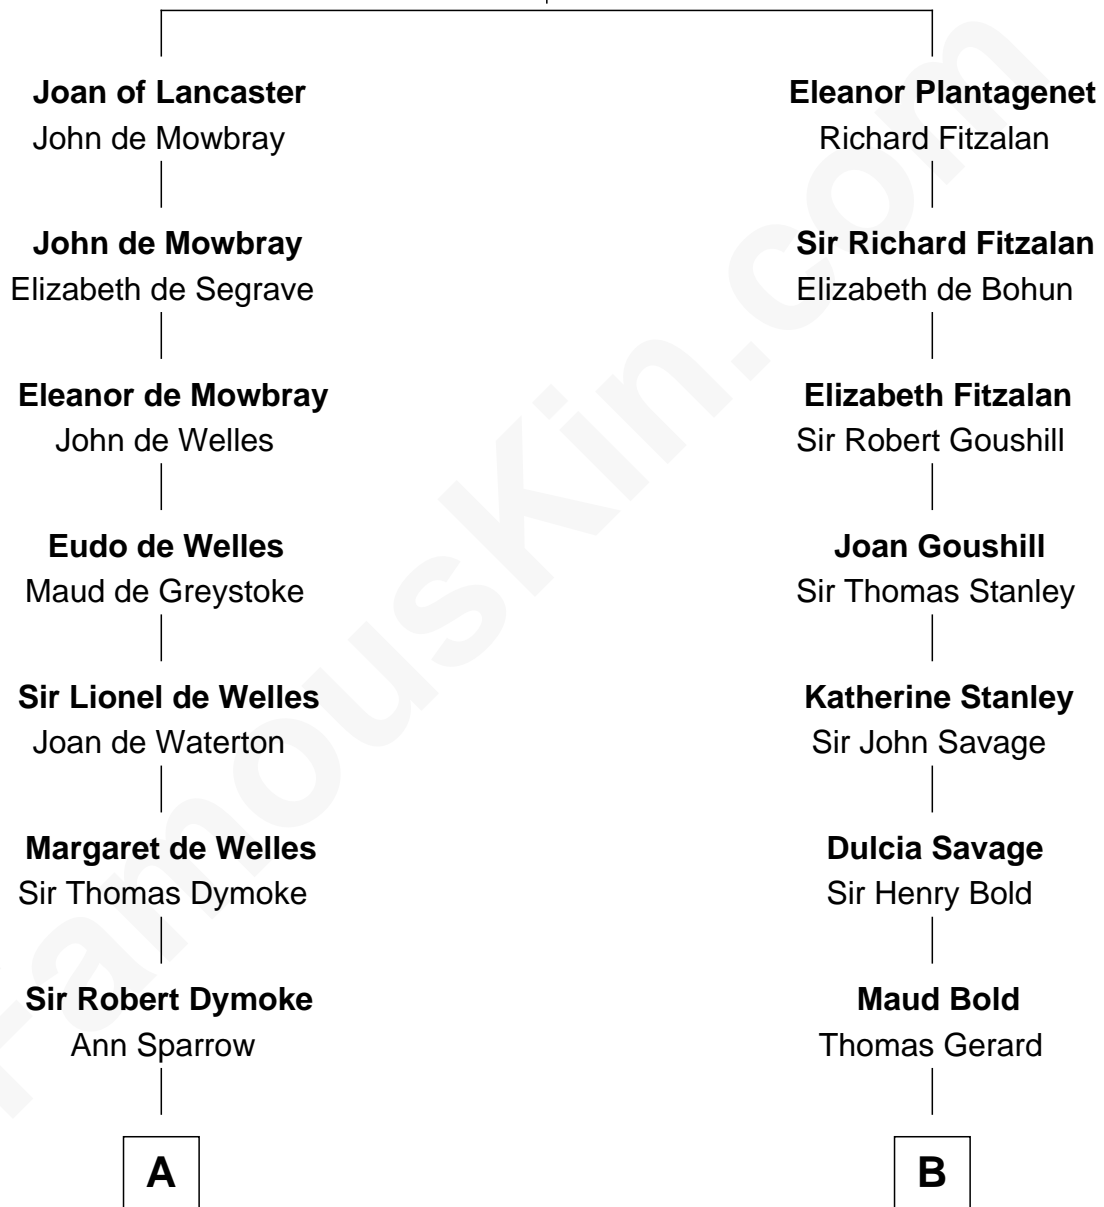

FamousKin.com Relationship Chart of

Thomas Nelson

Signer of the Declaration of Independence

14th cousin of

James Madison

4th U.S. President

Henry Plantagenet
Maud de Chaworth

A

Sir Edward Dymoke

Anne Talboys

Frances Dymoke

Sir Thomas Windebank

Mildred Windebank

Robert Reade

Col. George Reade

Elizabeth Martiau

Robert Reade

Mary Lilly

Margaret Reade

Thomas Nelson

William Nelson

Elizabeth Burwell

Thomas Nelson

Signer of Declaration of Independence