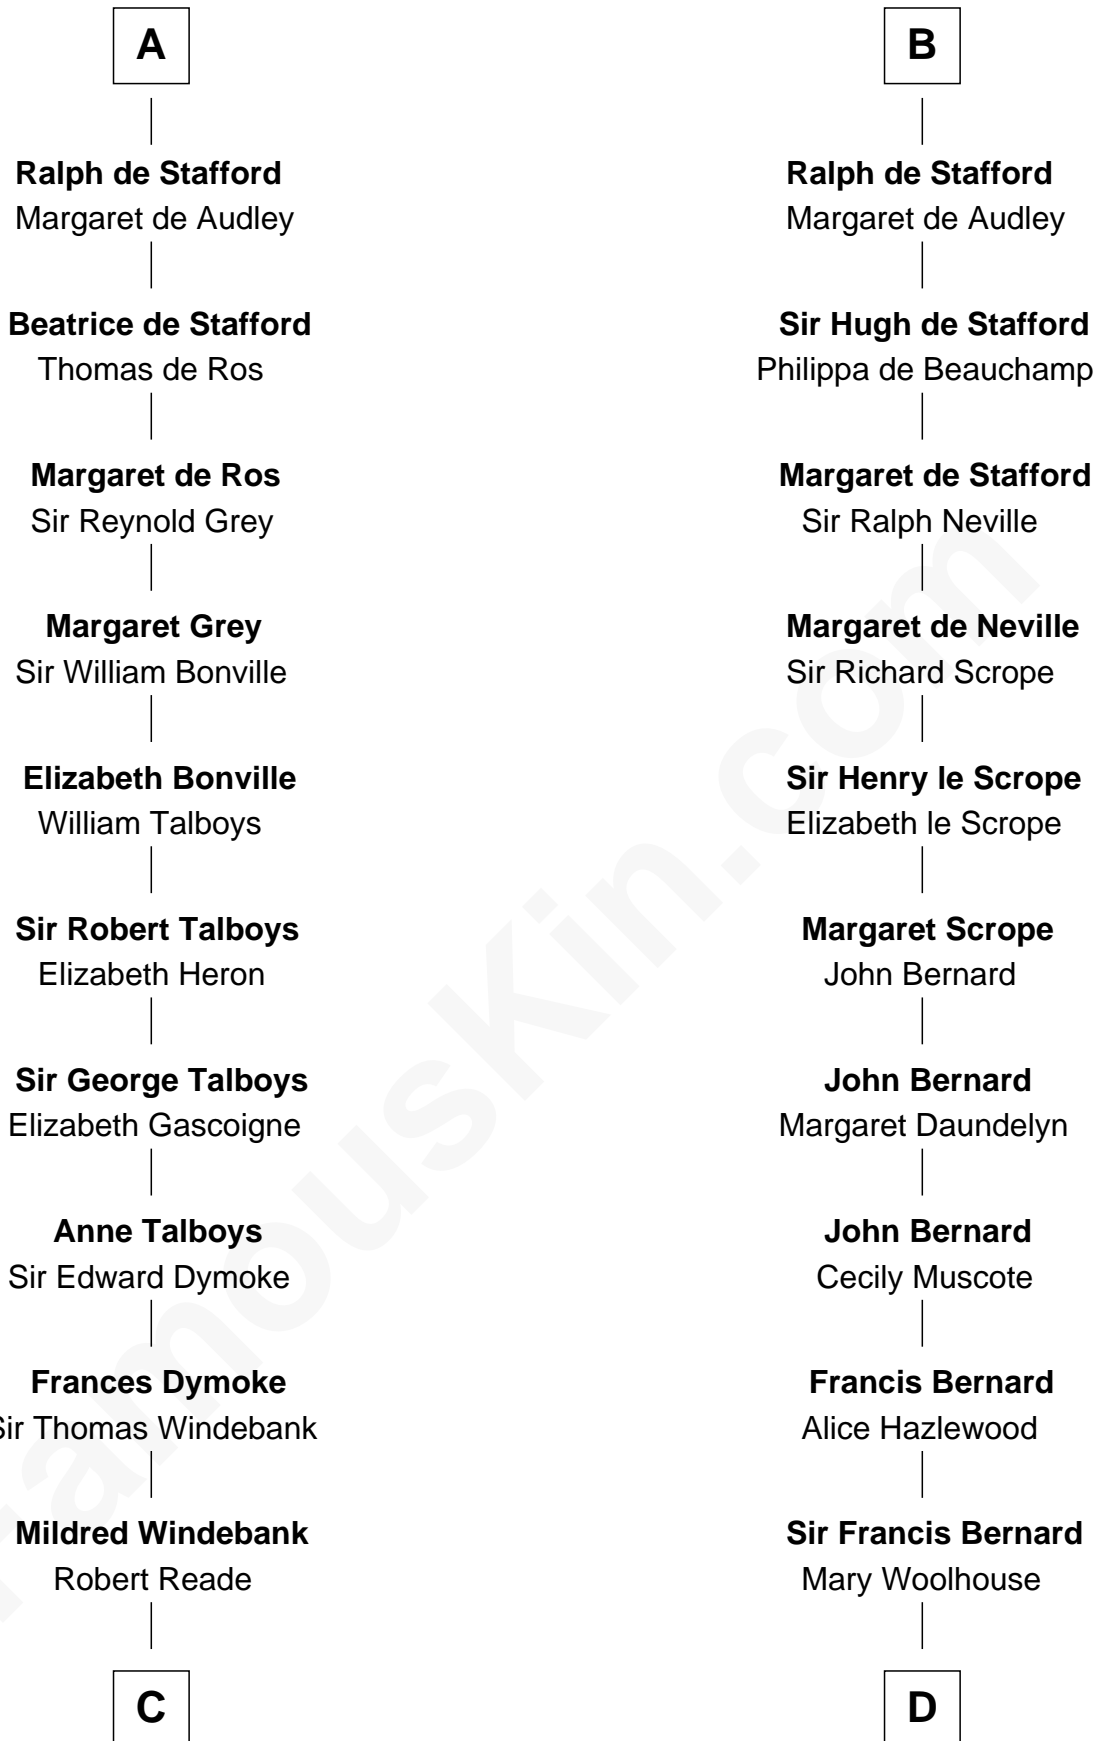

FamousKin.com Relationship Chart of

Thomas Nelson

Signer of the Declaration of Independence

21st cousin of

James Madison

4th U.S. President

William d'Aubenev

Maud le Bigod

C

Col. George Reade

Elizabeth Martiau

Robert Reade

Mary Lilly

Margaret Reade

Thomas Nelson

William Nelson