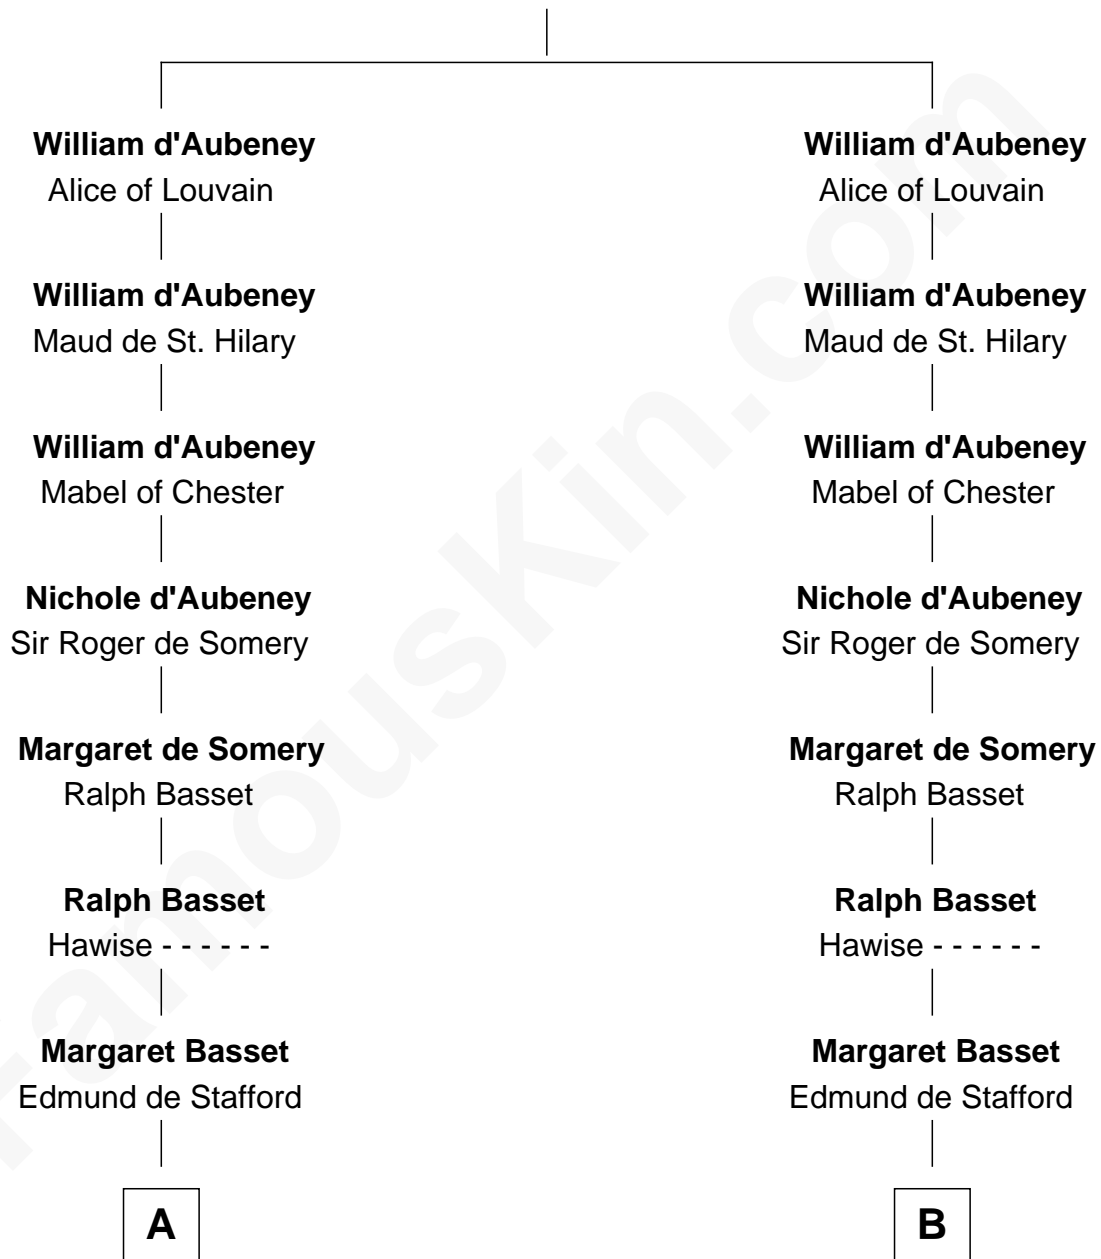

FamousKin.com Relationship Chart of

Thomas Nelson

Signer of the Declaration of Independence

21st cousin of

James Madison

4th U.S. President

William d'Aubenev

Maud le Bigod

C

Col. George Reade

Elizabeth Martiau

Robert Reade

Mary Lilly

Margaret Reade

Thomas Nelson

William Nelson