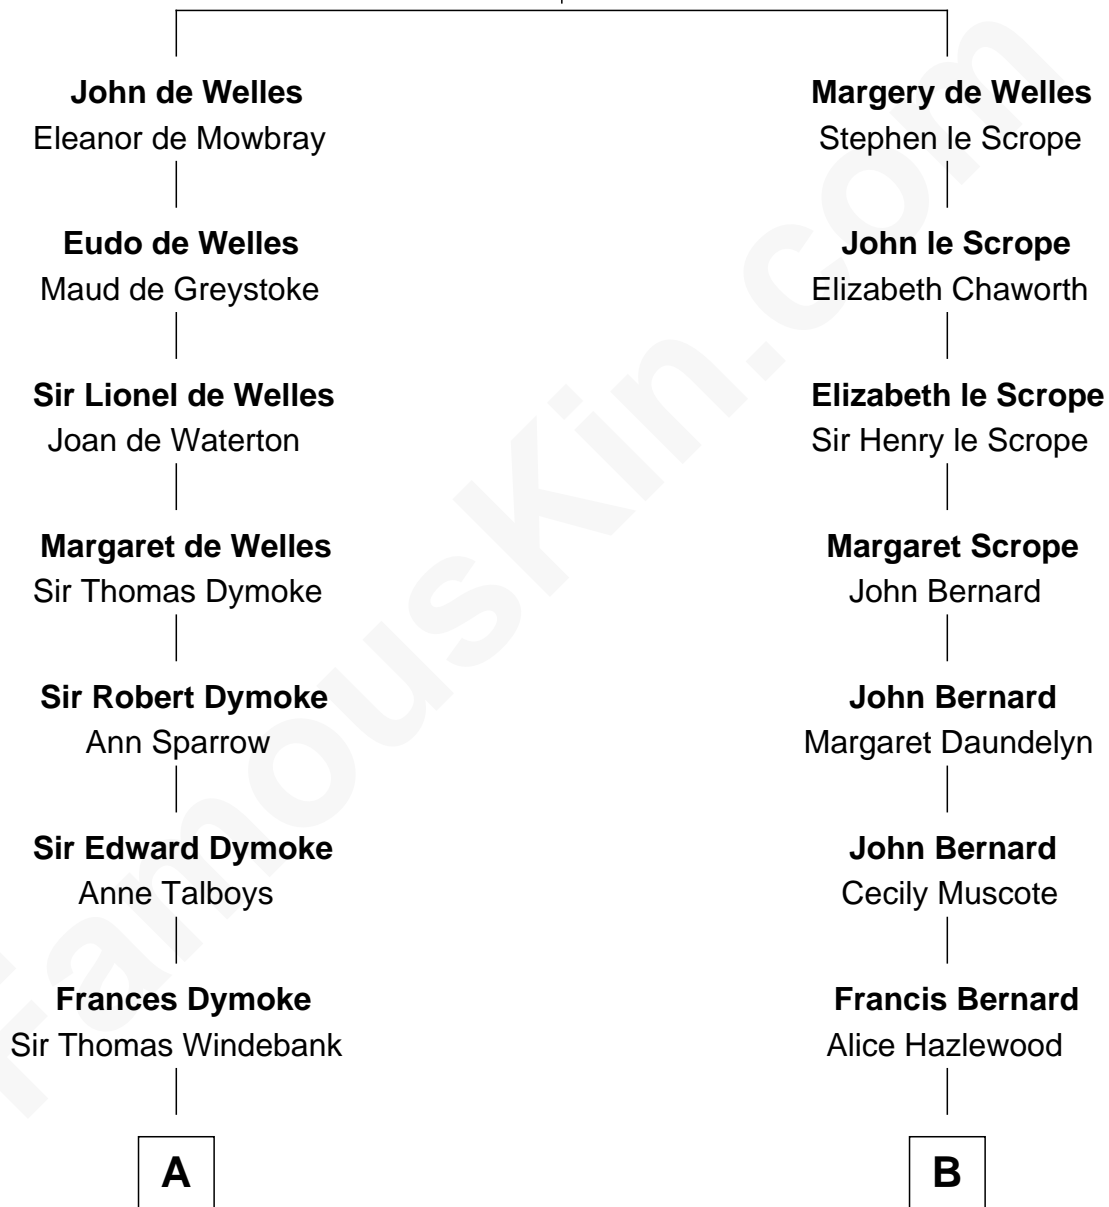

# FamousKin.com Relationship Chart of

**Thomas Nelson**

*Signer of the Declaration of Independence*

12th cousin of

**James Madison**

*4th U.S. President*

**John de Welles**

Maud de Roos

**A**

**Mildred Windebank**

Robert Reade

**Col. George Reade**

Elizabeth Martiau

**Robert Reade**

Mary Lilly

**Margaret Reade**

Thomas Nelson

**William Nelson**

Elizabeth Burwell

**Thomas Nelson**

*Signer of Declaration of Independence*

**B**

**Sir Francis Bernard**

Mary Woolhouse