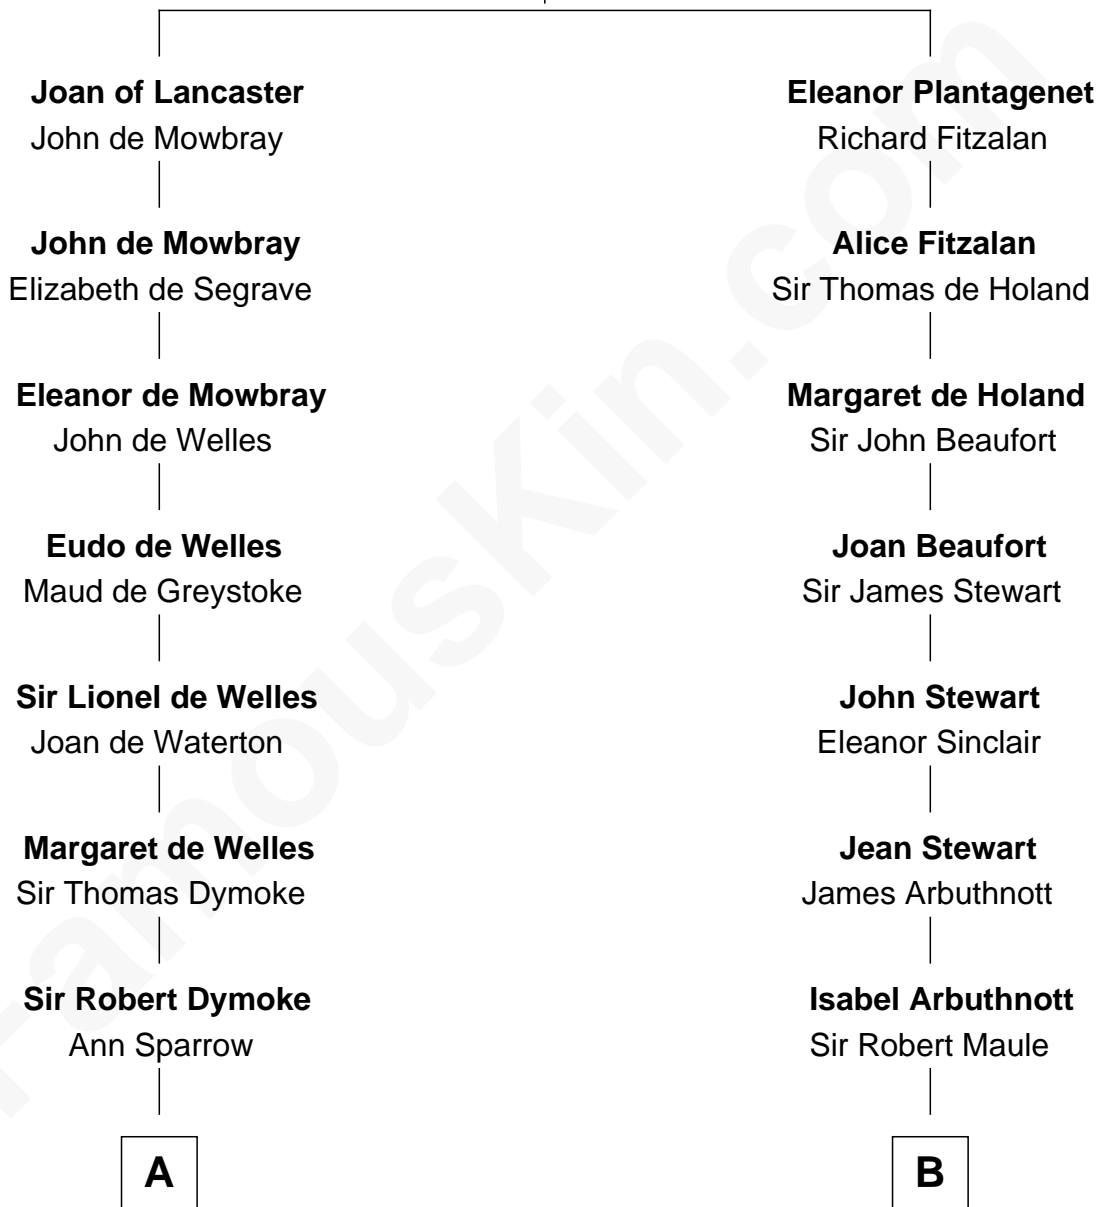

FamousKin.com

Relationship Chart of Thomas Nelson

Signer of the Declaration of Independence

14th cousin 2 times removed of

Helen Keller

Author and Activist

Henry Plantagenet
Maud de Chaworth

A

Sir Edward Dymoke

Anne Talboys

Frances Dymoke

Sir Thomas Windebank

Mildred Windebank

Robert Reade

Col. George Reade

Elizabeth Martiau

Robert Reade

Mary Lilly

Margaret Reade

Thomas Nelson

William Nelson

Elizabeth Burwell

Thomas Nelson

Signer of Declaration of Independence