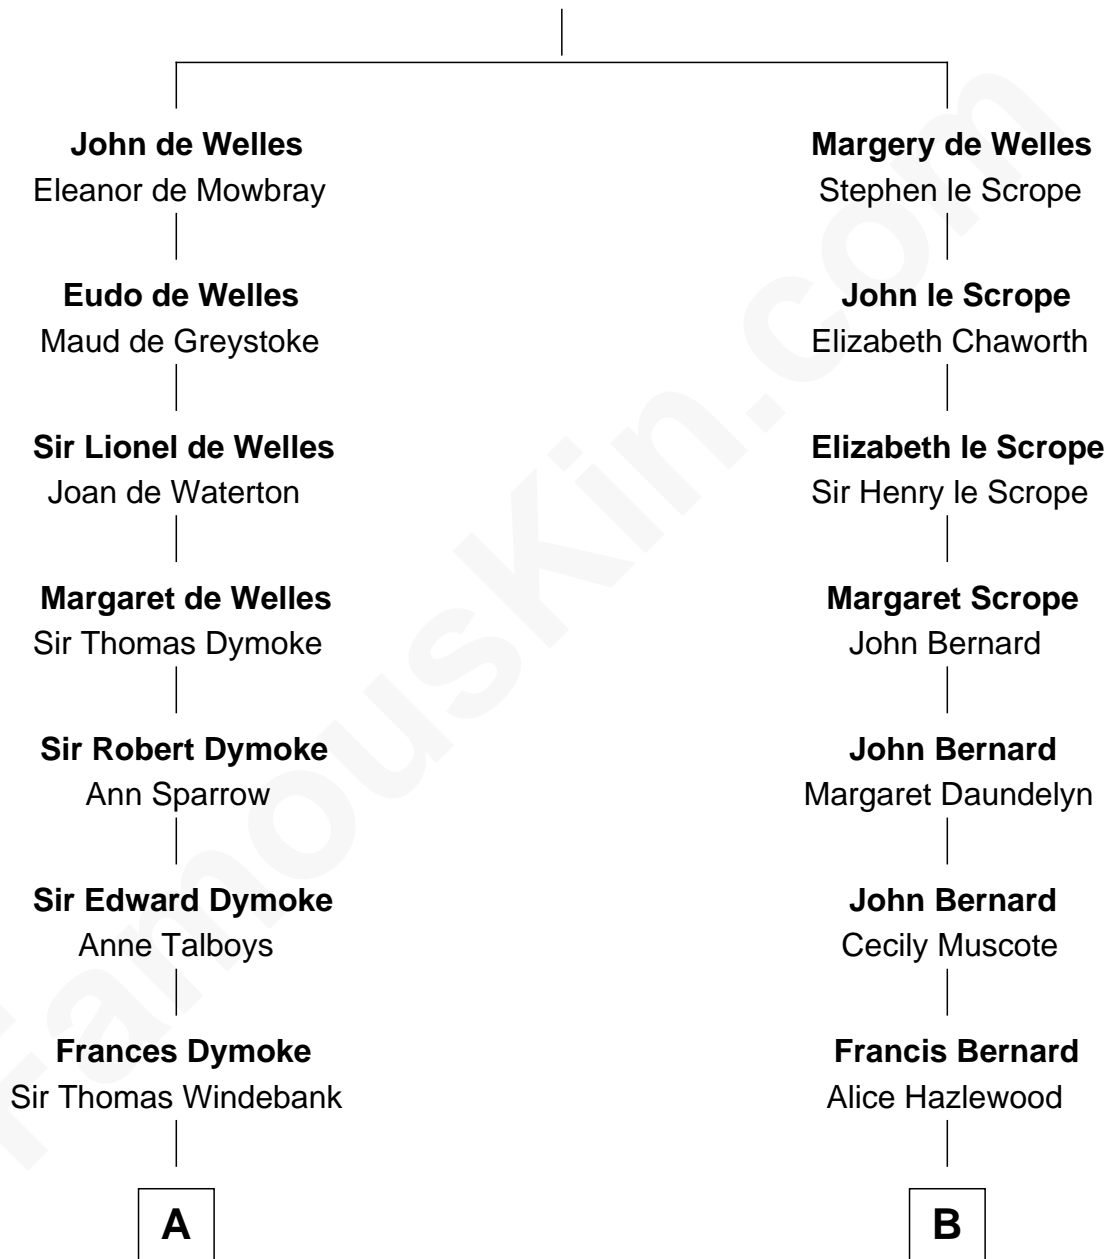

FamousKin.com

Relationship Chart of

Thomas Nelson

Signer of the Declaration of Independence

12th cousin 3 times removed of

Helen Keller

Author and Activist

John de Welles

Maud de Roos

A

Mildred Windebank

Robert Reade

Col. George Reade

Elizabeth Martiau

Robert Reade

Mary Lilly