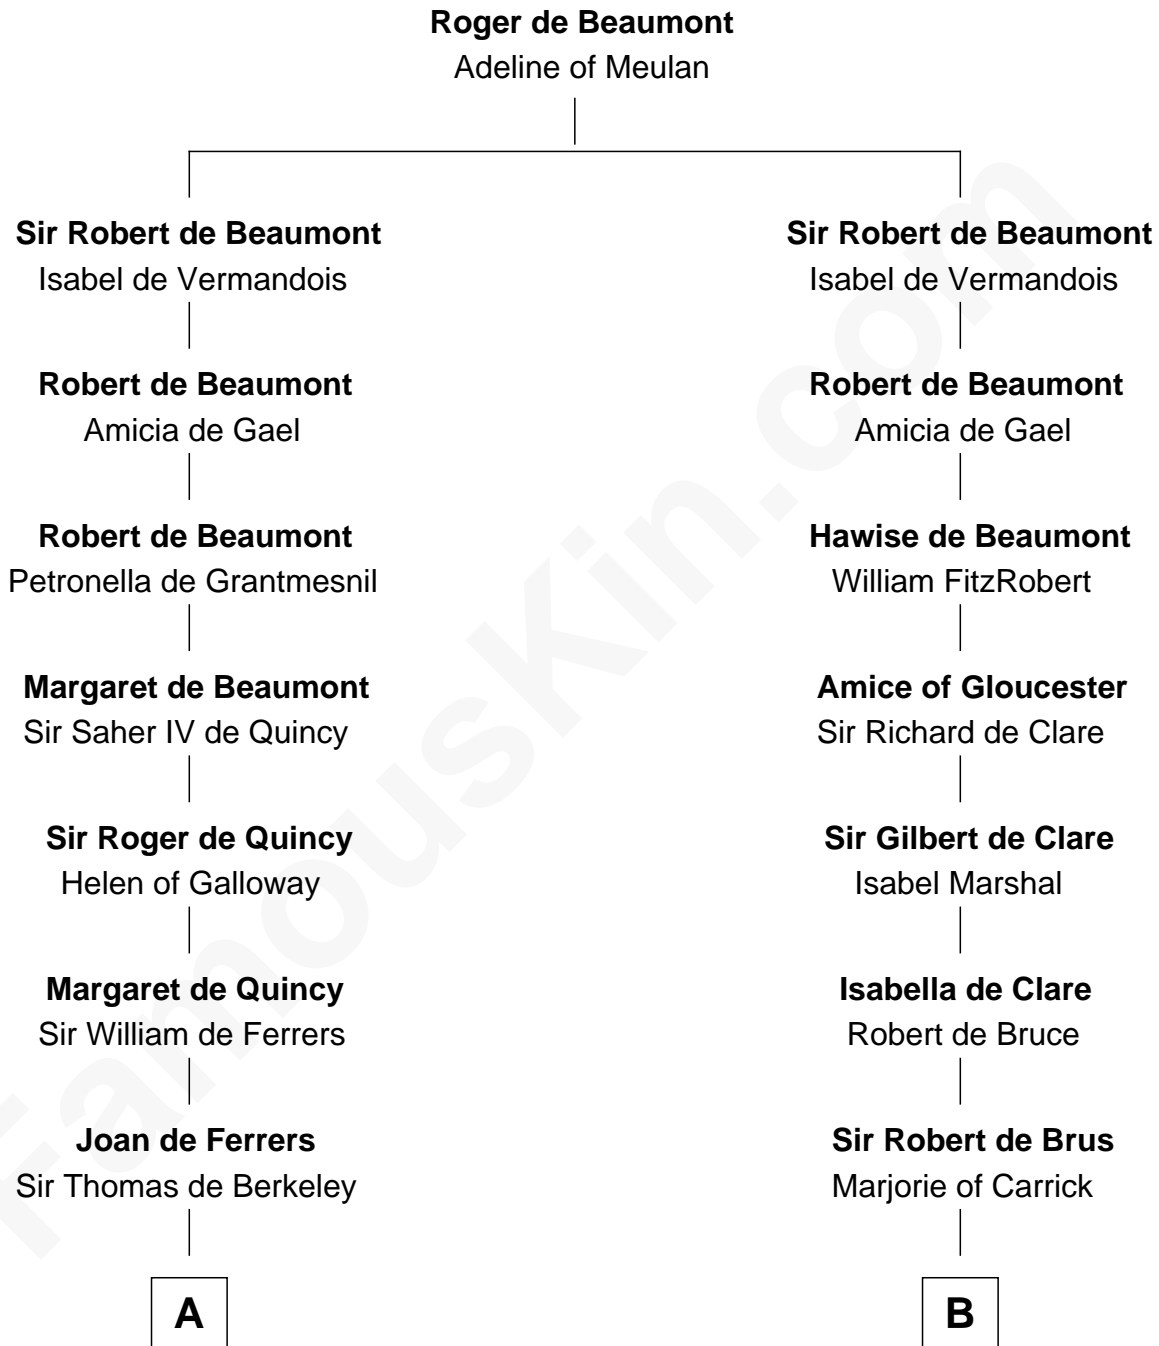

FamousKin.com Relationship Chart of

Thomas Nelson

Signer of the Declaration of Independence

21st cousin of

Philip Livingston

Signer of the Declaration of Independence

C

Col. George Reade

Elizabeth Martiau

Robert Reade

Mary Lilly

Margaret Reade

Thomas Nelson

William Nelson

Elizabeth Burwell

Thomas Nelson