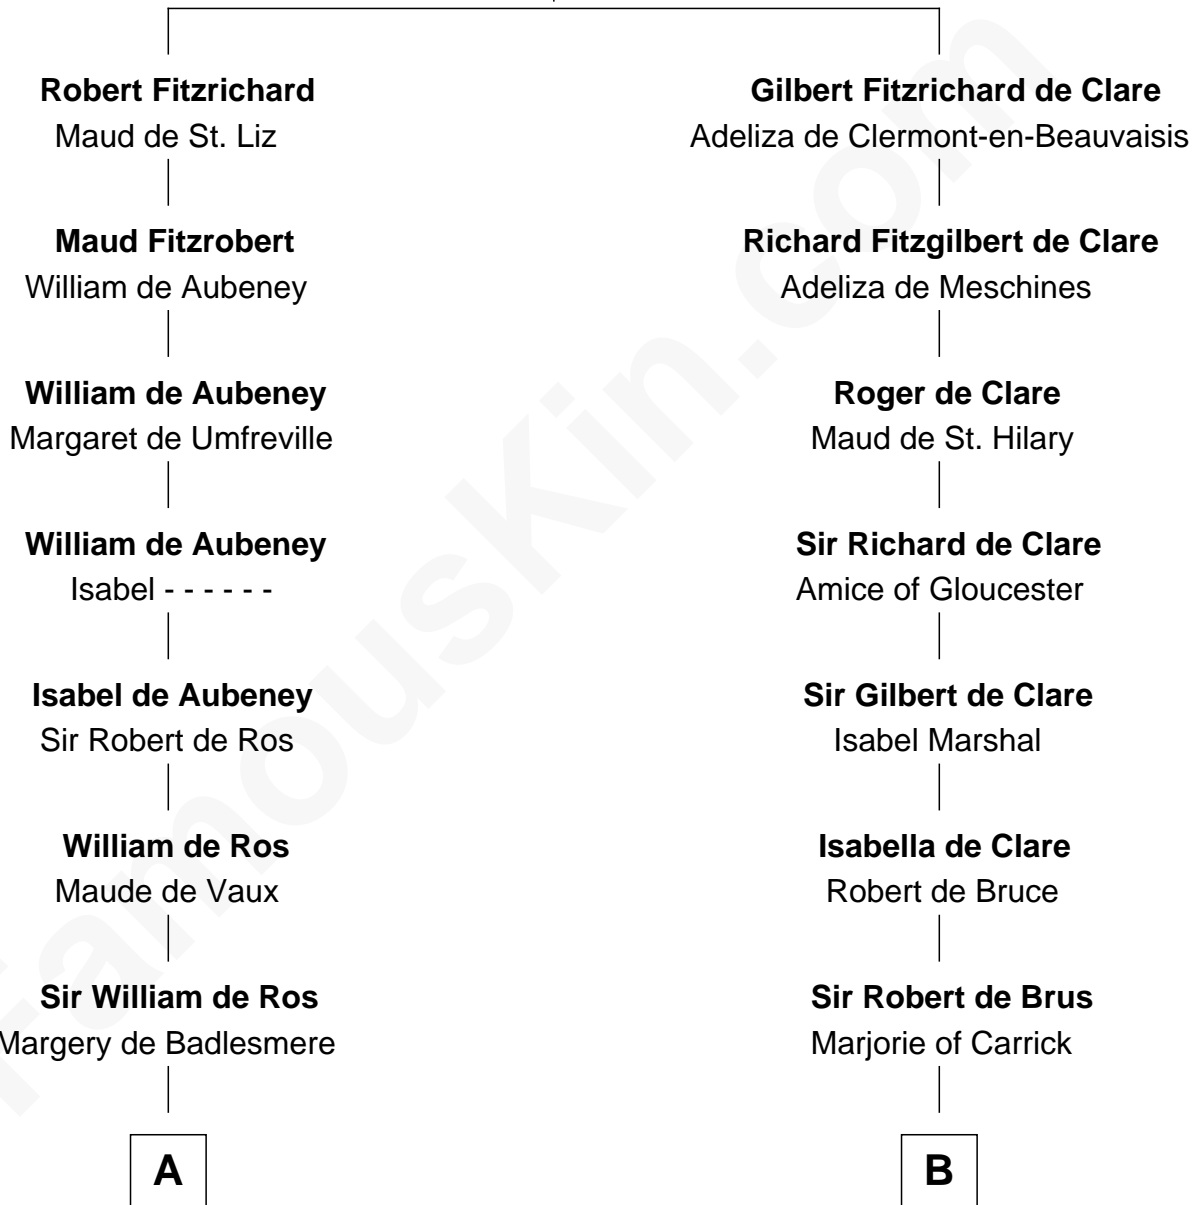

FamousKin.com

Relationship Chart of

Thomas Nelson

Signer of the Declaration of Independence

20th cousin 1 time removed of

Philip Livingston

Signer of the Declaration of Independence

Richard Fitzgilbert

Rohese Giffard

C

Robert Reade

Mary Lilly

Margaret Reade

Thomas Nelson

William Nelson

Elizabeth Burwell