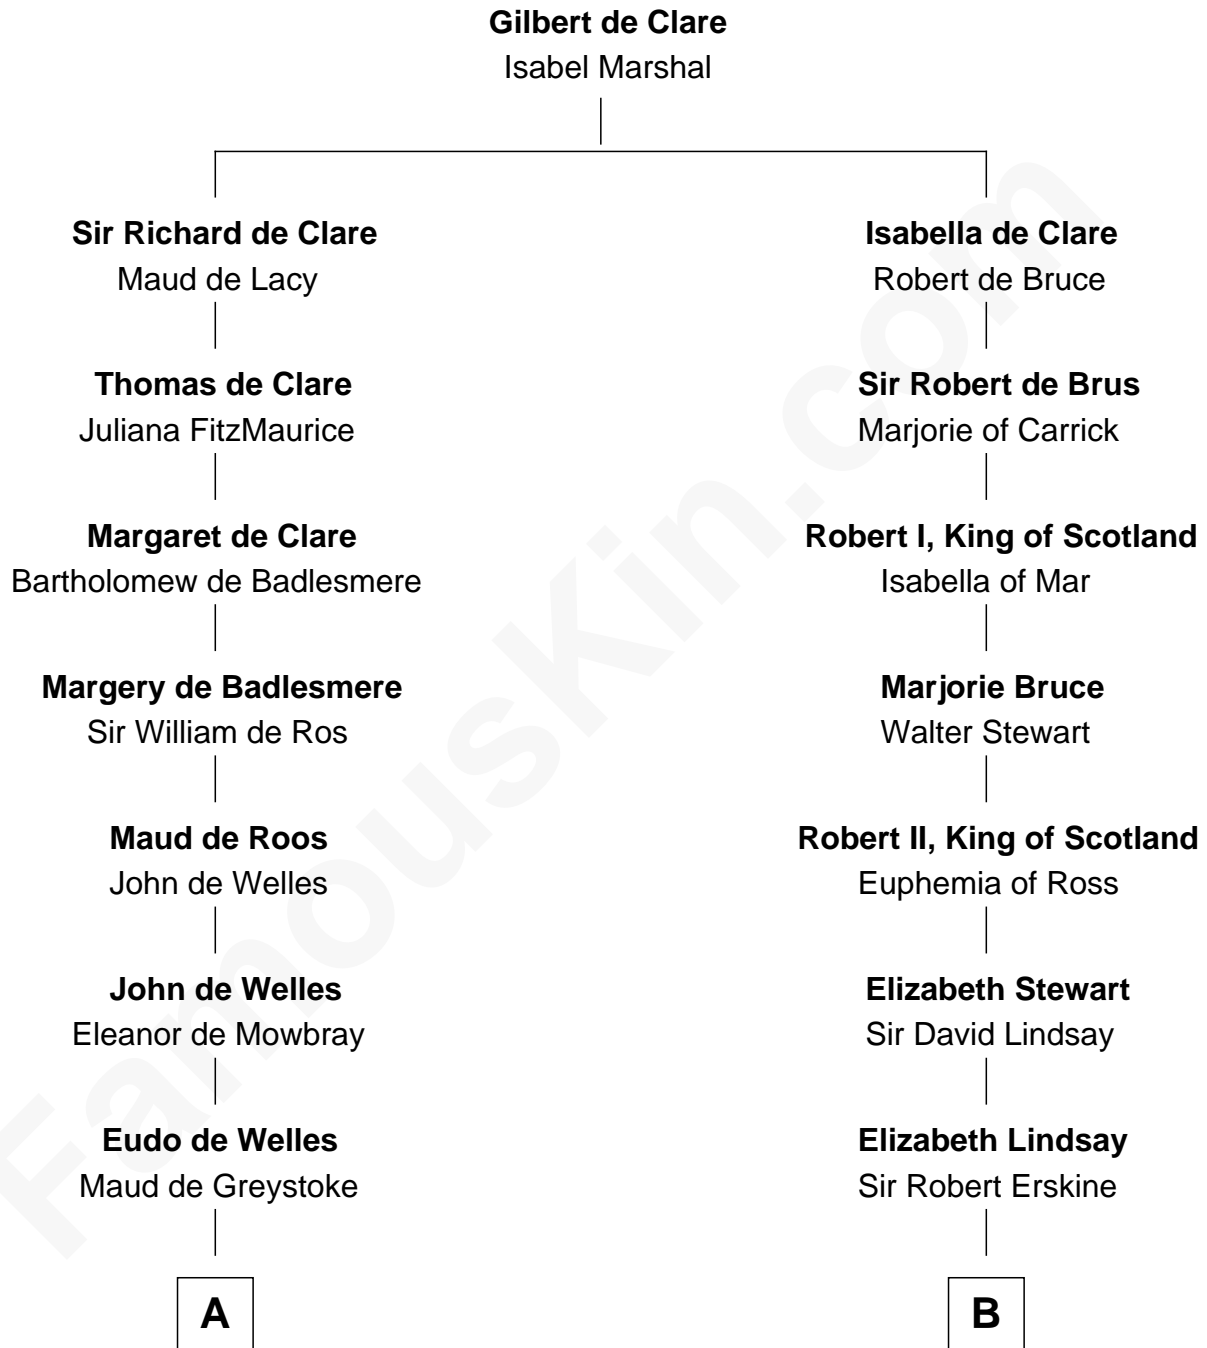

FamousKin.com

Relationship Chart of

Thomas Nelson

Signer of the Declaration of Independence

16th cousin 1 time removed of

Philip Livingston

Signer of the Declaration of Independence

A

Sir Lionel de Welles

Joan de Waterton

Margaret de Welles

Sir Thomas Dymoke

Sir Robert Dymoke

Ann Sparrow

Sir Edward Dymoke

Anne Talboys

Frances Dymoke

Sir Thomas Windebank

Mildred Windebank

Robert Reade

Col. George Reade

Elizabeth Martiau

Robert Reade

Mary Lilly