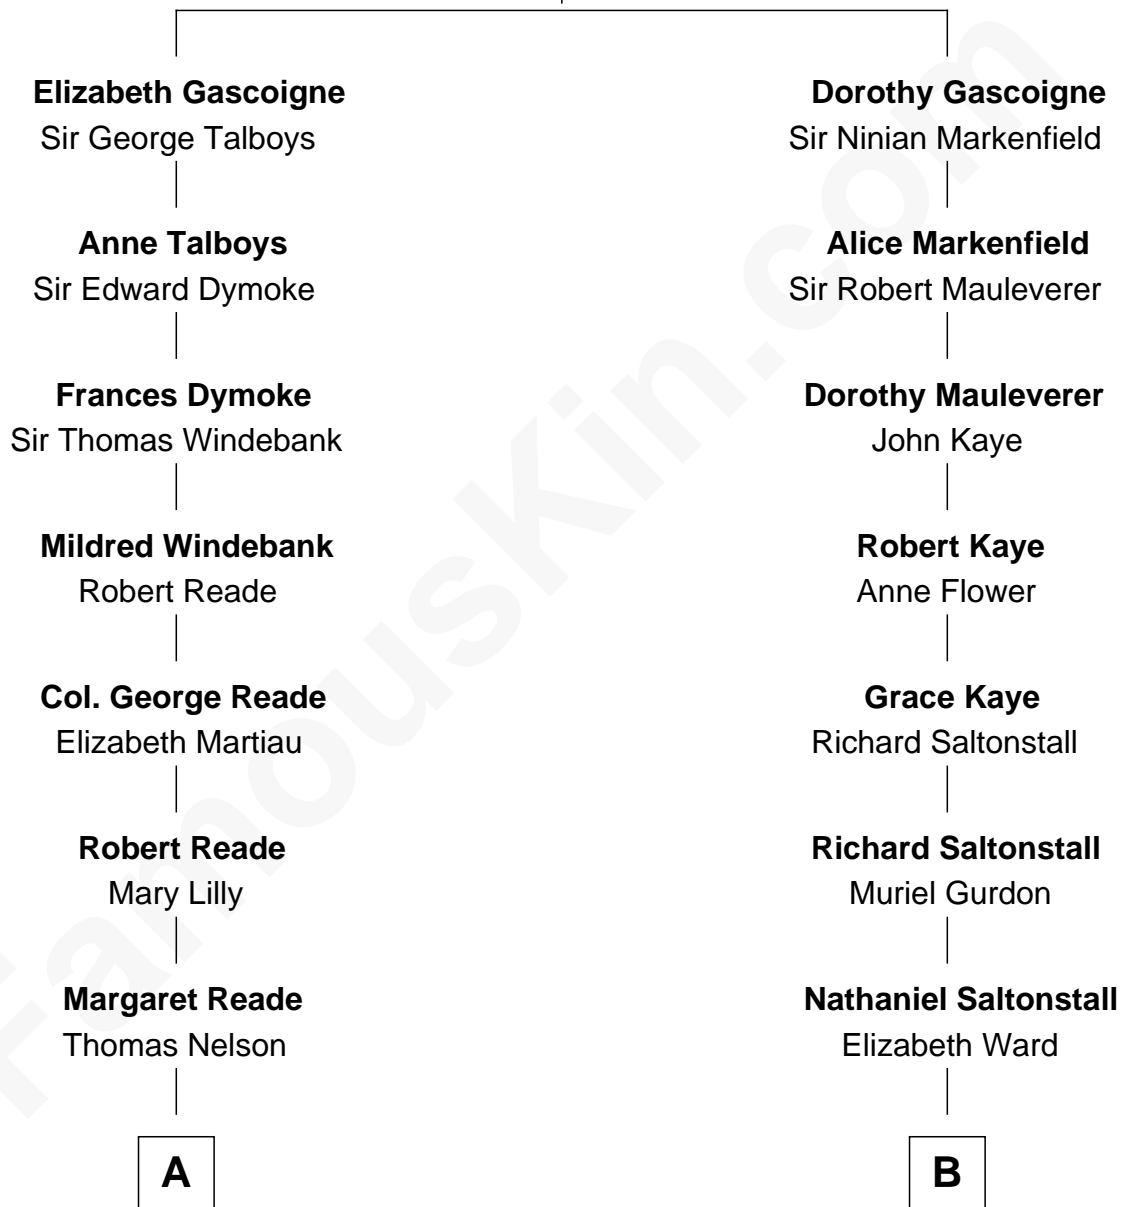

FamousKin.com

Relationship Chart of

Thomas Nelson

Signer of the Declaration of Independence

8th cousin 5 times removed of

Leverett Saltonstall

55th Governor of Massachusetts

Sir William Gascoigne

Margaret Percy

A

William Nelson
Elizabeth Burwell

Thomas Nelson
Signer of Declaration of Independence

B

Col. Richard Saltonstall
Mehitabel Wainwright

Richard Saltonstall
Mary Cooke

Dr. Nathaniel Saltonstall
Anna White

Leverett Saltonstall
Mary Elizabeth Sanders

Leverett Saltonstall
Rose Smith Lee

Richard Middlecott Saltonstall
Eleanor Brooks

Leverett Saltonstall
55th Governor of Massachusetts

FamousKin.com