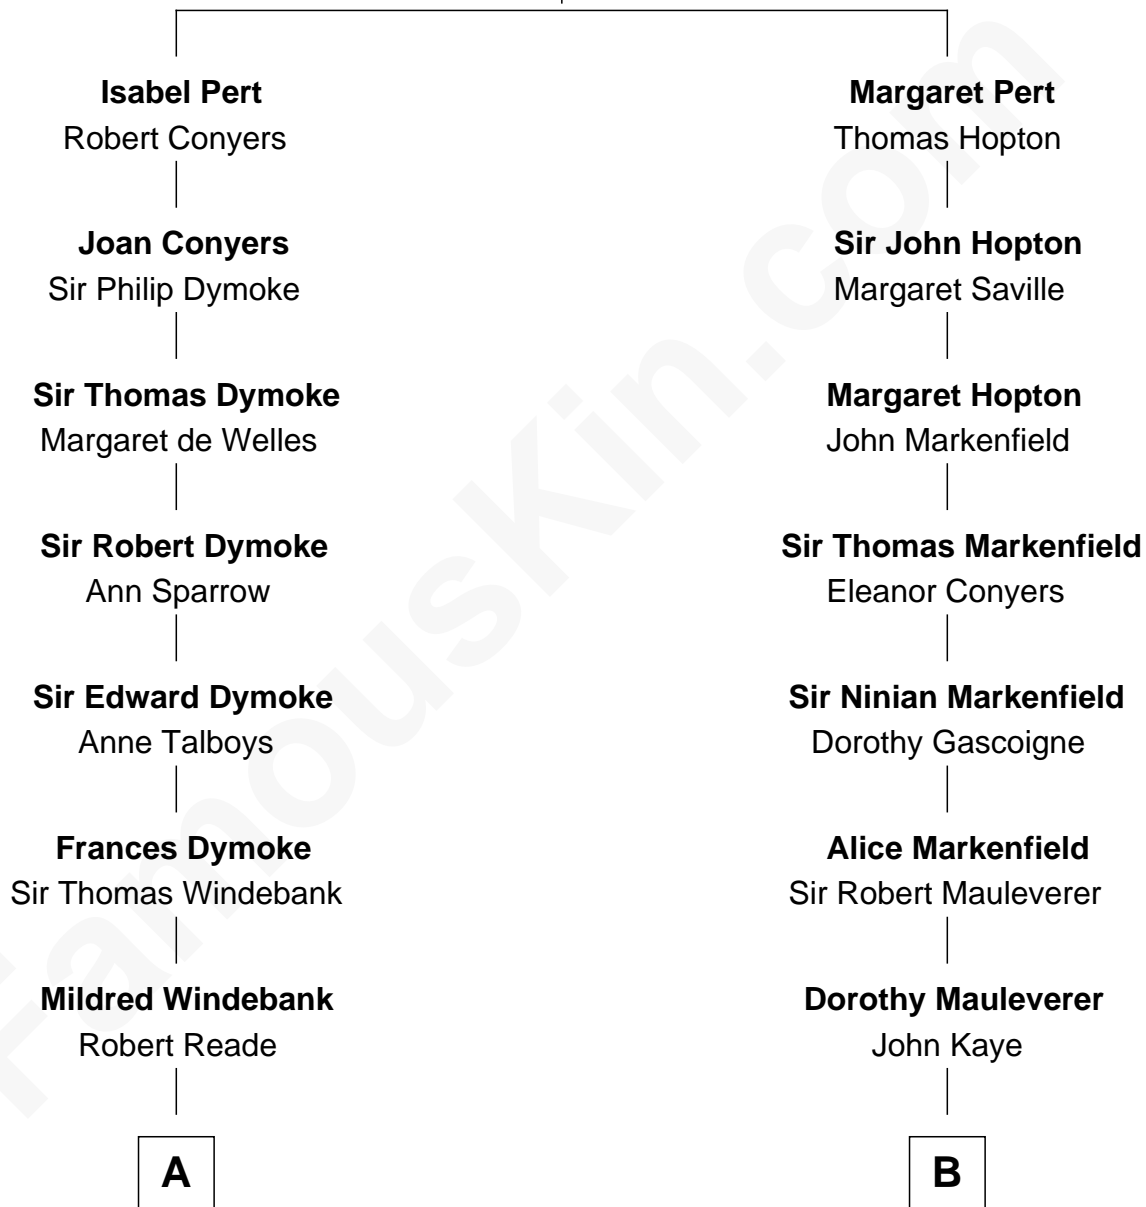

FamousKin.com

Relationship Chart of

Thomas Nelson

Signer of the Declaration of Independence

11th cousin 6 times removed of

Leverett Saltonstall

55th Governor of Massachusetts

William Pert
Joan le Scrope

A

Col. George Reade

Elizabeth Martiau

Robert Reade

Mary Lilly

Margaret Reade

Thomas Nelson

William Nelson