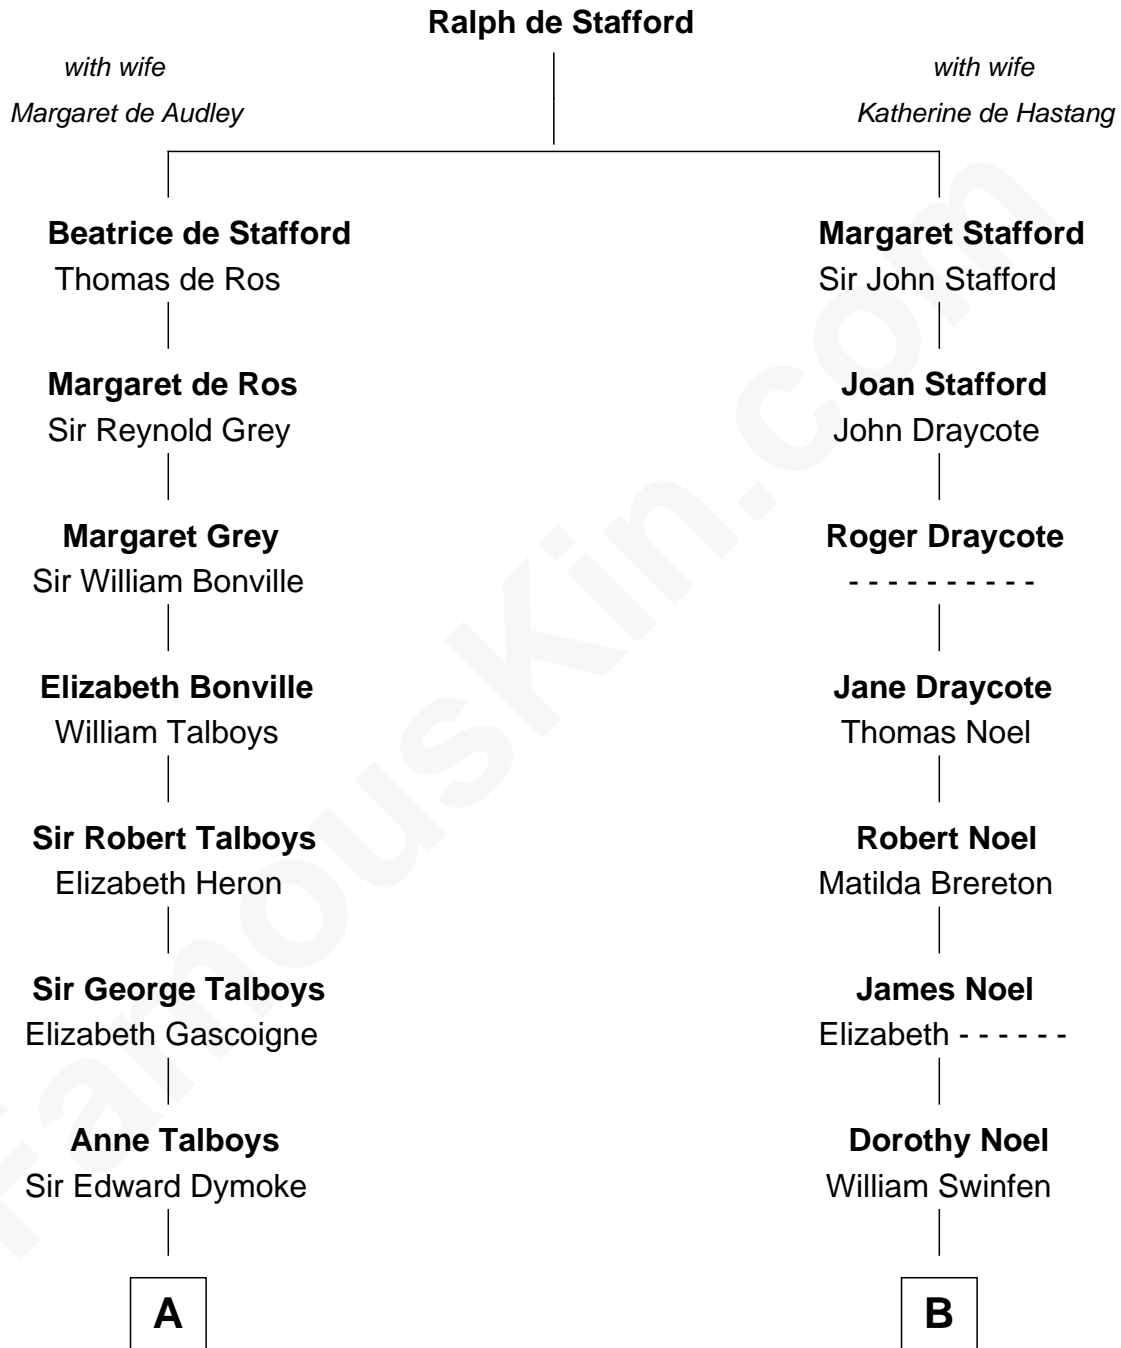

FamousKin.com

Relationship Chart of

Thomas Nelson

Signer of the Declaration of Independence

13th cousin 1 time removed of

Charles Carroll

Signer of the Declaration of Independence

A

Frances Dymoke
Sir Thomas Windebank

Mildred Windebank
Robert Reade

Col. George Reade
Elizabeth Martiau

Robert Reade
Mary Lilly

Margaret Reade
Thomas Nelson

William Nelson
Elizabeth Burwell

Thomas Nelson
Signer of Declaration of Independence