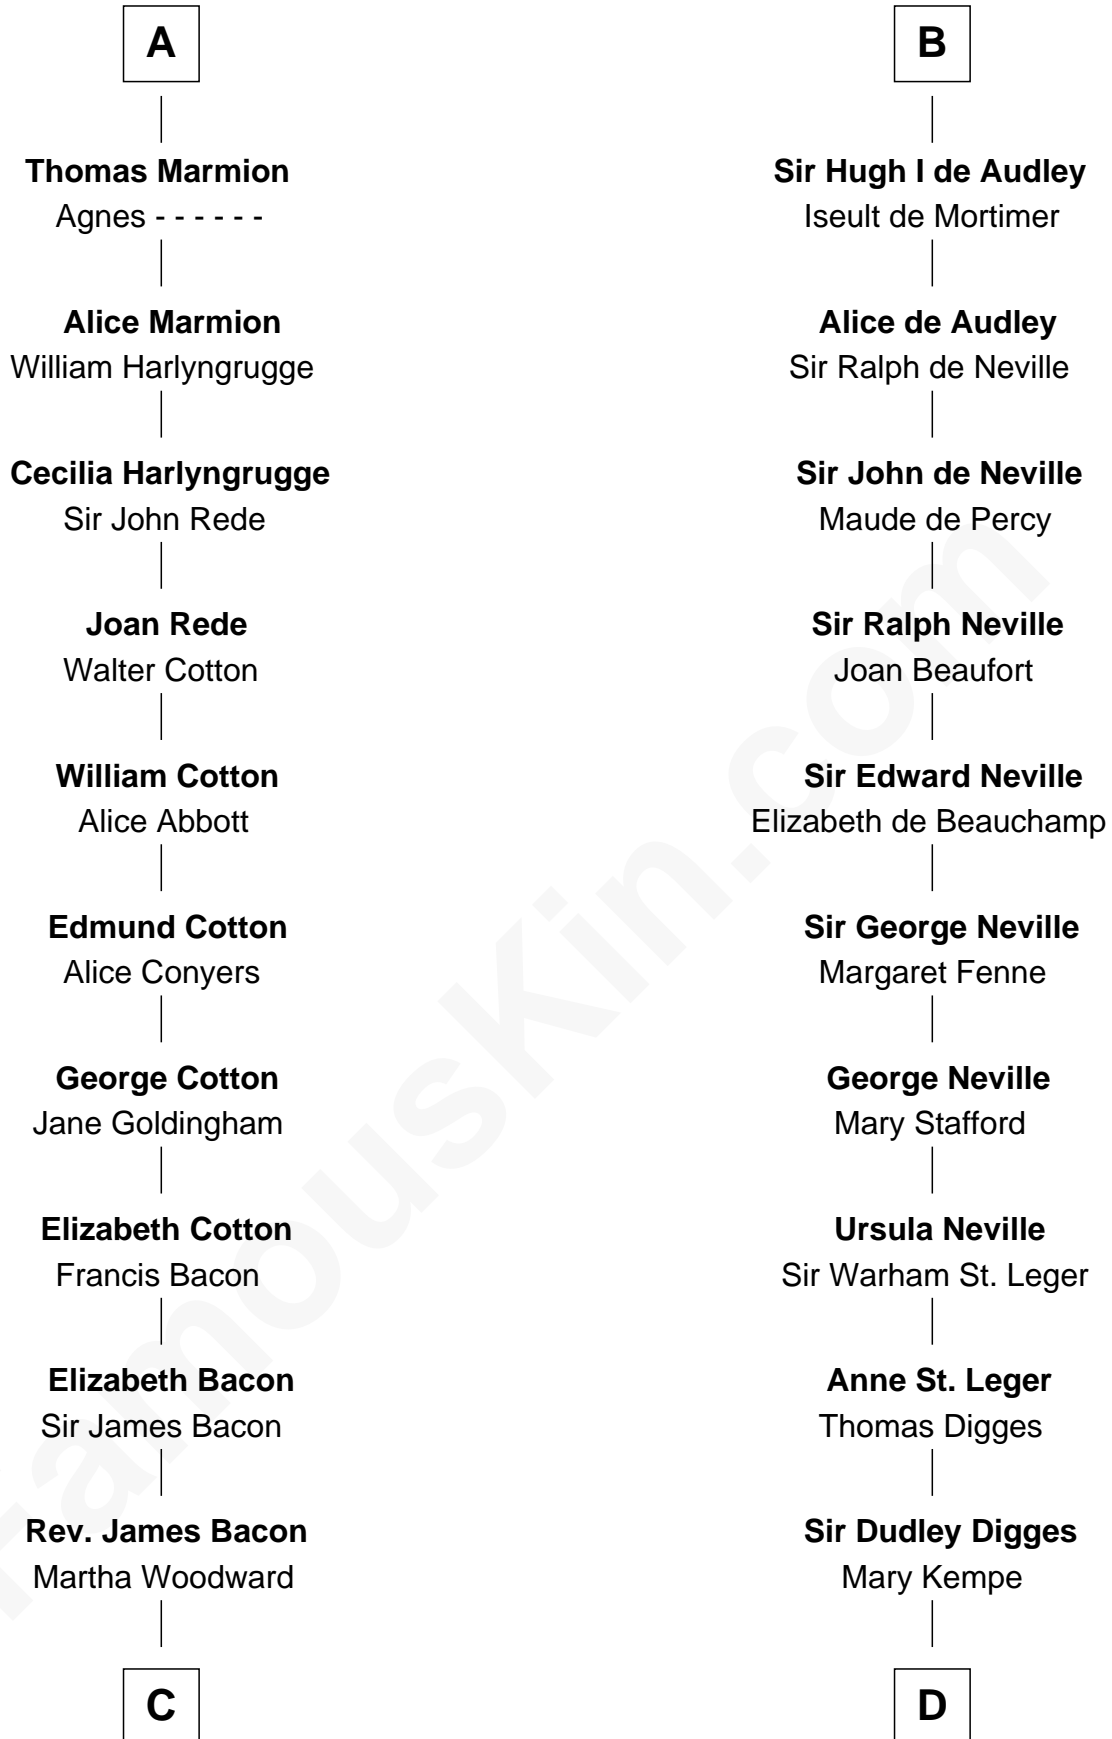

FamousKin.com Relationship Chart of

Thomas Nelson

Signer of the Declaration of Independence

21st cousin of

Daniel Carroll

Signer of the U.S. Constitution

Roger, Count of Chateau-Porcien

C

Martha Bacon

Anthony Smith

Abigail Smith

Lewis Burwell

Nathaniel Burwell

Elizabeth Carter

Elizabeth Burwell

William Nelson