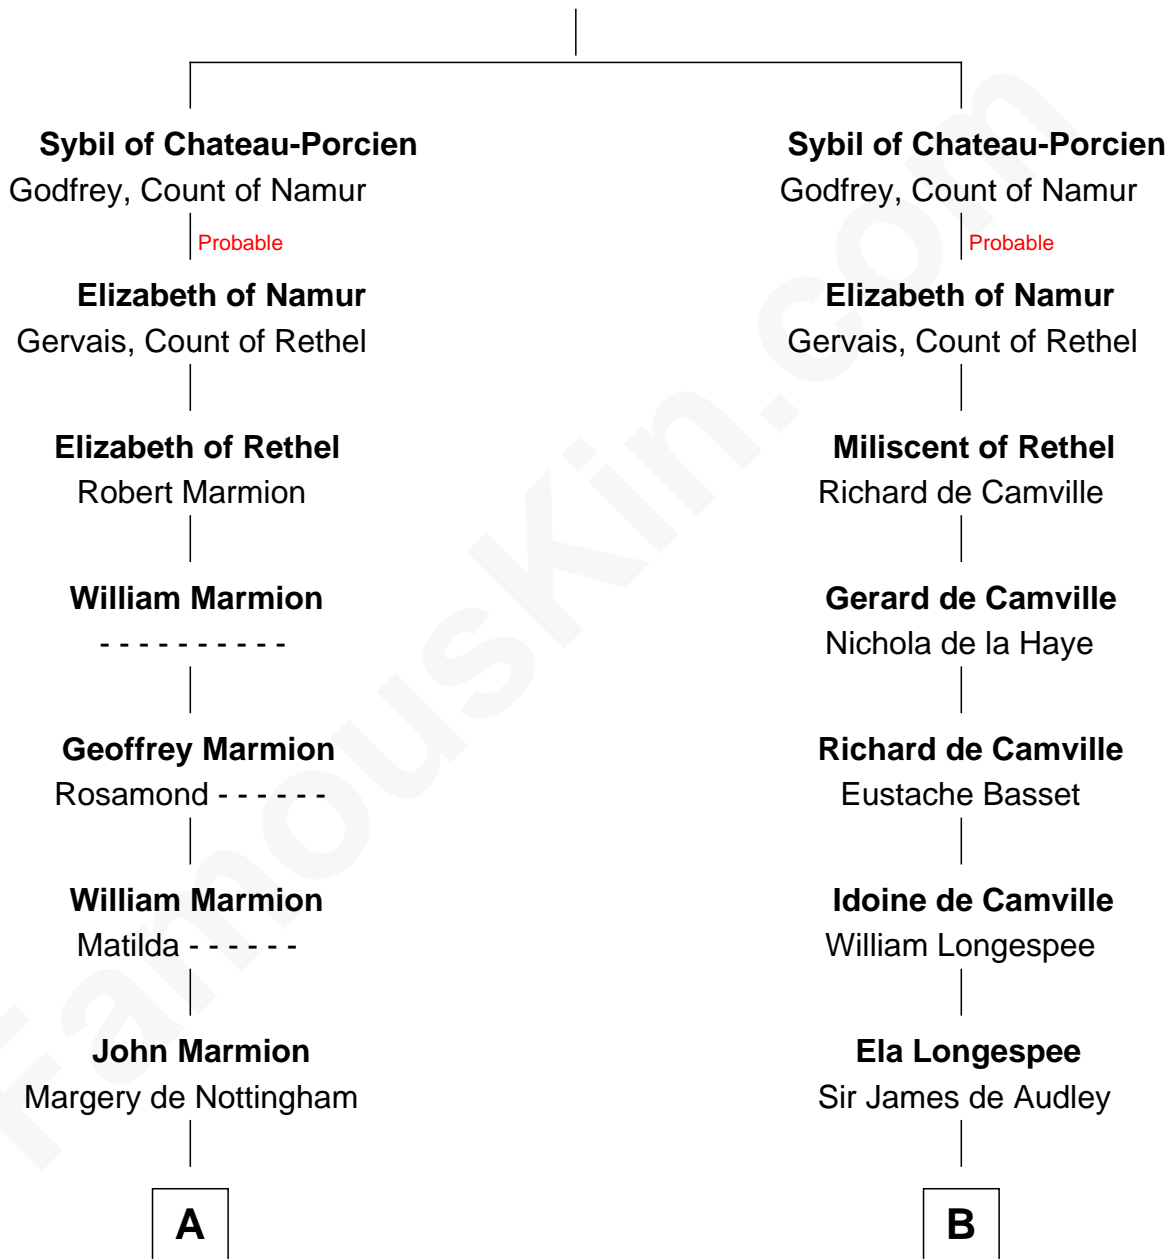

FamousKin.com Relationship Chart of

Thomas Nelson

Signer of the Declaration of Independence

21st cousin of

Daniel Carroll

Signer of the U.S. Constitution

Roger, Count of Chateau-Porcien

C

Martha Bacon

Anthony Smith

Abigail Smith

Lewis Burwell

Nathaniel Burwell

Elizabeth Carter

Elizabeth Burwell

William Nelson