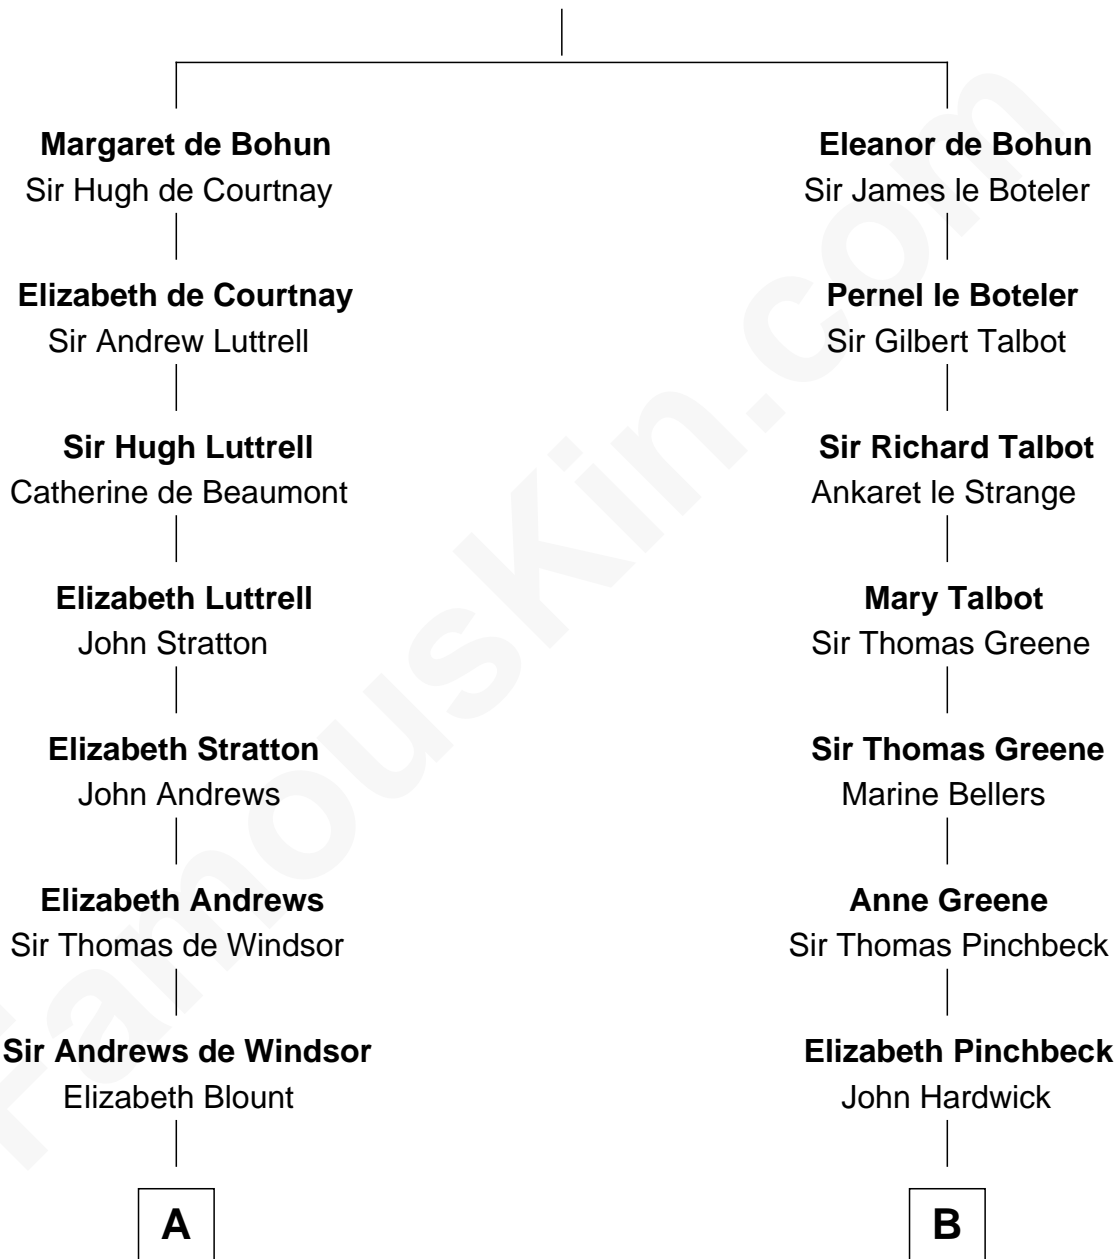

## Relationship Chart of

### Thomas Nelson

*Signer of the Declaration of Independence*

14th cousin 1 time removed of

### Daniel Carroll

*Signer of the U.S. Constitution*

**Humphrey de Bohun**  
Elizabeth Plantagenet

**A**

**Edith Windsor**  
George Ludlow

**Thomas Ludlow**  
Jane Pyle

**Gabriel Ludlow**  
Phillis - - - - -