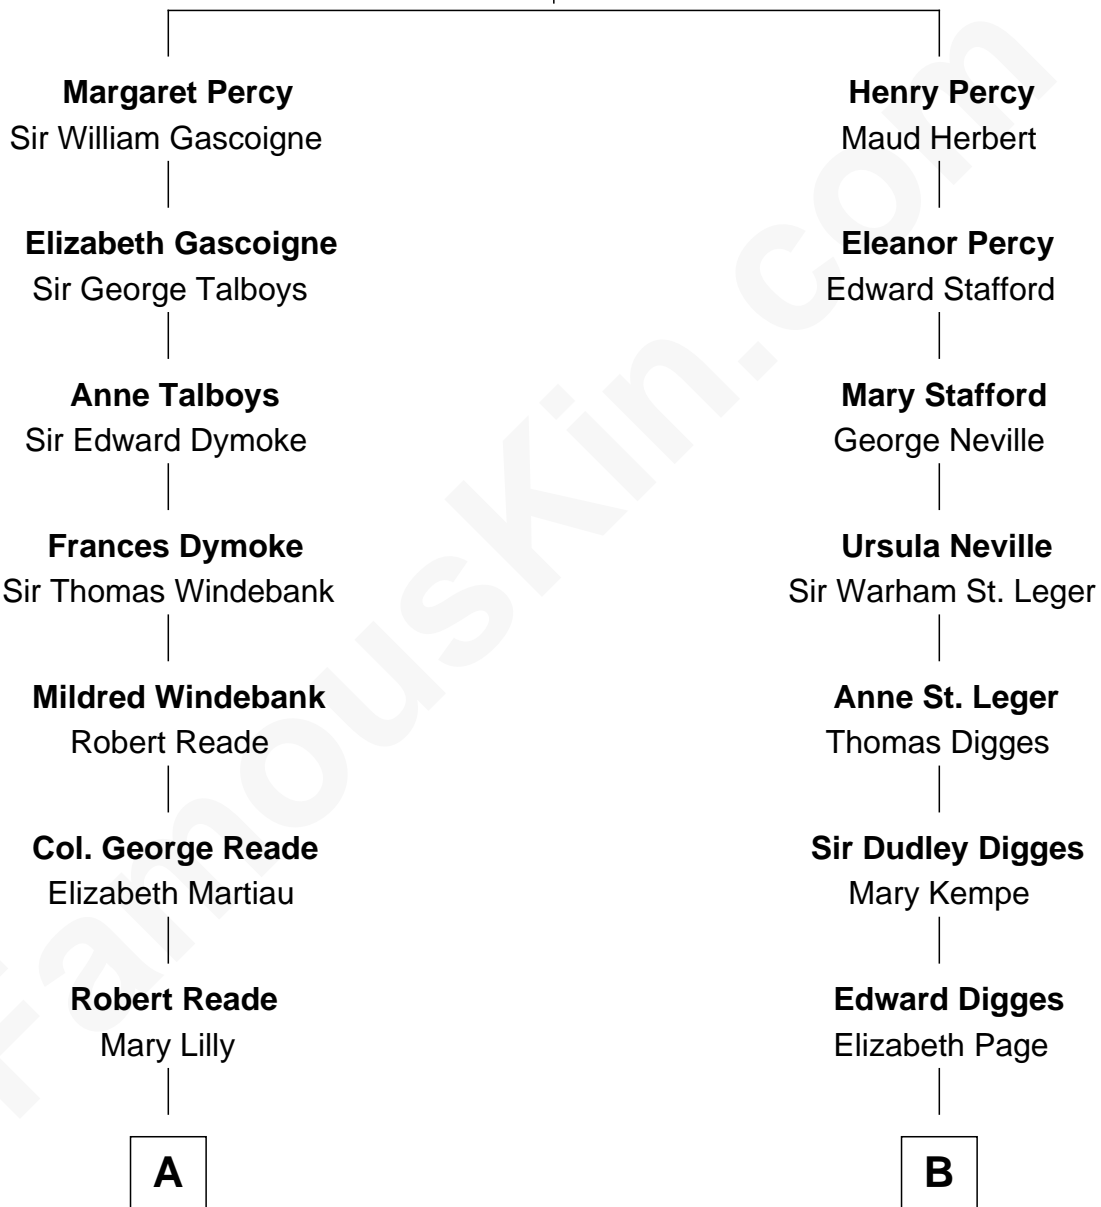

FamousKin.com

Relationship Chart of

Thomas Nelson

Signer of the Declaration of Independence

9th cousin 1 time removed of

John Carroll

Founder of Georgetown University

Sir Henry Percy
Eleanor Poynings

A

Margaret Reade

Thomas Nelson

William Nelson

Elizabeth Burwell

Thomas Nelson

Signer of Declaration of Independence

B

William Digges

Elizabeth Sewall

Anne Digges

Henry Darnall

Eleanor Darnall

Daniel Carroll

John Carroll

Founder, Georgetown University