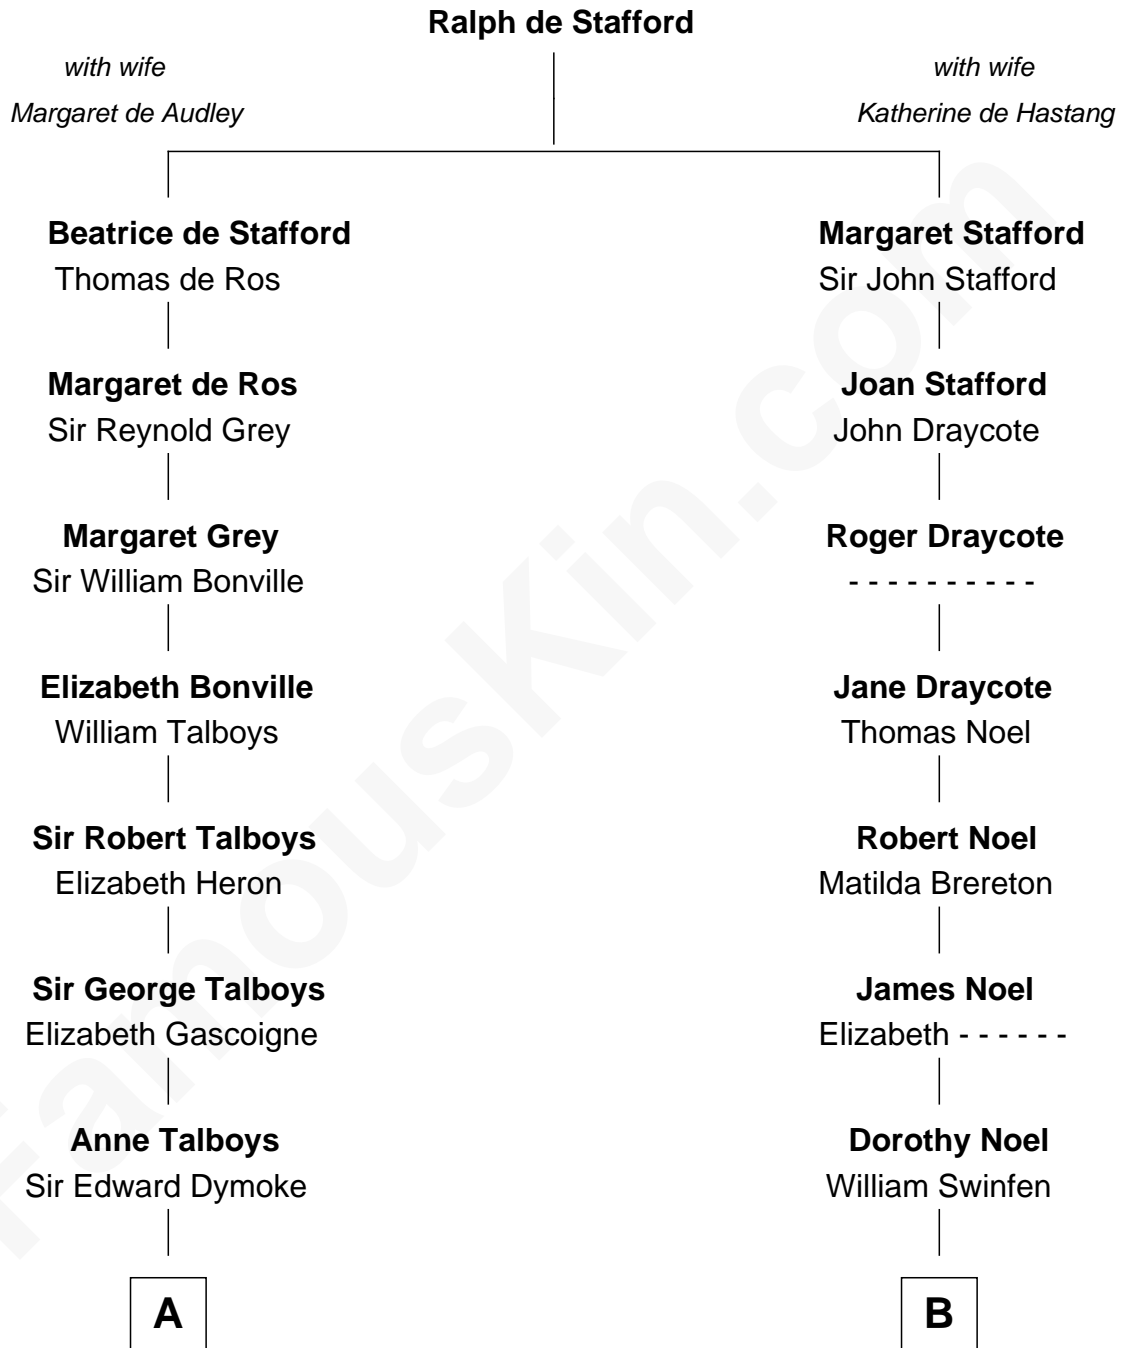

FamousKin.com

Relationship Chart of

Thomas Nelson

Signer of the Declaration of Independence

13th cousin 1 time removed of

John Carroll

Founder of Georgetown University

A

Frances Dymoke
Sir Thomas Windebank

Mildred Windebank
Robert Reade

Col. George Reade
Elizabeth Martiau

Robert Reade
Mary Lilly

Margaret Reade
Thomas Nelson

William Nelson
Elizabeth Burwell

Thomas Nelson
Signer of Declaration of Independence