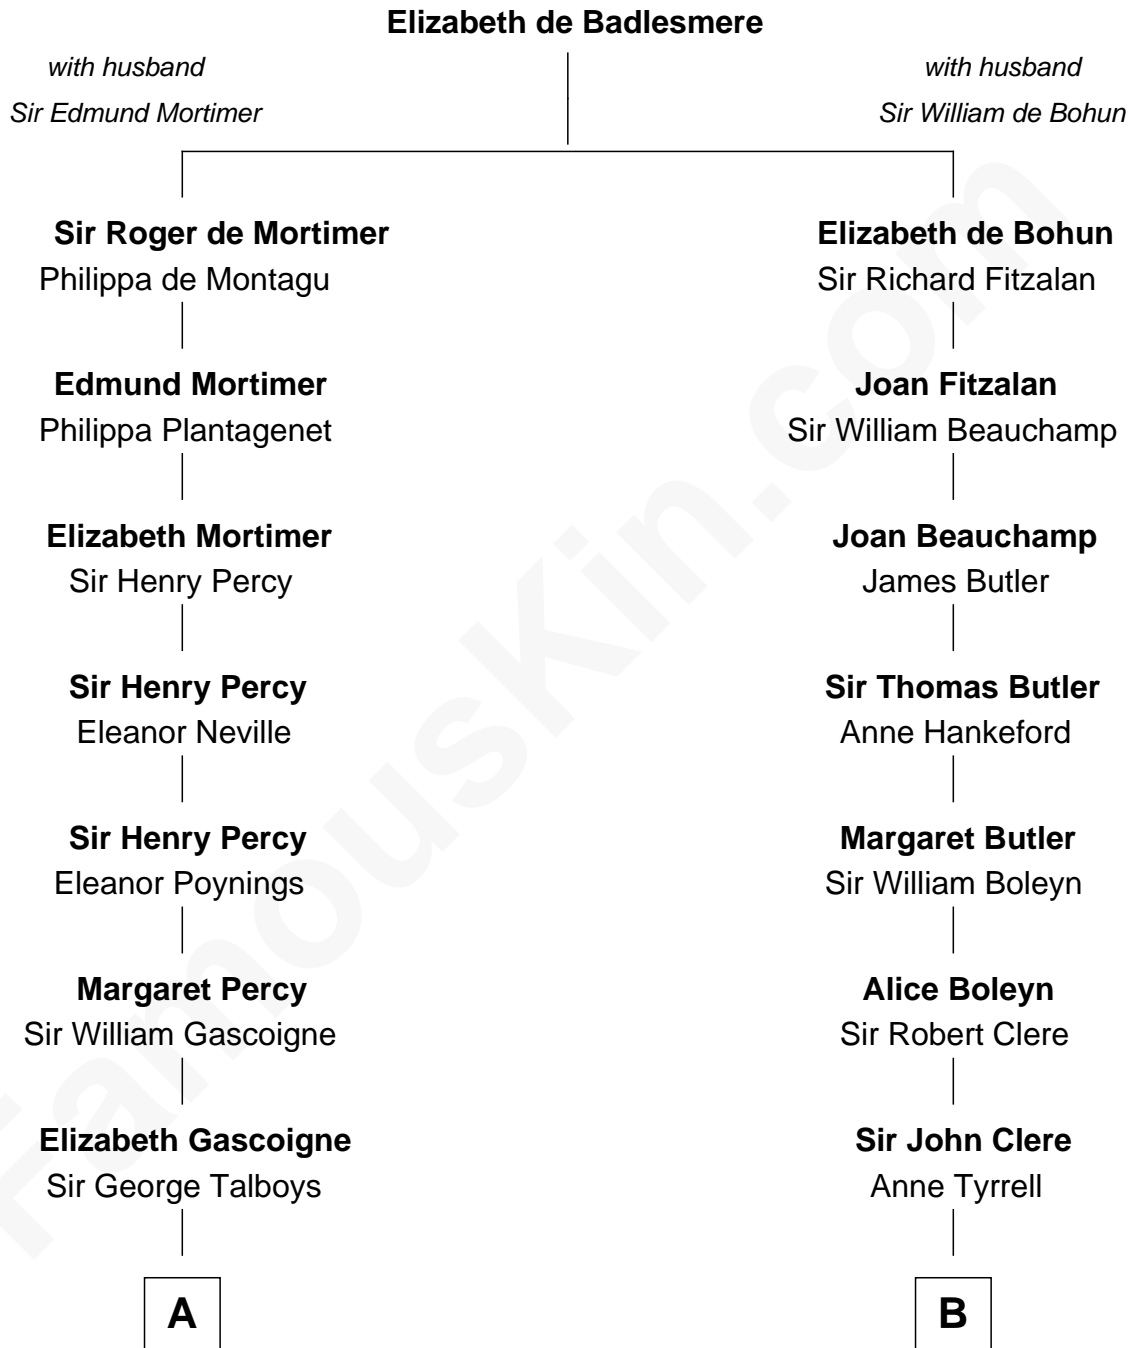

FamousKin.com

Relationship Chart of

Thomas Nelson

Signer of the Declaration of Independence

14th cousin 7 times removed of

Treat Williams
TV & Movie Actor

A

Anne Talboys
Sir Edward Dymoke

Frances Dymoke
Sir Thomas Windebank

Mildred Windebank
Robert Reade

Col. George Reade
Elizabeth Martiau

Robert Reade
Mary Lilly

Margaret Reade
Thomas Nelson

William Nelson
Elizabeth Burwell

Thomas Nelson

Signer of Declaration of Independence