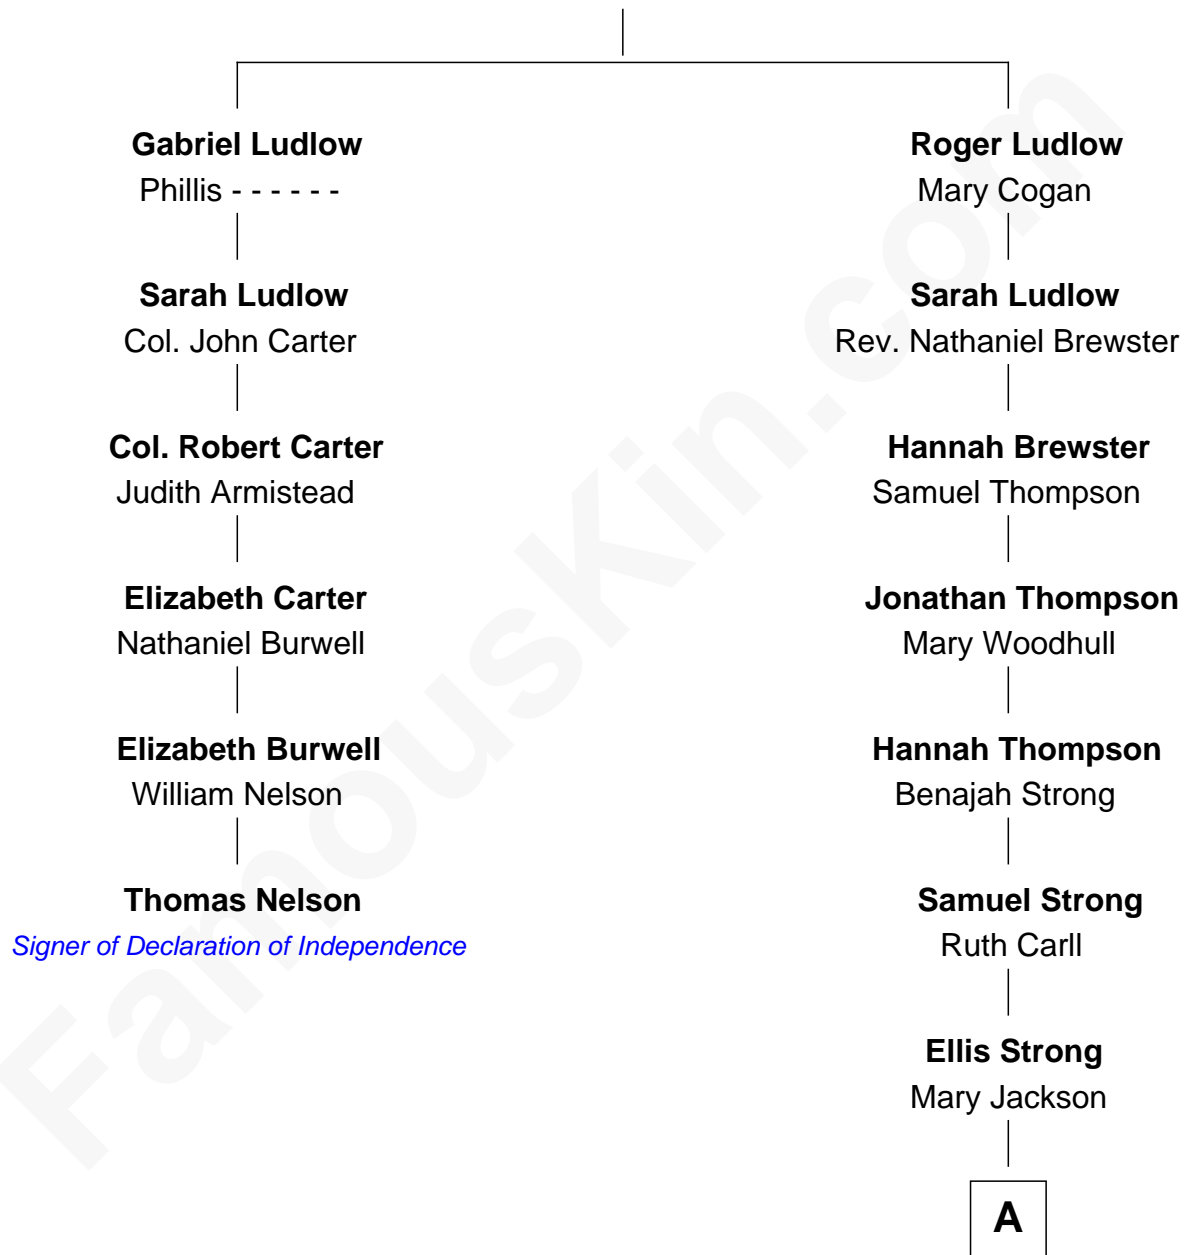

FamousKin.com

Relationship Chart of

Thomas Nelson

Signer of the Declaration of Independence

5th cousin 7 times removed of

Jordan Peele

TV and Movie Actor

Thomas Ludlow

Jane Pyle

A

|
Elbert Strong

Maria Louise Marshall

|
Walter Robbins Strong

Nettie Wicks

|
Louise Strong

Everett Sidney Taylor

|
Josephine Helen Taylor

Earl Haworth Williams

|
Lucinda J. Williams

Hayward Peele

|
Jordan Peele

TV and Movie Actor